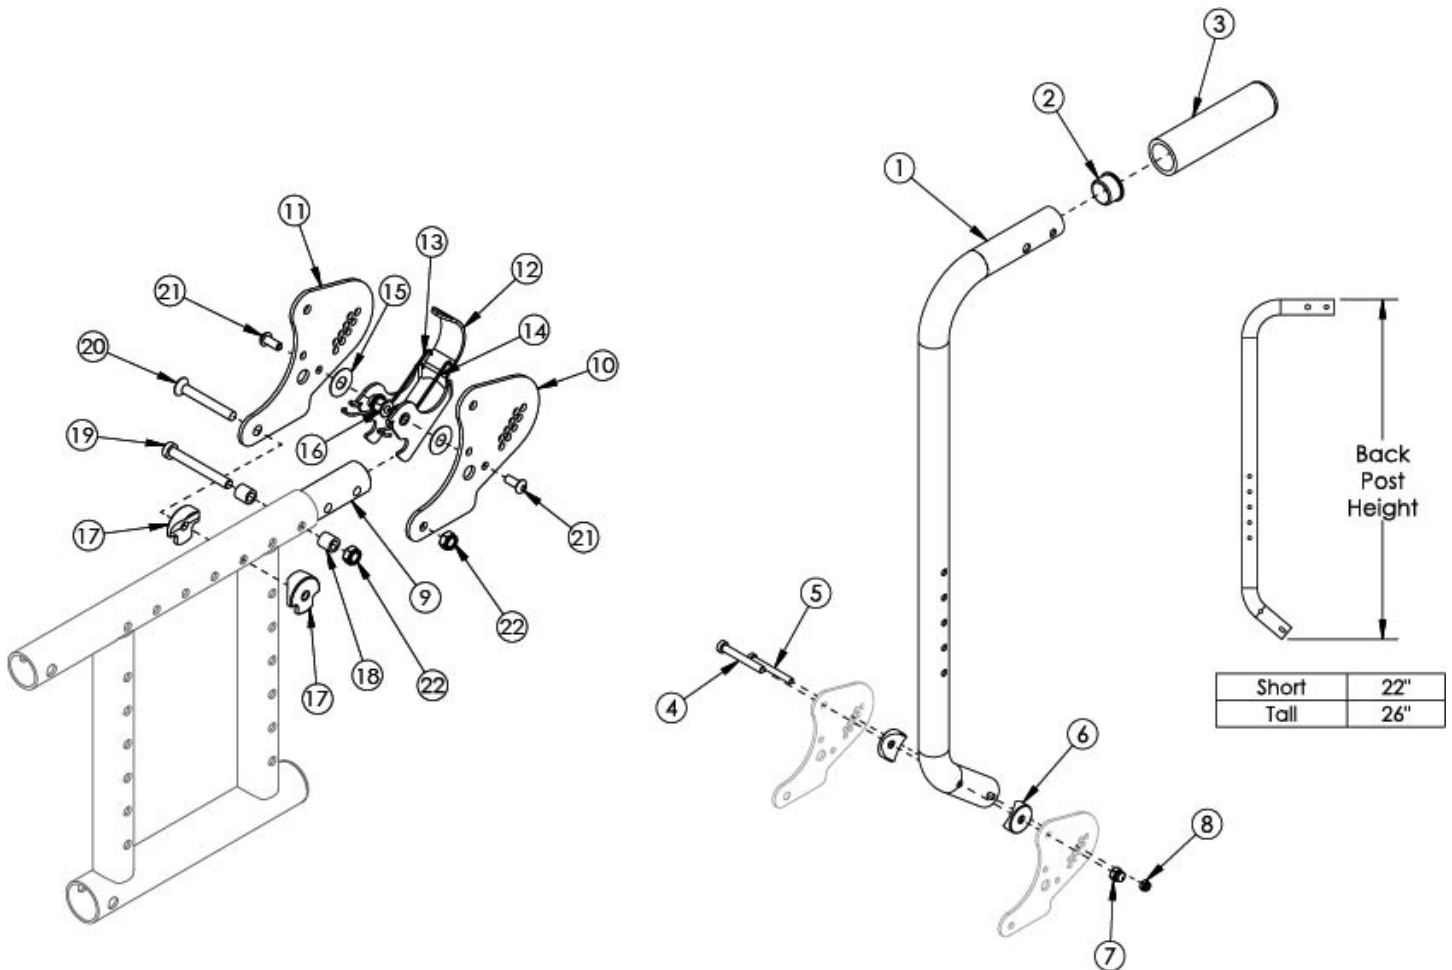

(Discontinued) Catalyst Depth Adjustable Backrest with Hardware

This backrest style discontinued February 8th, 2021 Not compatible with Drum Brake. A backrest retrofit to the Catalyst Stroller Handle Back Post (Depth Adjustable) is required if retrofitting Drum Brake.

Item Number	Part Number	Description	Quantity
1a - 9, 10b, 11-22	111330	Back Post Depth Adjustable with Push Handle Short Assm with All Hardware CAT/ SPARK - Right Side	1
1b - 9, 10b, 11-22	111332	Back Post Depth Adjustable with Push Handle Tall Assm with All Hardware CAT/ SPARK - Right Side	1
1a, 2, 3	500613	Back Post Depth Adjustable with Push Handle Short Assm CAT/ SPARK	1
1b, 2, 3	500614	Back Post Depth Adjustable with Push Handle Tall Assm CAT/ SPARK	1
1a - 8	501206	Back Post Depth Adjustable with Push Handle Short Assm with Hardware CAT/ SPARK	1
1b - 8	501207	Back Post Depth Adjustable with Push Handle Tall Assm with Hardware CAT/ SPARK	1