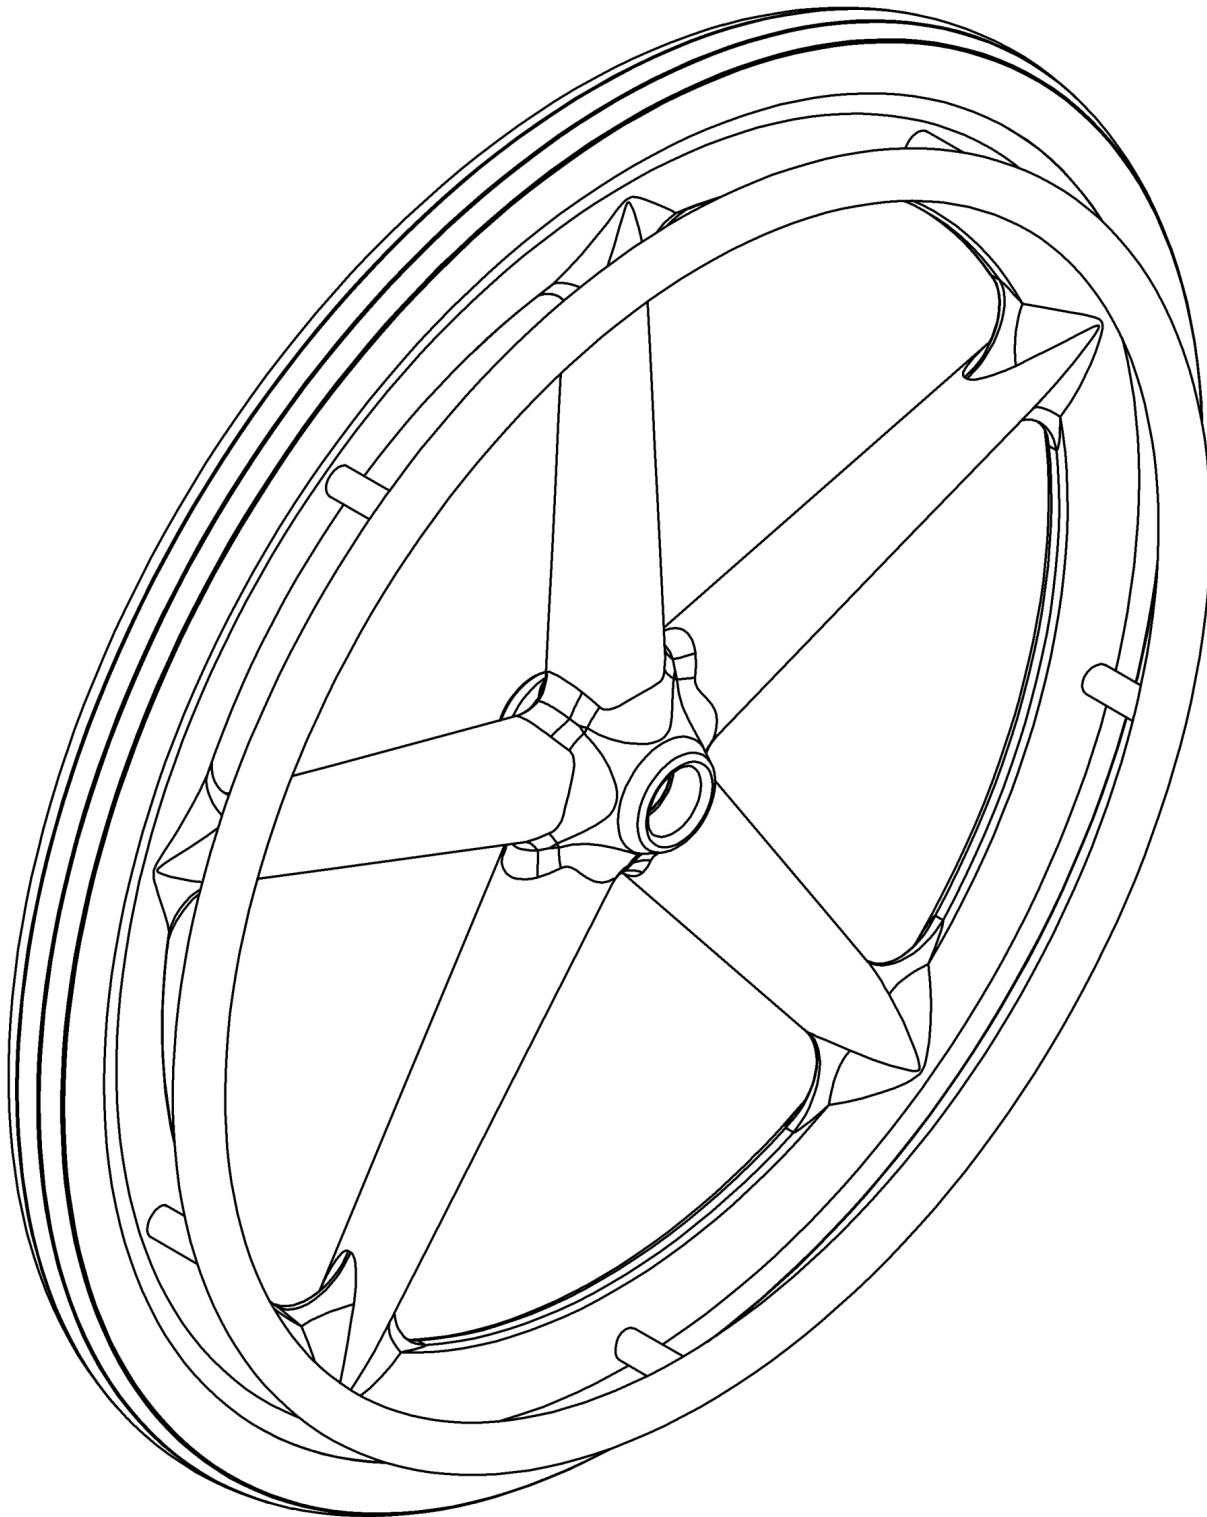

(Discontinued) Little Wave Mag Wheel / Tire / Handrim Kits

Not all components of the Wheel, Tire and Handrim kits will be listed. If changing wheel size and anti-tips are present, new anti-tips may be required. If changing wheel size or style, new axles may be needed.

Ki Mobility Mag Wheel/ Tire/ Handrim Kit Item Number Reference

Rear Tire Type	Handrim	Wheel		
		20" 5-Spoke X Core Mag	22" 5-Spoke X Core Mag	24" 5-Spoke X Core Mag
1 3/8" Street Pneumatic	Aluminum Anodized	502090	502100	502110
	Plastic Coated	502091	502101	502111
	Projection			502112
	Natural Fit Standard Omit Grip			502113
	Natural Fit Standard w/ Regular Grip			502114
	Natural Fit Standard w/ Super Grip			502115
	Natural Fit LT Omit Grip			502116
	Natural Fit LT w/ Regular Grip			502117
	Natural Fit LT w/ Super Grip			502118
1 3/8" Full Profile Poly	Aluminum Anodized	502094	502104	502127
	Plastic Coated	502095	502105	502128
	Projection			502129
	Natural Fit Standard Omit Grip			502130
	Natural Fit Standard w/ Regular Grip			502131
	Natural Fit Standard w/ Super Grip			502132
	Natural Fit LT Omit Grip			502133
	Natural Fit LT w/ Regular Grip			502134
	Natural Fit LT w/ Super Grip			502135
1 3/8" Pneumatic w/ Airless Insert	Aluminum Anodized	502096	502106	502136
	Plastic Coated	502097	502107	502137
	Projection			502138
	Natural Fit Standard Omit Grip			502139
	Natural Fit Standard w/ Regular Grip			502140
	Natural Fit Standard w/ Super Grip			502141
	Natural Fit LT Omit Grip			502142
	Natural Fit LT w/ Regular Grip			502143
	Natural Fit LT w/ Super Grip			502144