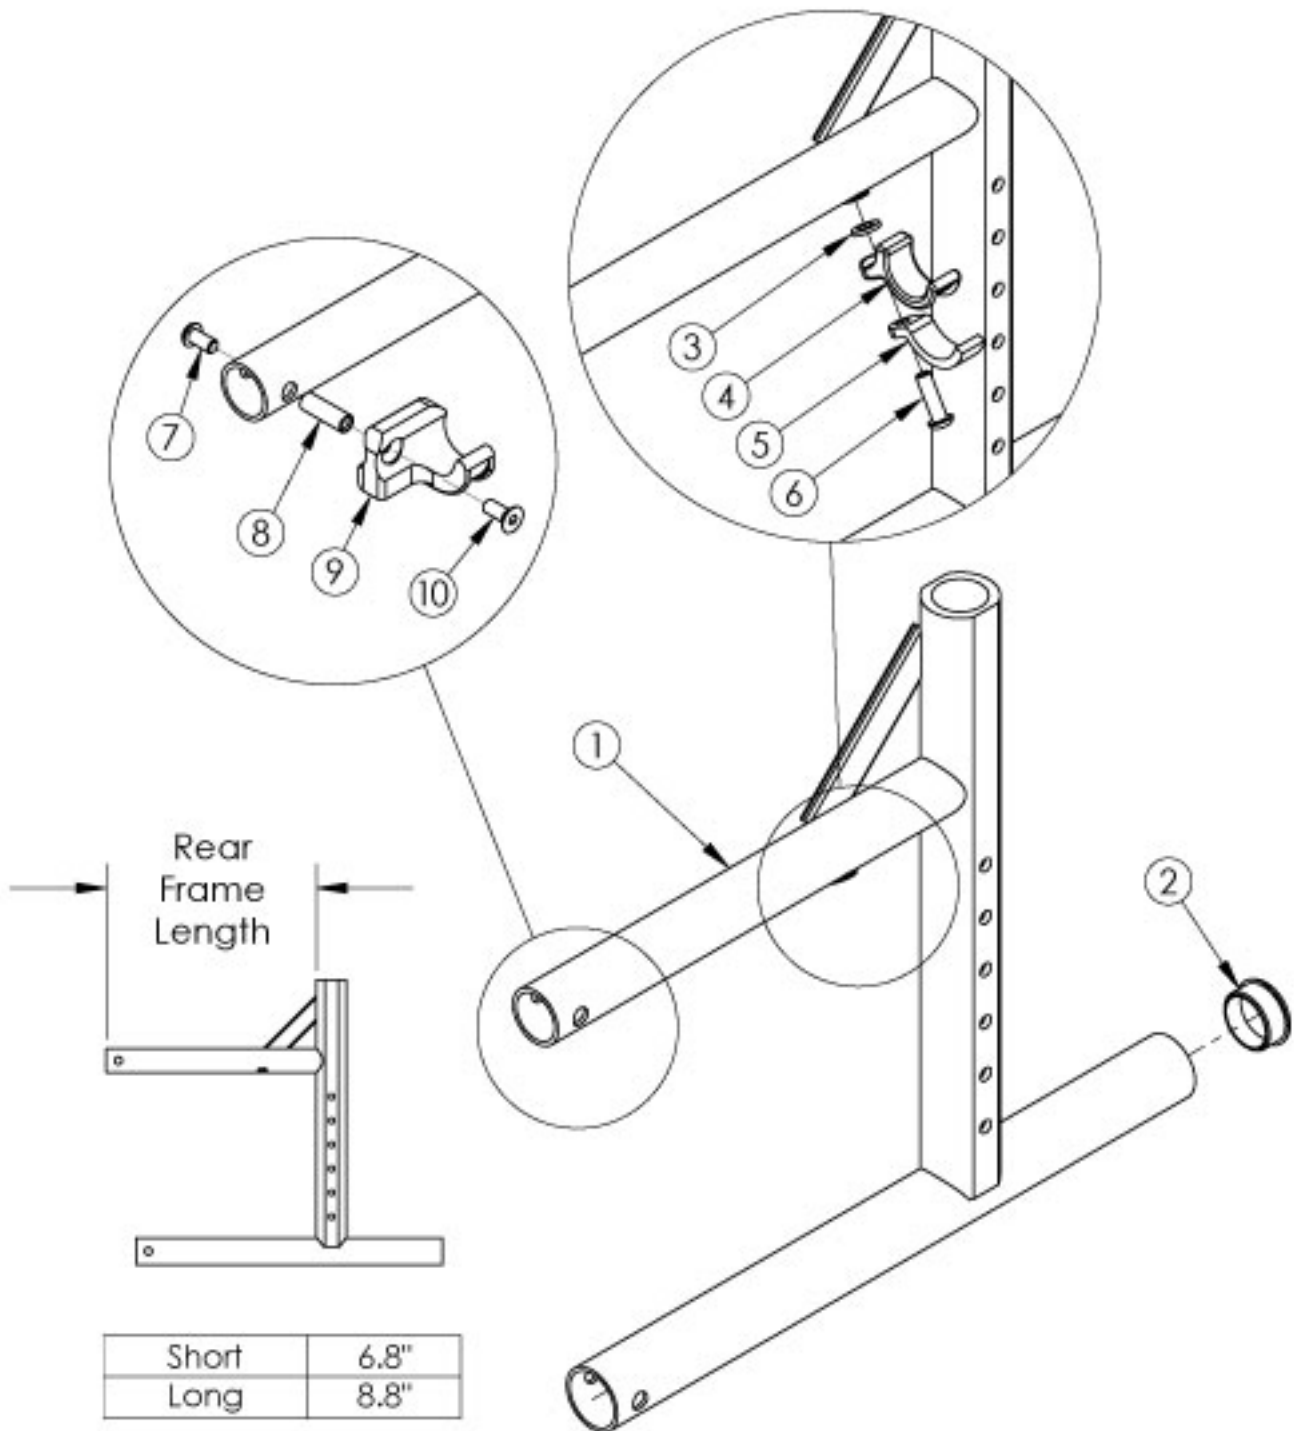

# Catalyst 4 Rear Frame

*If chair has any type of direct mounted side guards, select frame assembly with Side Guard Modification. Use the short frame for 14-17" Seat Depths. Use the long frame for 18-20" Seat Depths. If switching to a new Seat Depth, new Height Adjustable Flip Back T-Arms may be needed.*