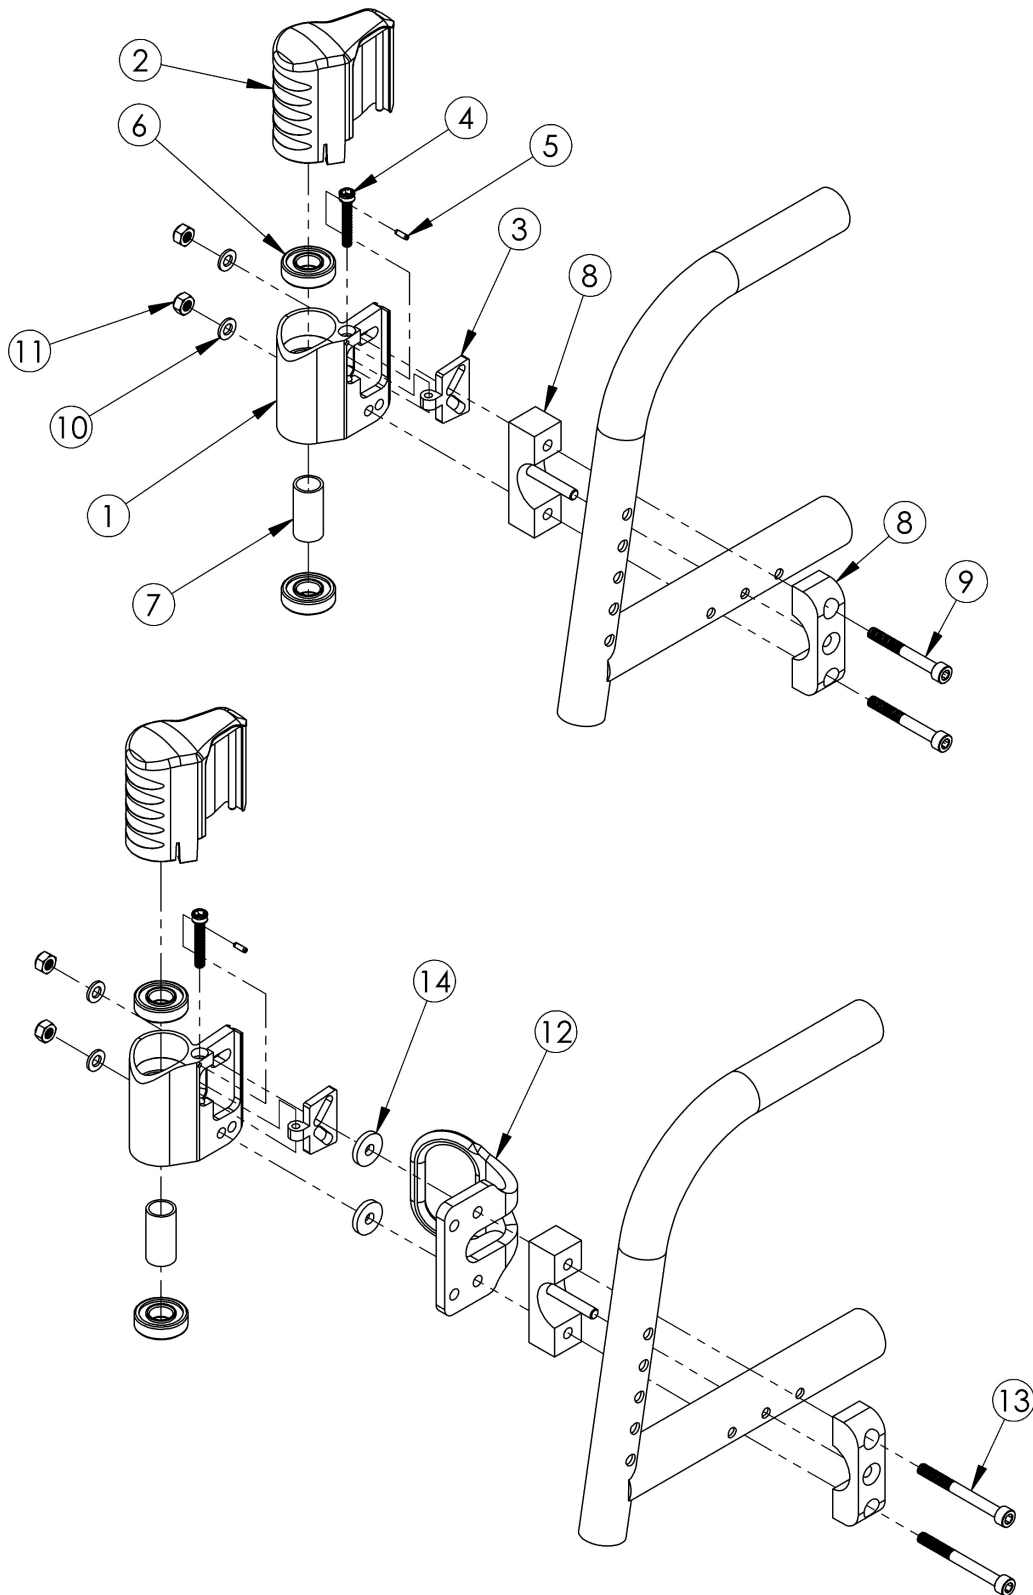

Catalyst 5 Performance Caster Housing for Fixed Front

Not Available with Heavy Duty Option Please Note: The shown orientation of the caster housing above is in the "Forward" position. If only 1 side caster housing is needed, customer must confirm the orientation of the caster housing.

Item Number	Part Number	Description	Quantity
1a, 2a, 3-11	502423	Performance Caster Housing Kit for Fixed Front Right	1
1b, 2b, 3-11	502424	Performance Caster Housing Kit for Fixed Front Left	1
1a, 1b, 2a, 2b, 3-11	502425	Performance Caster Housing Kit for Fixed Front PAIR	1
1a, 2a, 3-8, 10-14	502420	Performance Caster Housing Kit for Fixed Front with Transit Right	1
1b, 2b, 3-8, 10-14	502421	Performance Caster Housing Kit for Fixed Front with Transit Left	1
1a, 1b, 2a, 2b, 3-8, 10-14	502422	Performance Caster Housing Kit for Fixed Front with Transit PAIR	1
1a, 3, 4, 5	502522	Caster Barrel RP Right w/ Adjustment Plate CAT	1
1b, 3, 4, 5	502523	Caster Barrel RP Left w/ Adjustment Plate CAT	1
2a	002442	Cover Caster Barrel Right CAT	1
2b	002443	Cover Caster Barrel Left CAT	1
6	100902	Bearing 1 1/8" x 1/2" R8RS	2
7	002447	Spacer Caster Barrel	1
8	002775	Performance Caster Housing Fixed Front Clamp CAT	1
9	102473	M6 X 50 CLS12.9 SHCS BLK ZC	2
10	100746	M6 Flat Washer Blk Zn	2
11	100658	M6 Nylock Nut Blk Zn	2
13	102474	M6 X 60 CLS12.9 SHCS BLK ZC	2
14	102814	Washer Nylon 1/4 x 3/4 x 1/8	2
1a, 6, 7	002888	RP Tuning Caster Barrel w/ Bearings Right	1
1b, 6, 7	002889	RP Tuning Caster Barrel w/ Bearings Left	1