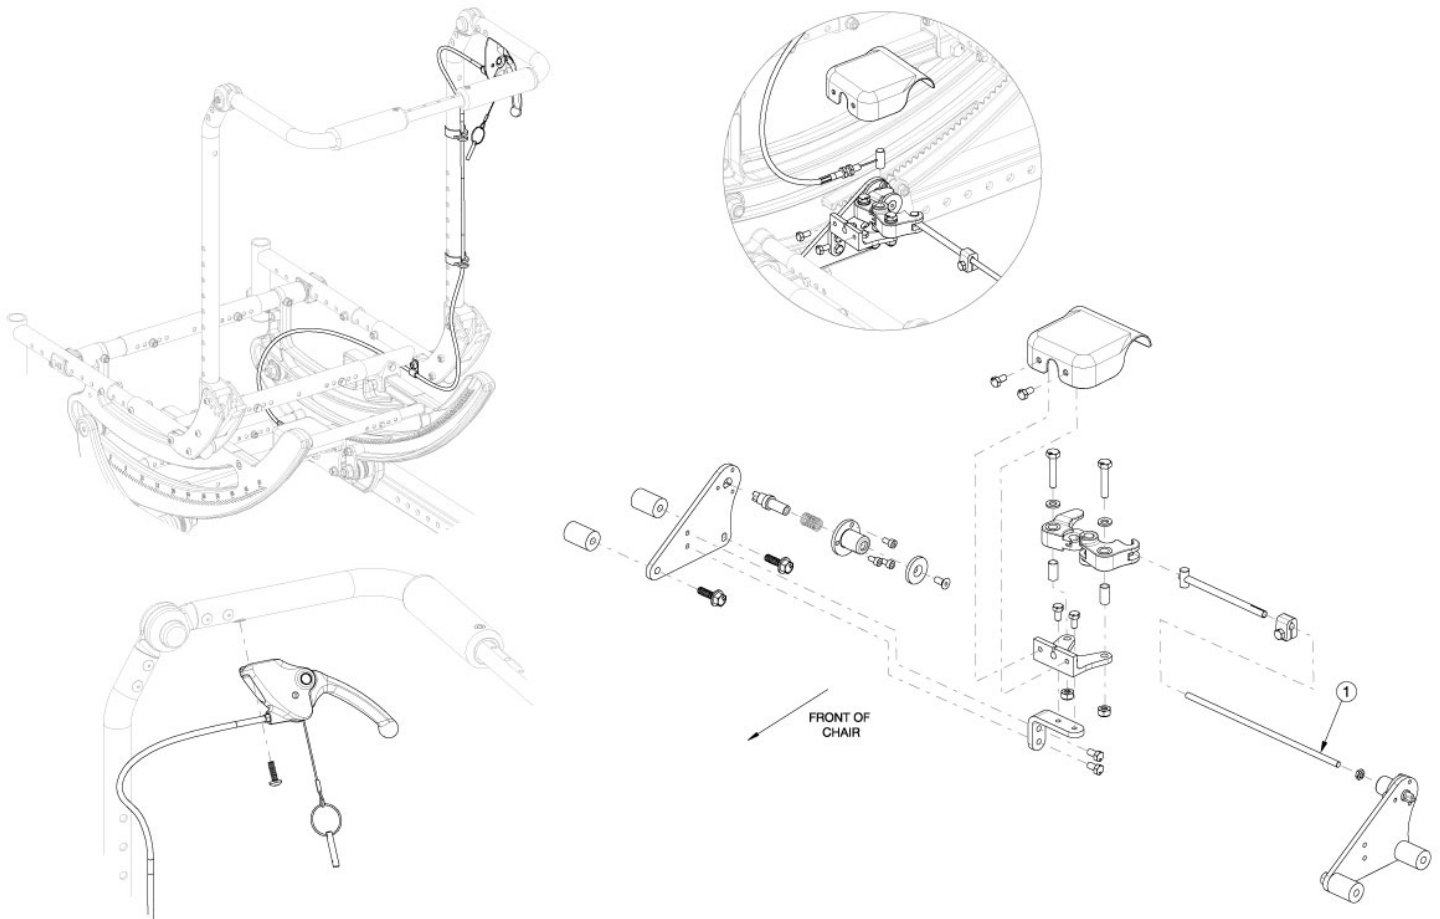

# Focus CR Hand Tilt Mechanism Fixed Height with Adjustable Handle Back - Growth

Has your width range changed? If yes, please select accordingly.

Item Number	Part Number	Description	Quantity	Retail
1a	004295	Rod, Slave, Small, 4.96" <i>Accommodates 14" - 18" Widths</i>	1	\$7.99
1b	004296	Rod, Slave, Medium, 6.96" <i>Accommodates 16" - 20" Widths</i>	1	\$8.19
1c	004297	Rod, Slave, Large, 8.96" <i>Accommodates 18" - 22" Widths</i>	1	\$8.77