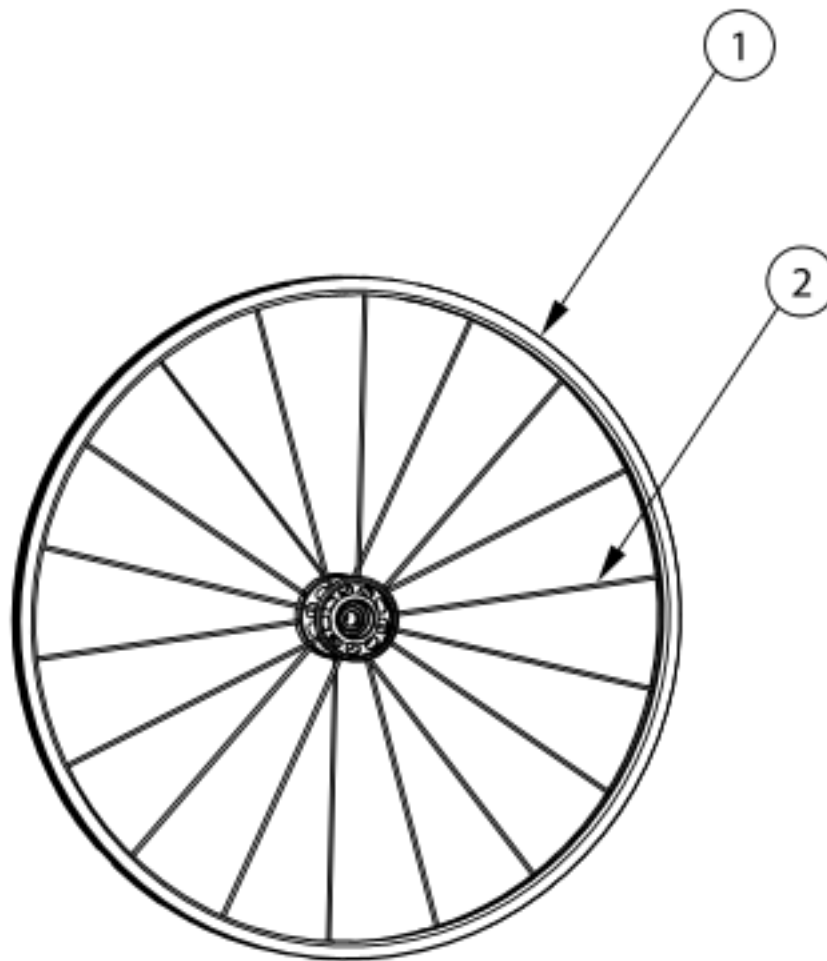

Catalyst 4 Wheels - MAXX Spoke

If changing wheel size and anti-tips are present, new anti-tips may be required. If changing wheel style, new axles may be needed. If Drum Brake is present, see MAXX Spoke for Drum Brake page. Please note tab mounted handdrims must be installed prior to the tire being installed.

Item Number	Part Number	Description	Quantity
1a	108244	Wheel 20" MAXX Spoke, Black Hub/Rim/Spokes	1
1b	105135	Wheel 22" MAXX Spoke, Black Hub/Rim/Spokes	1
1c	105136	Wheel 24" MAXX Spoke, Black Hub/Rim/Spokes	1
2a	109274	Replacement Spoke MAXX Spoke 20"	1
2b	107407	Replacement Spoke MAXX Spoke 22"	1
2c	107408	Replacement Spoke MAXX Spoke 24"	1