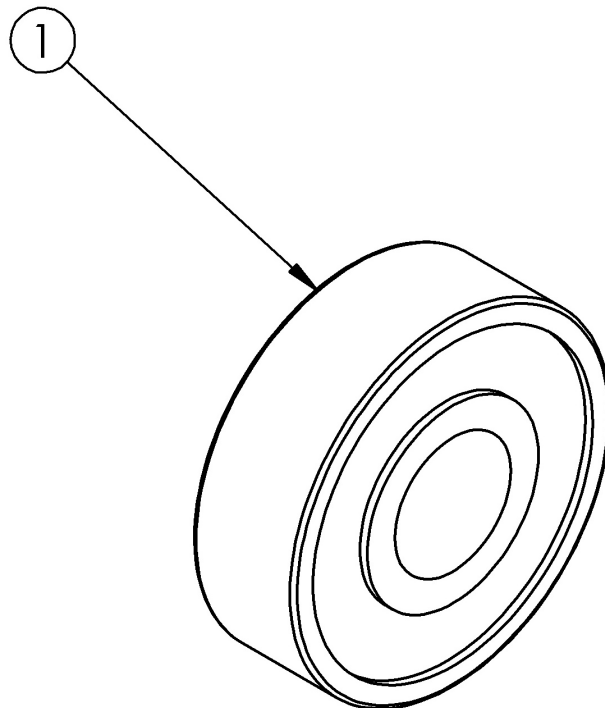

# Bearings

---

*Quantity of 2 needed per wheel and caster mount.*

Item Number	Part Number	Description	Quantity
1a	100902	Bearing 1 1/8" x 1/2" R8RS <i>Used with Ki Spoke, Spinergy, Superlight, Topolino, SoftWheel, 24" X Core Mag, 12" and 16" Mags and discontinued 22" and 24" Mag wheels. Also used with Focus Base Frame and Caster Arm, Catalyst Performance Caster Housings and Rogue / Klik Standard and Unitine Forks</i>	1

Item Number	Part Number	Description	Quantity
1b	200528	Bearing 1 3/8" x 1/2" 99502H <i>Used with 20" and 22" X Core Mag Wheels and 24" Assembled Six-Spoke Mag wheel</i>	1
1c	100530	Bearing M28 x 1/2" 6001RS <i>Used with Tsunami Caster Housings, Catalyst Standard Caster Housings, 16" Drum Brake wheels, discontinued Spoke wheels, MAXX Performance Spoke wheels, and MAXX Mag wheels.</i>	1