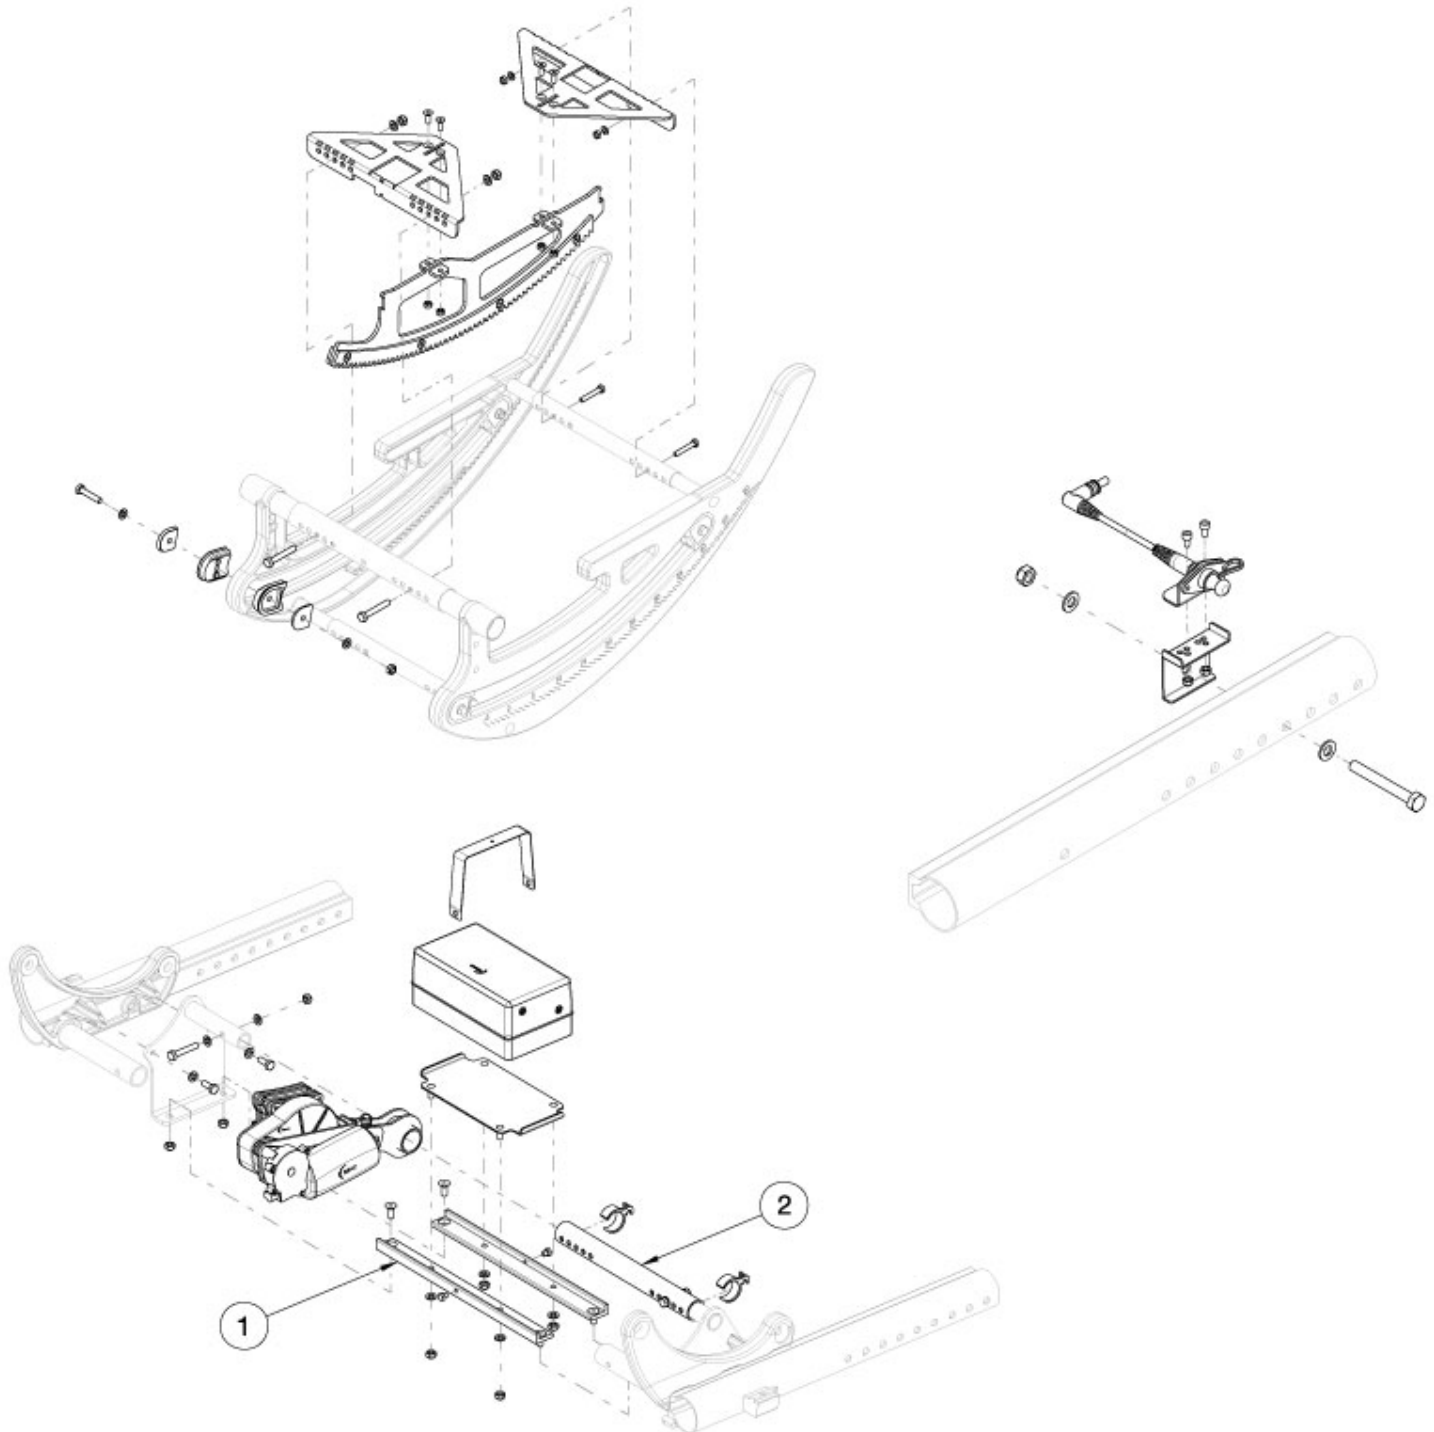

# Focus CR Power Tilt - Growth

*Has your width range changed? If yes, please select accordingly.*

Item Number	Part Number	Description	Quantity
1a	002820	Power Tilt Bracket RCB 14W Focus	2
1b	002821	Power Tilt Bracket RCB 15W Focus	2

Item Number	Part Number	Description	Quantity
1c	002822	Power Tilt Bracket RCB 16W Focus	2
1d	002823	Power Tilt Bracket RCB 17W Focus	2
1e	002824	Power Tilt Bracket RCB 18W Focus	2
1f	002825	Power Tilt Bracket RCB 19W Focus	2
1g	002826	Power Tilt Bracket RCB 20W Focus	2
1h	002827	Power Tilt Bracket RCB 21W Focus	2
1i	002828	Power Tilt Bracket RCB 22W Focus	2
2a	002895	Power Tilt Strut Tube Small Focus <i>Accommodates 14" - 18" Widths</i>	1
2b	002896	Power Tilt Strut Tube Medium Focus <i>Accommodates 16" - 20" Widths</i>	1
2c	002897	Power Tilt Strut Tube Large Focus <i>Accommodates 18" - 22" Widths</i>	1