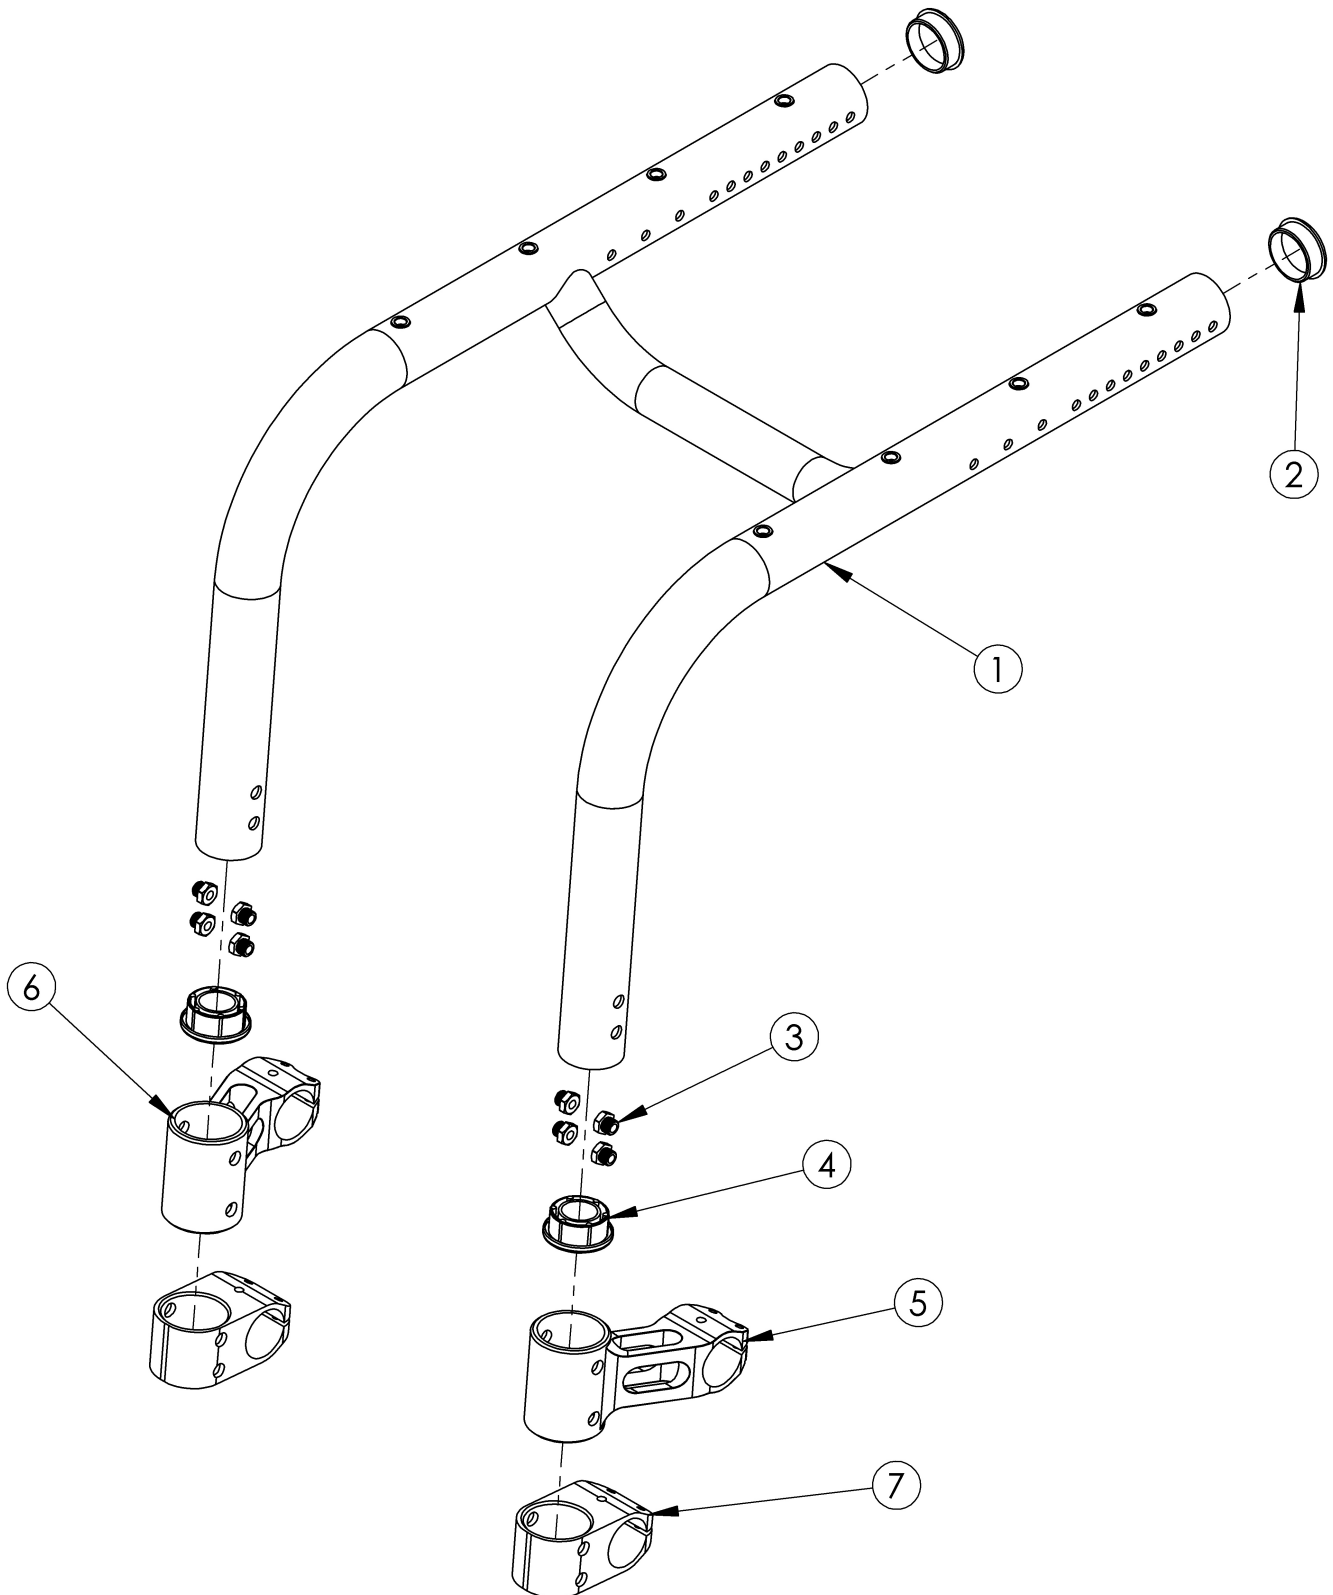

Discontinued Tsunami Little Wave Rigid Frame

As of April 2016, the Tsunami Little Wave will only be offered in the XP grow-able frame.

Item Number	Part Number	Description	Quantity
2	101113	Tube End Plug 1 3/8"	4
3	000491	Caster T-Nut, RG ALX/LW XP	8
4	000490	Sleeve Footrest Plastic Rigid	2