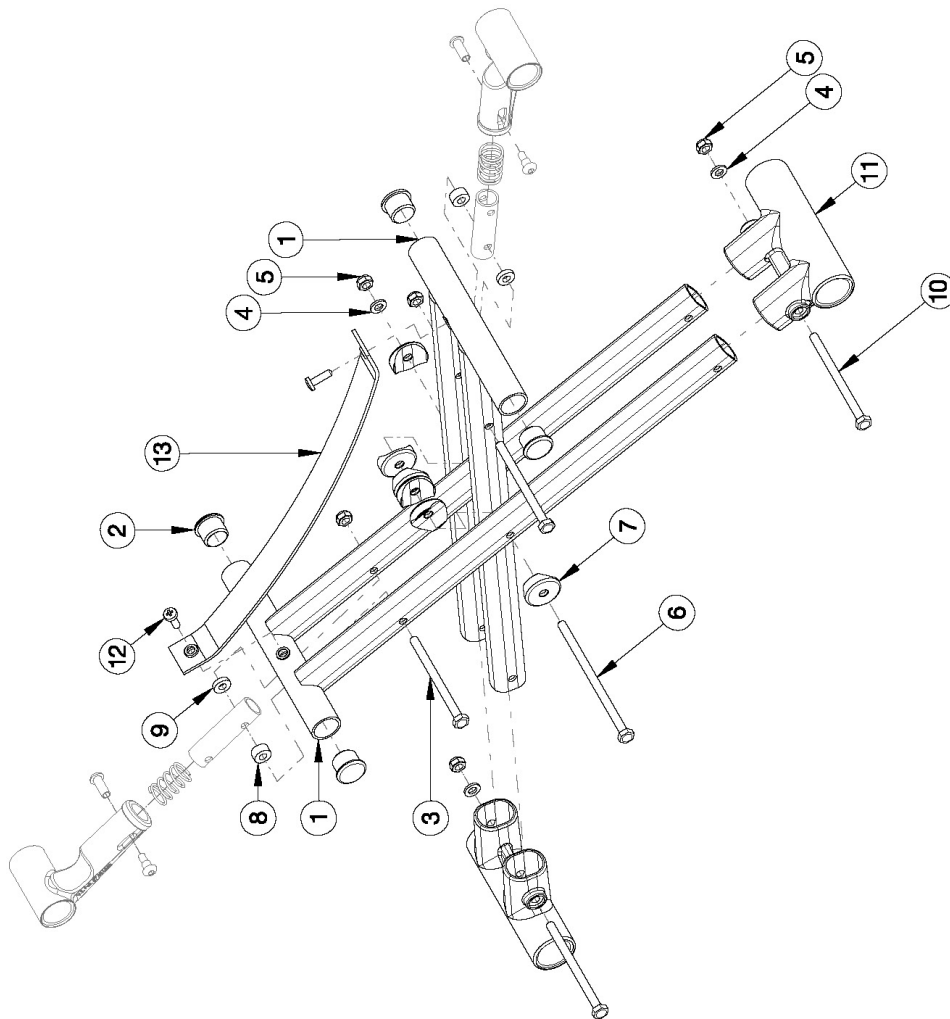

Catalyst 5 Cross Braces - Open Seating (Seating System) - Growth

Pictured oval-style cross braces effective 6/15/16 on 14" - 22" wide chairs starting with serial numbers C5032544, C5037980, C5HD002834, and CVX0091137.

Item Number	Part Number	Description	Quantity	Retail
13b	200234	Seat Strap Open Frame 15" Wide CAT	1	\$6.30
13c	200235	Seat Strap Open Frame 16/21" Wide CAT	1	\$6.30
13d	200236	Seat Strap Open Frame 17/22" Wide CAT	1	\$6.30
13e	200237	Seat Strap Open Frame 18" Wide CAT	1	\$6.30
13f	200238	Seat Strap Open Frame 19" Wide CAT	1	\$6.30
13g	200239	Seat Strap Open Frame 20" Wide CAT	1	\$6.30