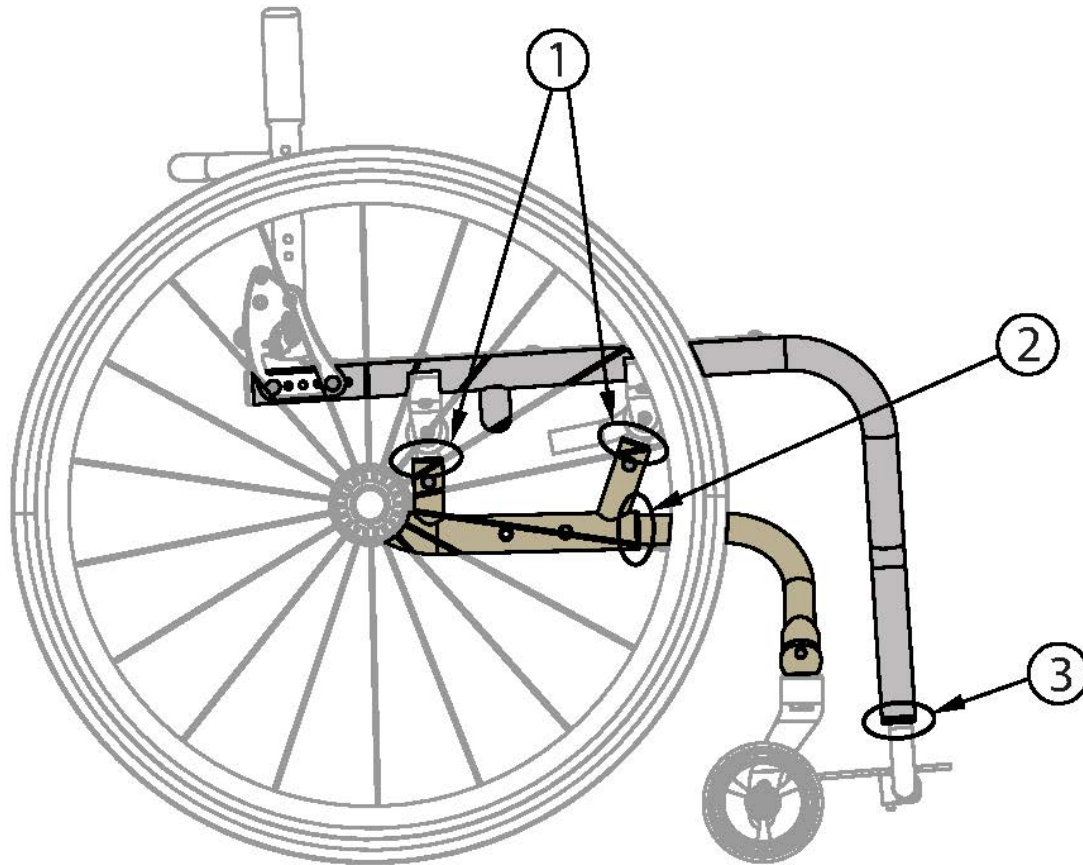

Ethos Highlight Kits

Each Highlight Kit contains 4 vertical bushings, 2 base frame bushings and 2 footrest bushings

Item Number	Part Number	Description	Quantity
1a, 2a, 3a	108061	Ethos Highlight Kit, Black	1
1b, 2b, 3b	108062	Ethos Highlight Kit, Blue	1
1c, 2c, 3c	108063	Ethos Highlight Kit, Pink	1
1d, 2d, 3d	108064	Ethos Highlight Kit, Green	1
1e, 2e, 3e	108065	Ethos Highlight Kit, Gray	1
1f, 2f, 3f	108066	Ethos Highlight Kit, Orange	1
1g, 2g, 3g	108067	Ethos Highlight Kit, Purple	1

Item Number	Part Number	Description	Quantity
1h, 2h, 3h	108068	Ethos Highlight Kit, Red	1
1i, 2i, 3i	108069	Ethos Highlight Kit, Yellow	1
1	108060_ _ _	Vertical Upright Bushing, Highlight Color	1
2	107711_ _ _	Base Frame Bushing, Highlight Color	1
3	107710_ _ _	Footrest Bushing, Highlight Color	1