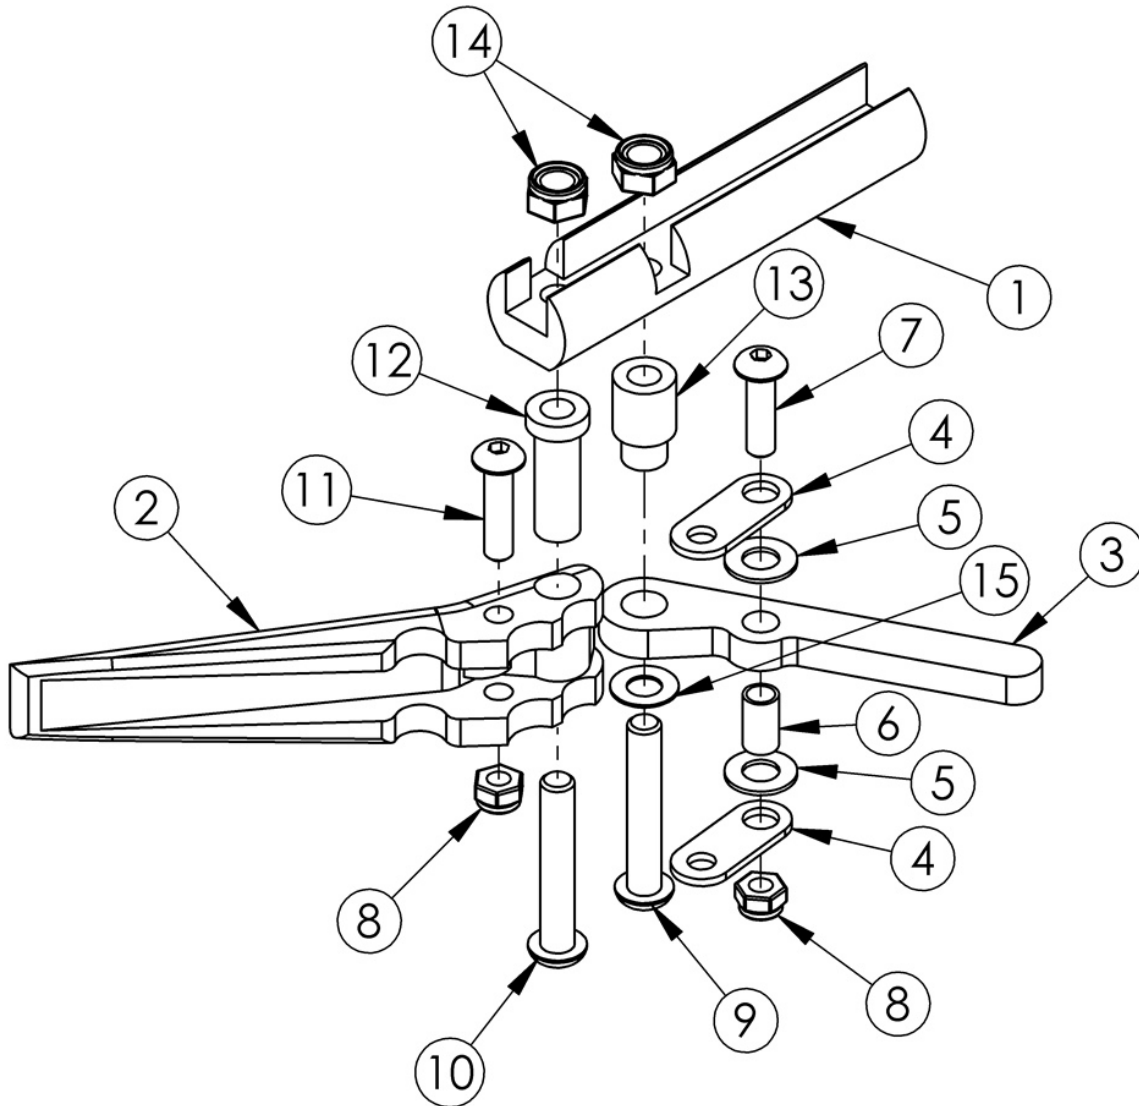

(Discontinued) Rogue2 Wheel Locks - Short Thro Scissor

Item Number	Part Number	Description	Quantity
1a, 2 - 15	506657	Short Thro Scissor Wheel Lock Assembly with Instruction, Left <i>This kit contains 102544 wheel lock along with an instruction for reversing the wheel lock.</i>	1
1b, 2 - 15	506658	Short Thro Scissor Wheel Lock Assembly with Instruction, Right <i>This kit contains 102546 wheel lock along with an instruction for reversing the wheel lock.</i>	1
1a, 1b, 2 - 15	500993	Wheel Lock Short Thro Scissor Assembly with Instruction, PAIR	1

Item Number	Part Number	Description	Quantity
1a	000364L	Scissor Lock Mount Bar Left	1
1b	000364R	Scissor Lock Mount Bar Right	1
2	000365	Scissor Lock Handle	1
3	000366	Scissor Lock Brake Arm	1
4	000367	Scissor Lock Link	2
5	000369	Flat Washer .5 x .257 x .0032 Plastic	2
6	000368	Scissor Lock Bushing	1
7	101716	M5 x 16 SHCS Blk Zn	1
8	100657	M5 Nylock Nut Blk Zn	2
9	101119	M6 X 32 BHCS bright	1
10	100797	M6 x 40 BHCS BLK ZC	1
11	101560	M5 x 30 BTN SHCS ZC	1
12	000370	Scissor Lock Pivot Bushing	1
13	000371	Scissor Lock Arm Bushing	1
14	100658	M6 Nylock Nut Blk Zn	2
15	000372	Scissor Lock Disc Spring	1