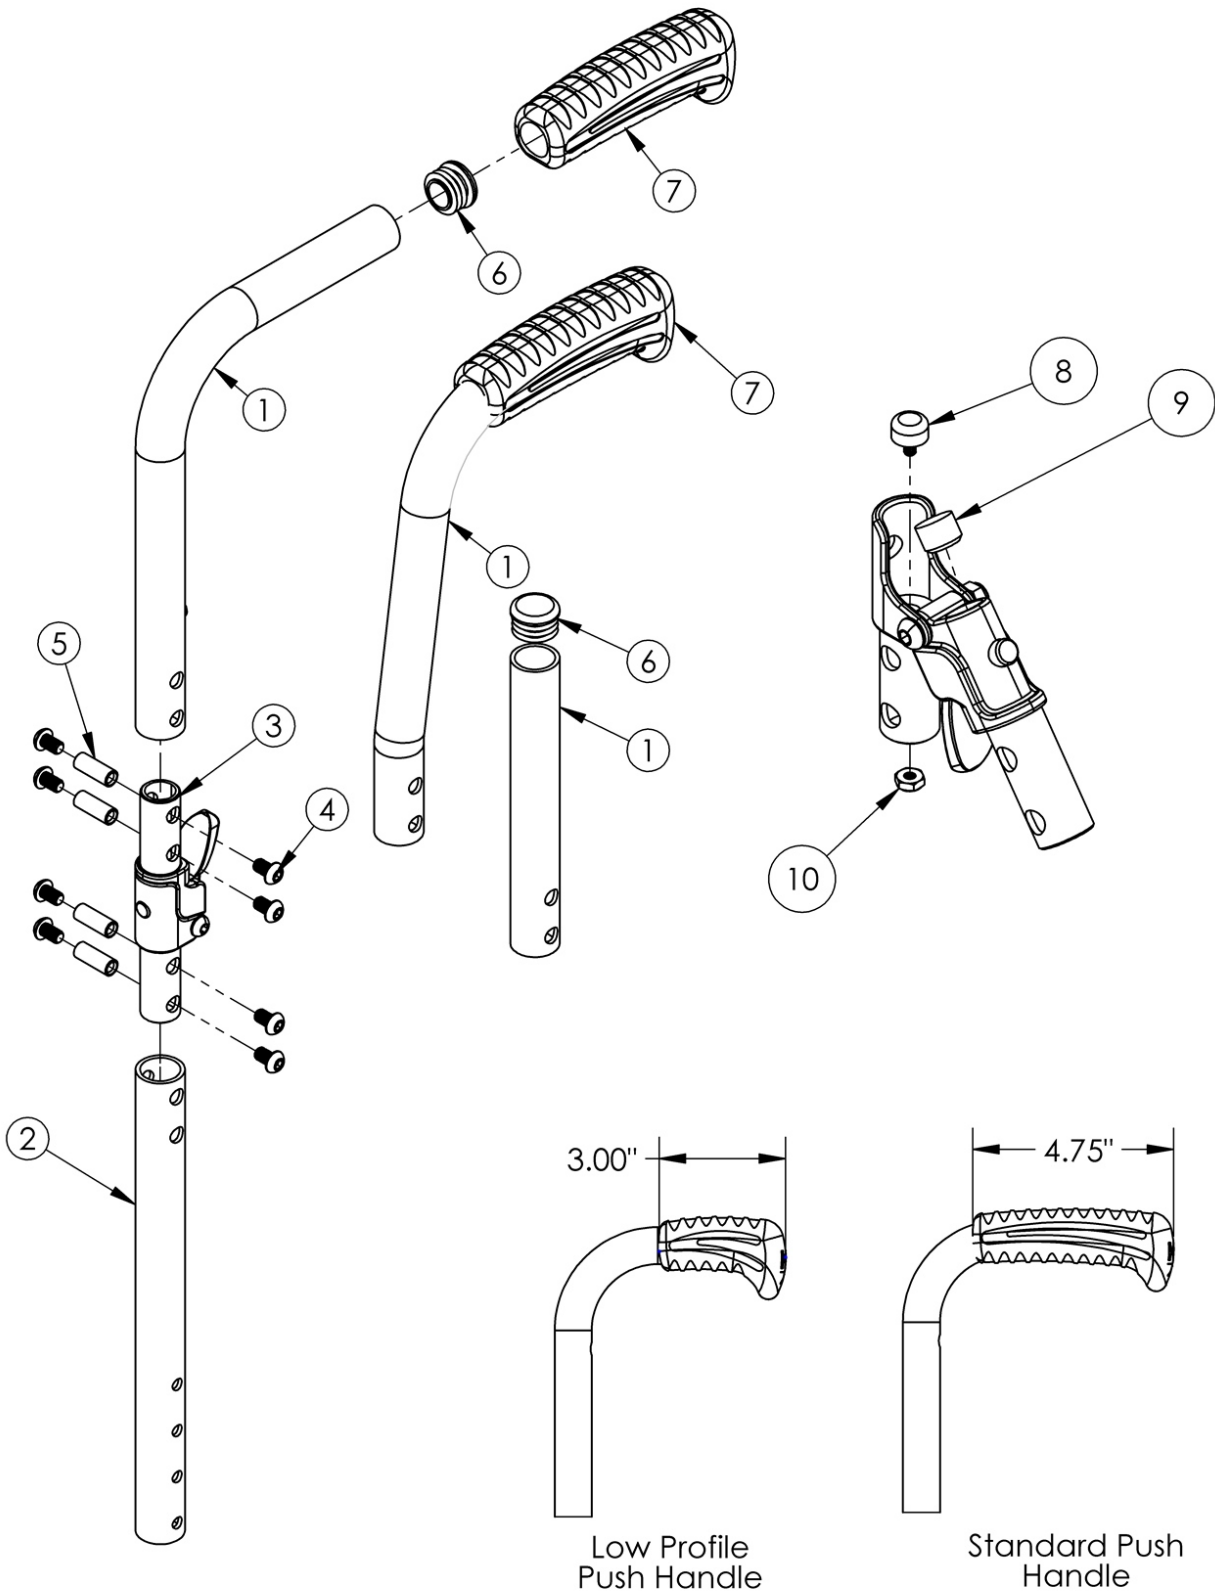

(Discontinued) Catalyst Half Folding Backrest

Discontinued on 9/6/2023 Not available with Transit option, Heavy Duty option, Flip Back Armrest or Angle Adjustable Locking Extendable Flip Up Armrest Low Profile Push Handles are not available with Drum Brake If changing from another style backrest and the Drum Brake is present, a new Drum Brake Cable Kit may be required

Item Number	Part Number	Description	Quantity
4	101184	M6 x 10 BTN SHCS BLKZC w/Patch	8
5	000669	M6 x 20.5 Threaded Barrel	4
6	100803	Tube End Plug 7/8"	1
7a	109433	Ergo Push Handle Grip 7/8" Standard with Instruction	1