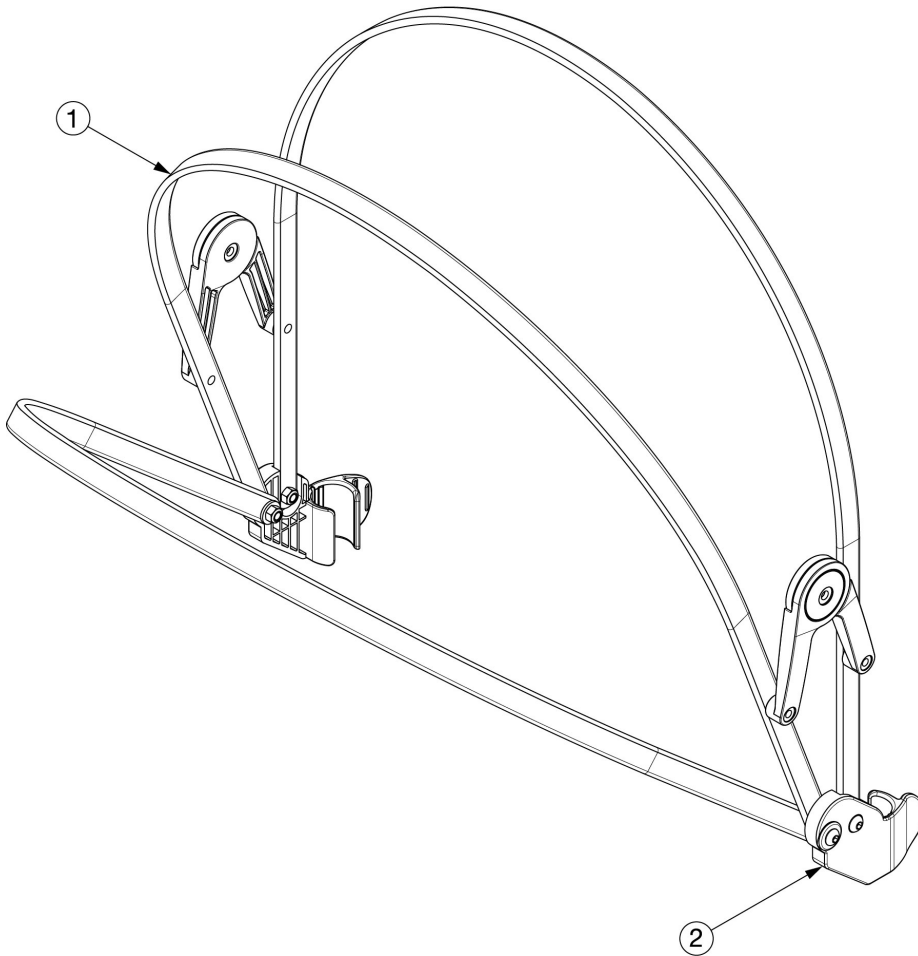

Canopy

Cover

Chair Width	Canopy
10-14"	Small
14-18"	Large

New Style Canopy Cutover June 2023 Only compatible on Catalyst, Spark, Focus, CR45, Little Wave Arc and Little Wave Flip.

Item Number	Part Number	Description	Quantity
1a	118056	Canopy, Small, 10-14W	1
1b	118057	Canopy, Large, 14-18W	1
2	118058	Canopy Installation Kit	1
1a,2	119852	Canopy, Small, 10-14W Kit <i>Contains Canopy and Hardware</i>	1
1b,2	119853	Canopy, Large 14-18W Kit <i>Contains Canopy and Hardware</i>	1