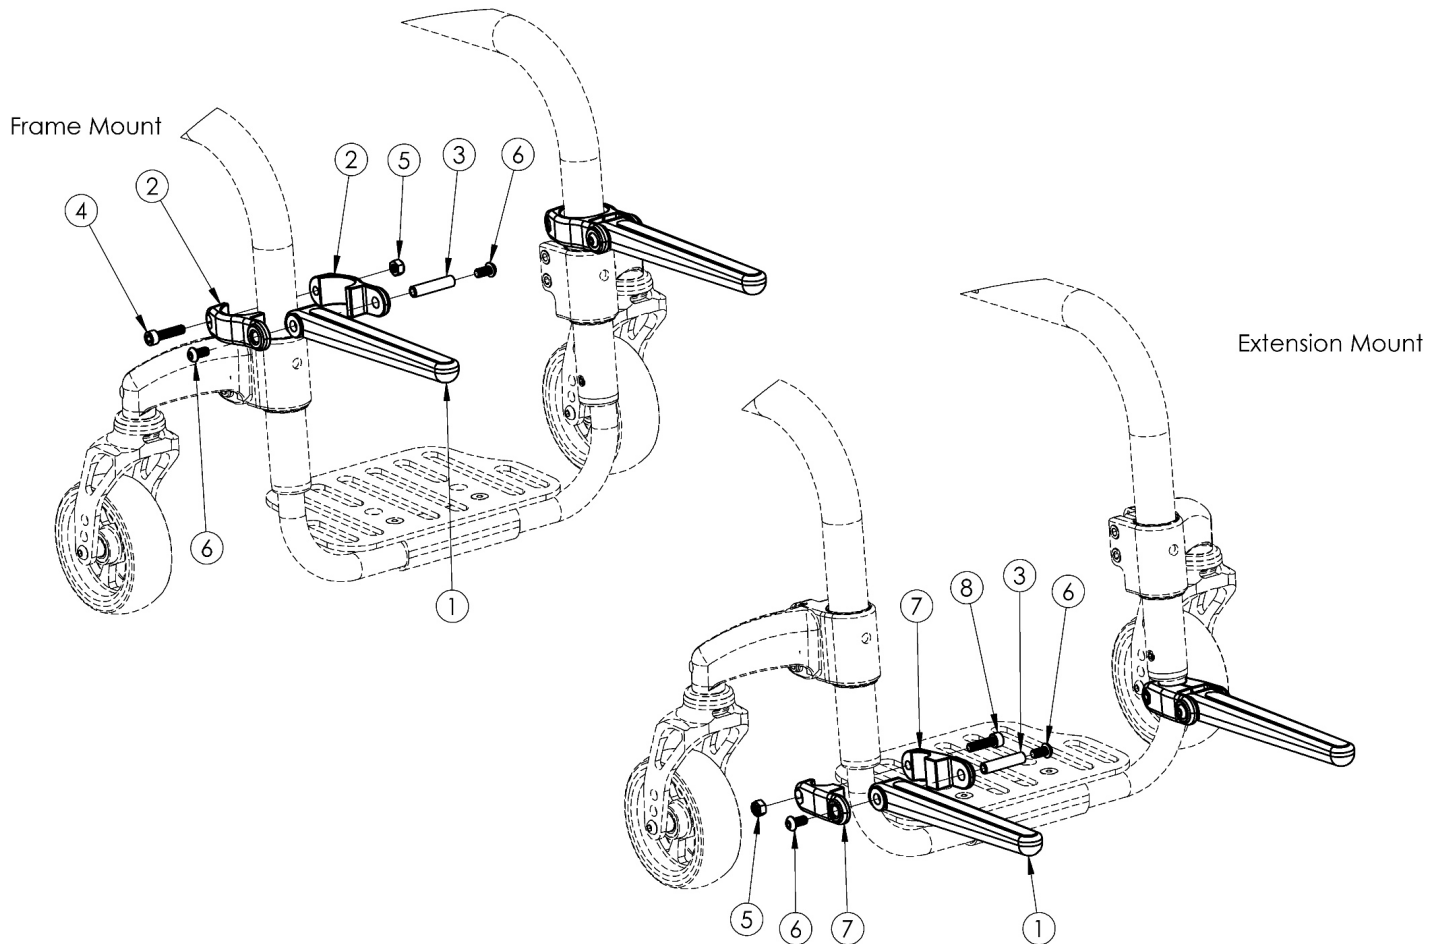

# Clik Luggage Carrier

Item Number	Part Number	Description	Quantity	Retail
1 - 8	504466	Luggage Carrier Kit, Clik/Ethos	1	\$85.00
1	003430	Luggage Carrier Fork Assembly	2	\$29.42
2	003411	Luggage Carrier Clamp 1.125 <i>Used to mount Luggage Carrier to the frame</i>	4	\$8.40
3	003413	Luggage Carrier Barrel	2	\$8.40
4	100780	M6 x 25 SHCS ZC <i>Only used when Luggage Carrier is mounted to the frame</i>	2	\$2.10
5	100658	M6 Nylock Nut Blk Zn	2	\$1.05
6	100667	M6 x 12 BTN SHCS BLKZC w/Patch	4	\$1.58
7	003409	Luggage Carrier Clamp .75 <i>Used to mount Luggage Carrier to the footrest tubes/extensions</i>	4	\$8.40

<b>Item Number</b>	<b>Part Number</b>	<b>Description</b>	<b>Quantity</b>	<b>Retail</b>
8	101845	M6 x 22 SHCS Blk Zn <i>Only used when Luggage Carrier is mounted to the footrest tubes/extensions</i>	2	\$1.58