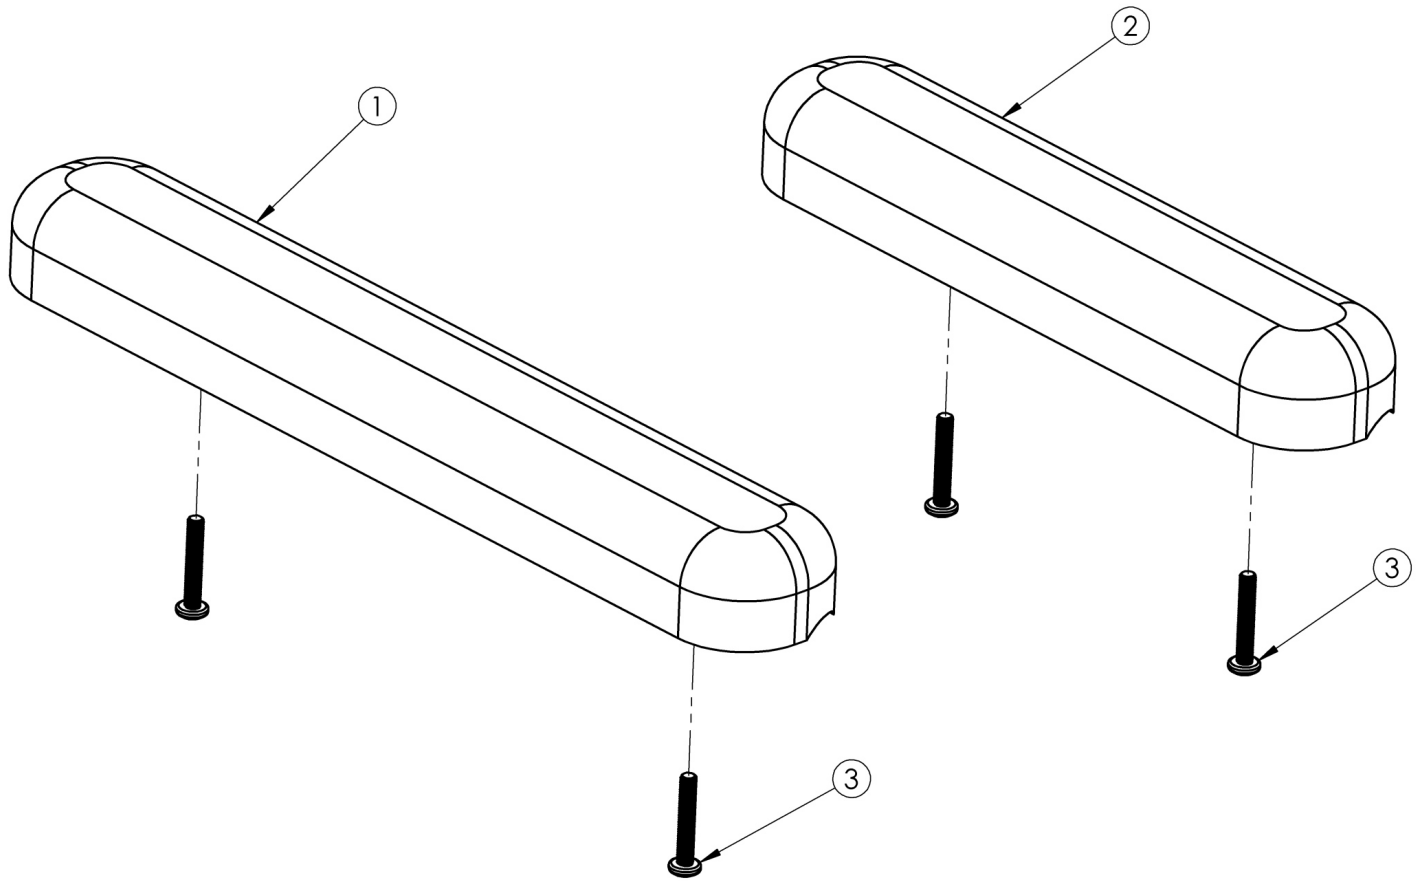

Standard Arm Pad

Part #	Length	Width
100500	13.75"	2.2"
100501	10.25"	2.2"

Item Number	Part Number	Description	Quantity
1	100500	Arm Pad Full	1
2	100501	Arm Pad Desk	1
3a	100696	M5 x 30mm PPH Capscrew	2
3b	102867	M5 X 35 PAN HD PHP, BLK ZN <i>Used if mounting standard arm pad to Angle Adjustable Locking Extendable Flip Up Armrest</i>	2