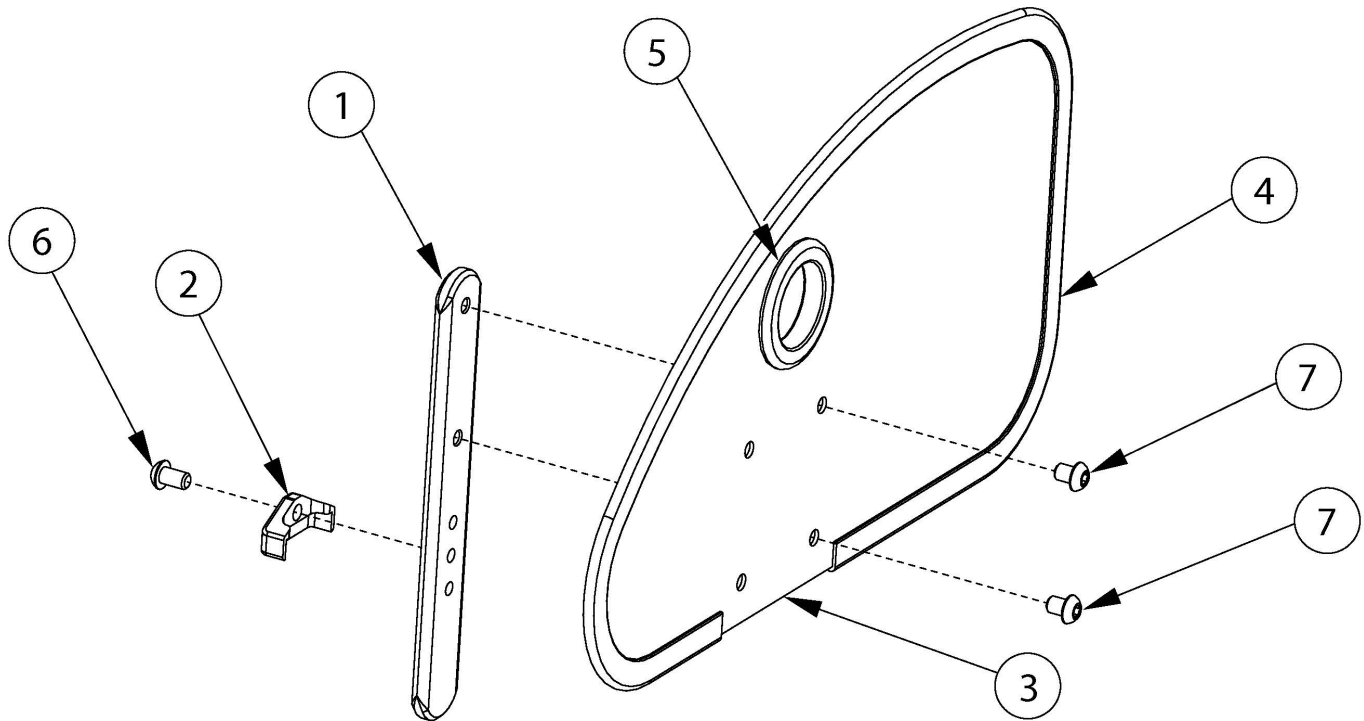

Aluminum Straight Side Guard

If retrofitting, side guard receivers may be required

Item Number	Part Number	Description	Quantity	Retail
1, 2, 3a, 4-7	108346	Aluminum Straight Side Guard Assembly Left, Black Matte	1	\$96.52
1, 2, 3a, 4-7	108347	Aluminum Straight Side Guard Assembly Right, Black Matte	1	\$96.52
1, 2, 3a, 4-7	108348	Aluminum Straight Side Guard Assembly (PAIR), Black Matte	1	\$193.05
1, 2, 3b, 4-7	108349_ _ _	Aluminum Straight Side Guard Assembly Left, Match Frame Color	1	\$161.80
1, 2, 3b, 4-7	108350_ _ _	Aluminum Straight Side Guard Assembly Right, Match Frame Color	1	\$161.80
1, 2, 3b, 4-7	108351_ _ _	Aluminum Straight Side Guard Assembly (PAIR), Match Frame Color	1	\$323.61
1	000140	Side Guard Post	1	\$25.03
2	001342	Side Guard Post Stop	1	\$21.87

Item Number	Part Number	Description	Quantity	Retail
3a, 4, 5	108342	Aluminum Straight Side Guard Left, Black Matte	1	\$44.88
3a, 4, 5	108343	Aluminum Straight Side Guard Right, Black Matte	1	\$44.88
3b, 4, 5	108344_ _ _	Aluminum Straight Side Guard Left, Match Frame Color	1	\$110.16
3b, 4, 5	108345_ _ _	Aluminum Straight Side Guard Right, Match Frame Color	1	\$110.16
6	101184	M6 x 10 BTN SHCS BLKZC w/Patch	1	\$1.58
7	101700	M6 x 8 BTN SHCS BLK ZC	2	\$1.58