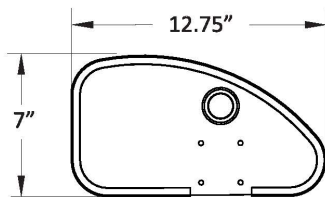

Aluminum Straight Side Guard

If retrofitting, side guard receivers may be required

Item Number	Part Number	Description	Quantity	Retail
1, 2, 3a, 4-7	108346	Aluminum Straight Side Guard Assembly Left, Black Matte	1	\$96.52
1, 2, 3a, 4-7	108347	Aluminum Straight Side Guard Assembly Right, Black Matte	1	\$96.52
1, 2, 3a, 4-7	108348	Aluminum Straight Side Guard Assembly (PAIR), Black Matte	1	\$193.05
1, 2, 3b, 4-7	108349_ _ _	Aluminum Straight Side Guard Assembly Left, Match Frame Color	1	\$161.80
1, 2, 3b, 4-7	108350_ _ _	Aluminum Straight Side Guard Assembly Right, Match Frame Color	1	\$161.80
1, 2, 3b, 4-7	108351_ _ _	Aluminum Straight Side Guard Assembly (PAIR), Match Frame Color	1	\$323.61
1	000140	Side Guard Post	1	\$25.03
2	001342	Side Guard Post Stop	1	\$21.87

Item Number	Part Number	Description	Quantity	Retail
3a, 4, 5	108342	Aluminum Straight Side Guard Left, Black Matte	1	\$44.88
3a, 4, 5	108343	Aluminum Straight Side Guard Right, Black Matte	1	\$44.88
3b, 4, 5	108344_ _ _	Aluminum Straight Side Guard Left, Match Frame Color	1	\$110.16
3b, 4, 5	108345_ _ _	Aluminum Straight Side Guard Right, Match Frame Color	1	\$110.16
6	101184	M6 x 10 BTN SHCS BLKZC w/Patch	1	\$1.58
7	101700	M6 x 8 BTN SHCS BLK ZC	2	\$1.58