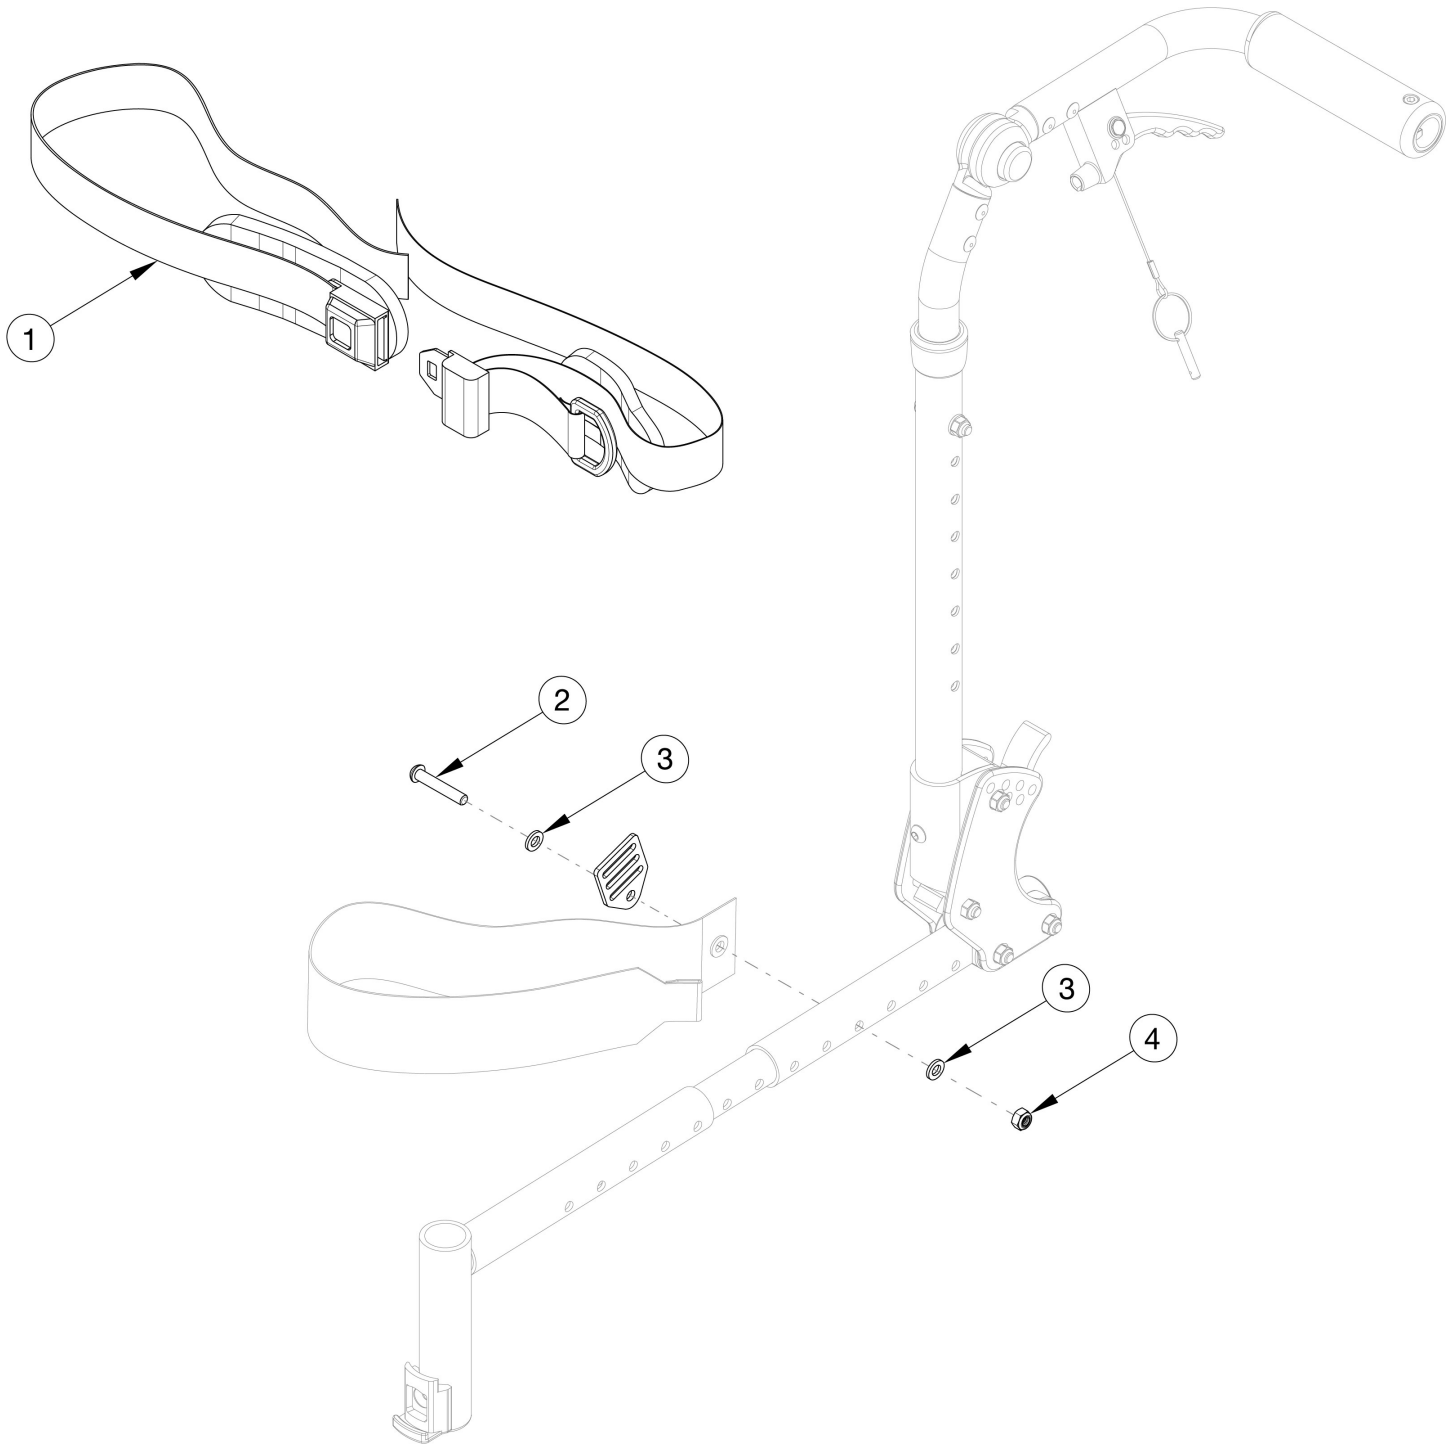

# Liberty Pelvic Positioning Belts - 1.5" Padded Auto Buckle with Hardware

Item Number	Part Number	Description	Quantity
1	100958	Belt Pelvic Positioning 1.5" Auto Buckle Padded 56"	1
2 - 4	102919	Seat Belt Mounting Hardware Flip / Liberty / Arc (PAIR)	1