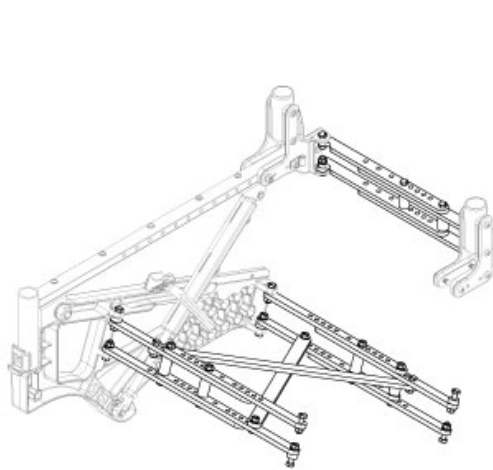

Liberty Rigid Cross Braces

Assembled View

These parts are Not Retrofittable. If you have a Folding Liberty Frame, please see the "Liberty Non-Folding Cross Brace" page.

Item Number	Part Number	Description	Quantity
1a, 4, 6-12	118066	Rigid Lower Crossbrace Kit with Hardware, Small, Liberty <i>Used with widths 14"-18"</i>	1
1b, 4, 6-12	118067	Rigid Lower Crossbrace Kit with Hardware, Medium, Liberty <i>Used with widths 16"-20"</i>	1

Item Number	Part Number	Description	Quantity
1c, 4, 6-12	118068	Rigid Lower Crossbrace Kit with Hardware, Large, Liberty <i>Used with Widths 18"-22"</i>	1
2a, 4, 5, 7, 9-12	118069	Rigid Upper Crossbrace Kit with Hardware, Small, Liberty <i>Used with widths 14"-18"</i>	1
2b, 4, 5, 7, 9-12	118070	Rigid Upper Crossbrace Kit with Hardware, Medium, Liberty <i>Used with widths 16"-20"</i>	1
2c, 4, 5, 7, 9-12	118071	Rigid Upper Crossbrace Kit with Hardware, Large, Liberty <i>Used with Widths 18"-22"</i>	1
3, 8, 9, 12	118072	Rigid Stabilizer Link Kit, Liberty	1
4-12	118073	Rigid Hardware Kit, Full Package, Liberty	1
1a	116433	Cross Link, Base, Small, Liberty <i>Used with widths 14"-18"</i>	1
1b	116434	Cross Link, Base, Medium, Liberty <i>Used with widths 16"-20"</i>	1
1c	116435	Cross Link, Base, Large, Liberty <i>Used with Widths 18"-22"</i>	1
2a	116436	Cross Link, Backrest, Small, Liberty <i>Used with widths 14"-18"</i>	1
2b	116437	Cross Link, Backrest, Medium, Liberty <i>Used with widths 16"-20"</i>	1
2c	116438	Cross Link, Backrest, Large, Liberty <i>Used with Widths 18"-22"</i>	1
3	116439	Stabilizer Link, Liberty	1
4	116440	Spacer, .59 OD x .251 ID x .250 L	1
5	116441	Spacer, .59 OD x .251 ID x .998 L	1
6	116442	Spacer, .59 OD x .251 ID x 1.073 L	1
7	100746	M6 Flat Washer Blk Zn	1
8	102803	Washer Flat .250 X .500 X .027 Hx Blz	1
9	101823	M6 X 20 Hhcs Blk Zn	1
10	116854	HHCS, M6x1, 0x30, CLS10.9, PT, BLZ, DIN931	1
11	100677	M6 x 60 CLS10.9 DIN931 HHCS ZC	1
12	100658	M6 Nylock Nut Blk Zn	1