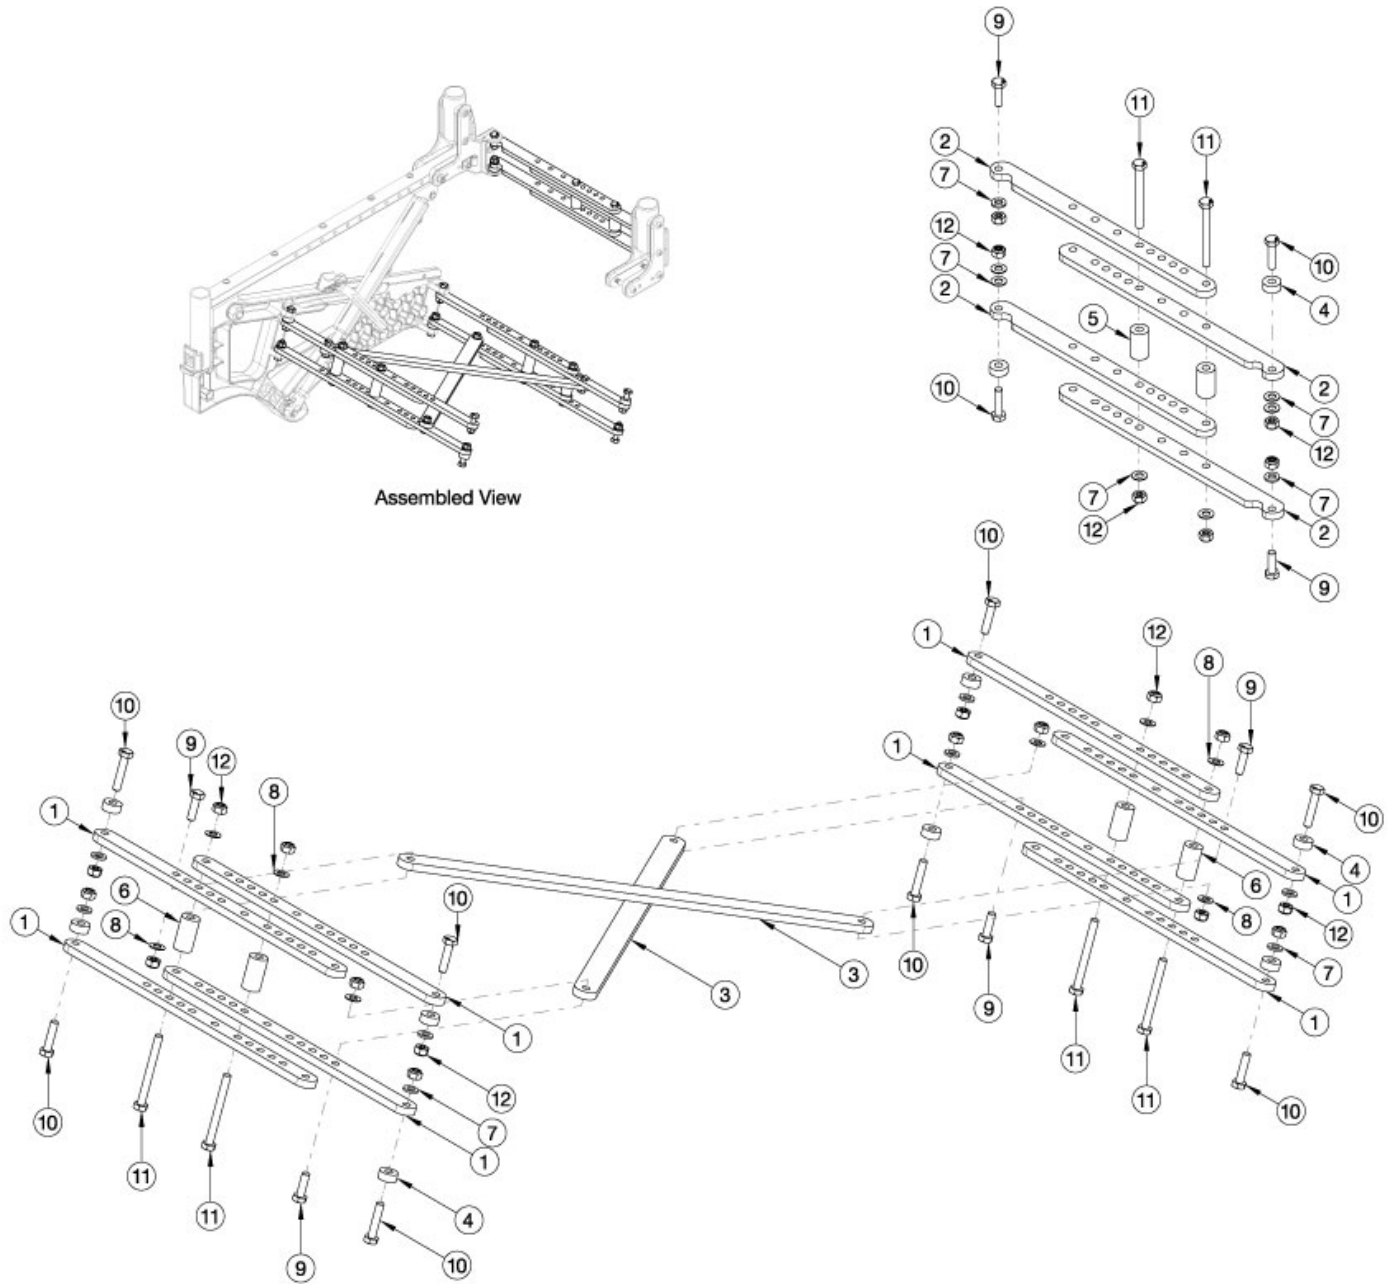

Liberty Rigid Cross Braces

Assembled View

These parts are Not Retrofittable. If you have a Folding Liberty Frame, please see the "Liberty Non-Folding Cross Brace" page.

Item Number	Part Number	Description	Quantity
1a, 4, 6-12	118066	Rigid Lower Crossbrace Kit with Hardware, Small, Liberty <i>Used with widths 14"-18"</i>	1
1b, 4, 6-12	118067	Rigid Lower Crossbrace Kit with Hardware, Medium, Liberty <i>Used with widths 16"-20"</i>	1

Item Number	Part Number	Description	Quantity
1c, 4, 6-12	118068	Rigid Lower Crossbrace Kit with Hardware, Large, Liberty <i>Used with Widths 18"-22"</i>	1
2a, 4, 5, 7, 9-12	118069	Rigid Upper Crossbrace Kit with Hardware, Small, Liberty <i>Used with widths 14"-18"</i>	1
2b, 4, 5, 7, 9-12	118070	Rigid Upper Crossbrace Kit with Hardware, Medium, Liberty <i>Used with widths 16"-20"</i>	1
2c, 4, 5, 7, 9-12	118071	Rigid Upper Crossbrace Kit with Hardware, Large, Liberty <i>Used with Widths 18"-22"</i>	1
3, 8, 9, 12	118072	Rigid Stabilizer Link Kit, Liberty	1
4-12	118073	Rigid Hardware Kit, Full Package, Liberty	1
1a	116433	Cross Link, Base, Small, Liberty <i>Used with widths 14"-18"</i>	1
1b	116434	Cross Link, Base, Medium, Liberty <i>Used with widths 16"-20"</i>	1
1c	116435	Cross Link, Base, Large, Liberty <i>Used with Widths 18"-22"</i>	1
2a	116436	Cross Link, Backrest, Small, Liberty <i>Used with widths 14"-18"</i>	1
2b	116437	Cross Link, Backrest, Medium, Liberty <i>Used with widths 16"-20"</i>	1
2c	116438	Cross Link, Backrest, Large, Liberty <i>Used with Widths 18"-22"</i>	1
3	116439	Stabilizer Link, Liberty	1
4	116440	Spacer, .59 OD x .251 ID x .250 L	1
5	116441	Spacer, .59 OD x .251 ID x .998 L	1
6	116442	Spacer, .59 OD x .251 ID x 1.073 L	1
7	100746	M6 Flat Washer Blk Zn	1
8	102803	Washer Flat .250 X .500 X .027 Hx Blz	1
9	101823	M6 X 20 Hhcs Blk Zn	1
10	116854	HHCS, M6x1, 0x30, CLS10.9, PT, BLZ, DIN931	1
11	100677	M6 x 60 CLS10.9 DIN931 HHCS ZC	1
12	100658	M6 Nylock Nut Blk Zn	1