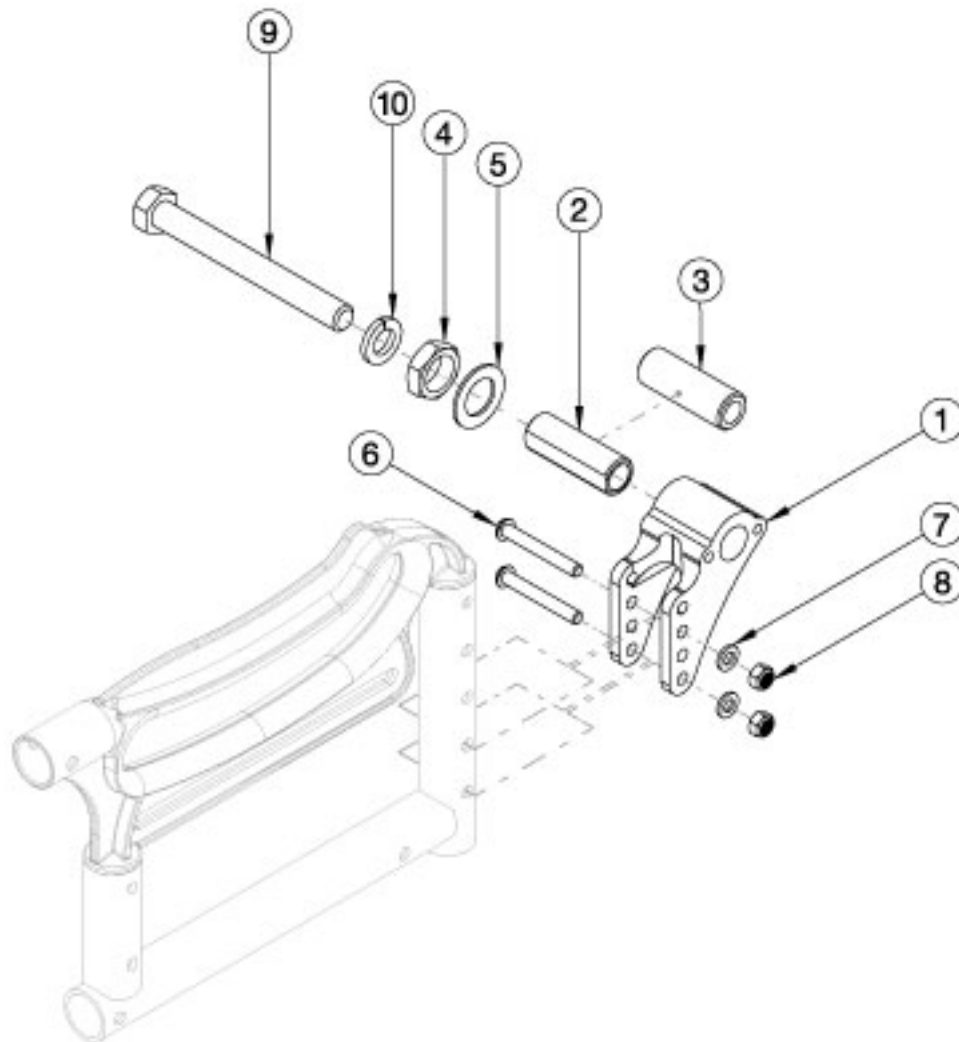

# Arc Axle Plate

If a drum brake is present, please navigate to the "Arc Drum Brake" parts manual page.

Item Number	Part Number	Description	Quantity
1, 2, 4-8	113285	Axle Plate Assembly, Quick Release, Arc <i>Used with Quick Release axles. Contains parts for 1 side.</i>	2
1-8, 10	113286	Axle Plate Assembly, Fixed, Arc <i>Used with Fixed axles. Contains parts for 1 side.</i>	2
1	110186	Axle Plate, Standard	1
2	000985	Axle Receiver with Flats M18 x 1/2" ID <i>Used with Quick Release axles</i>	1
3	003239	Axle Receiver, Threaded Axle <i>Used with Fixed axles.</i>	1
4	100514	Axle Receiver Nut M18 x D12 x 8mm	1

<b>Item Number</b>	<b>Part Number</b>	<b>Description</b>	<b>Quantity</b>
5	004445	Axle Plate Flat Washer	1
6	100670	M6 x 45 BTN SHCS BLK ZC	2
7	100746	M6 Flat Washer Blk Zn	2
8	100658	M6 Nylock Nut Blk Zn	2
9	110293	HHB, 1/2-13 x 4.5, Grade 8, BLZ	1
10	110191	Washer, Lock, 1/2", ZC	1