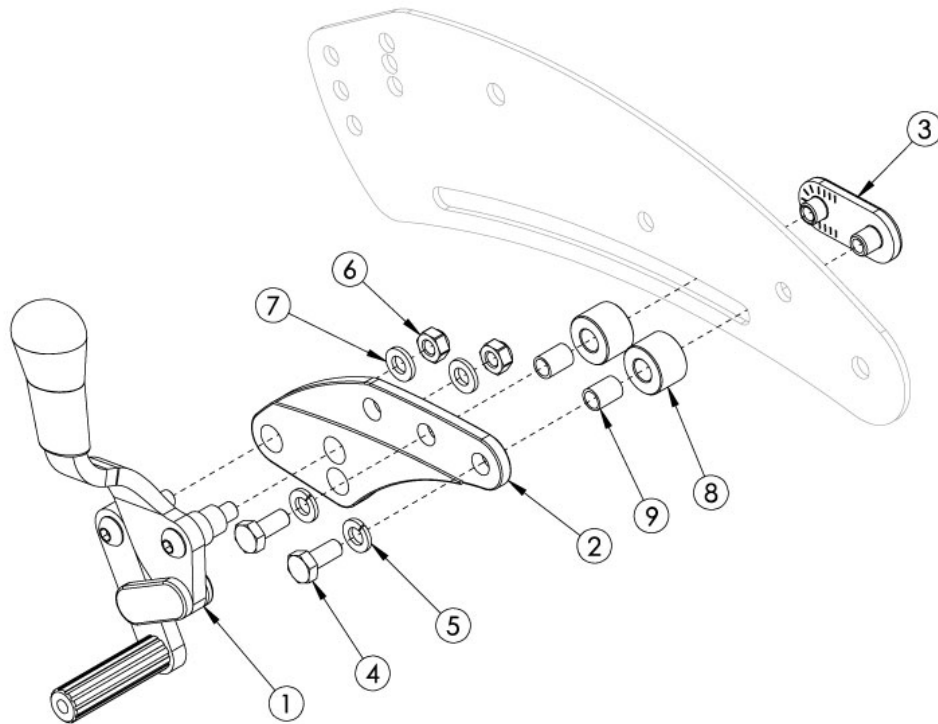

Flip for x:panda Push Wheel Lock 12" Wheels

Item Number	Part Number	Description	Quantity
1a, 2 - 9	503417	Wheel Lock Assembly, Std Push, Right, Flip, 12" Wheels	1
1b, 2 - 9	503418	Wheel Lock Assembly, Std Push, Left, Flip, 12" Wheels	1
1a, 1b, 2 - 9	503419	Wheel Lock Assembly, Std Push, PAIR, Flip, 12" Wheels	1
3	001905	Nut, Slide, Flip	1
4	102792	M6 x 25, HHCS, Blk Zn	2
5	101835	M6 Lock Washer Blk Zn	2
6	100658	M6 Nylock Nut Blk Zn	2
7	100746	M6 Flat Washer Blk Zn	2
8	003156	Spacer .7"OD x .315"ID x .485"	2
9	001019	Bearing Shaft Upper	2