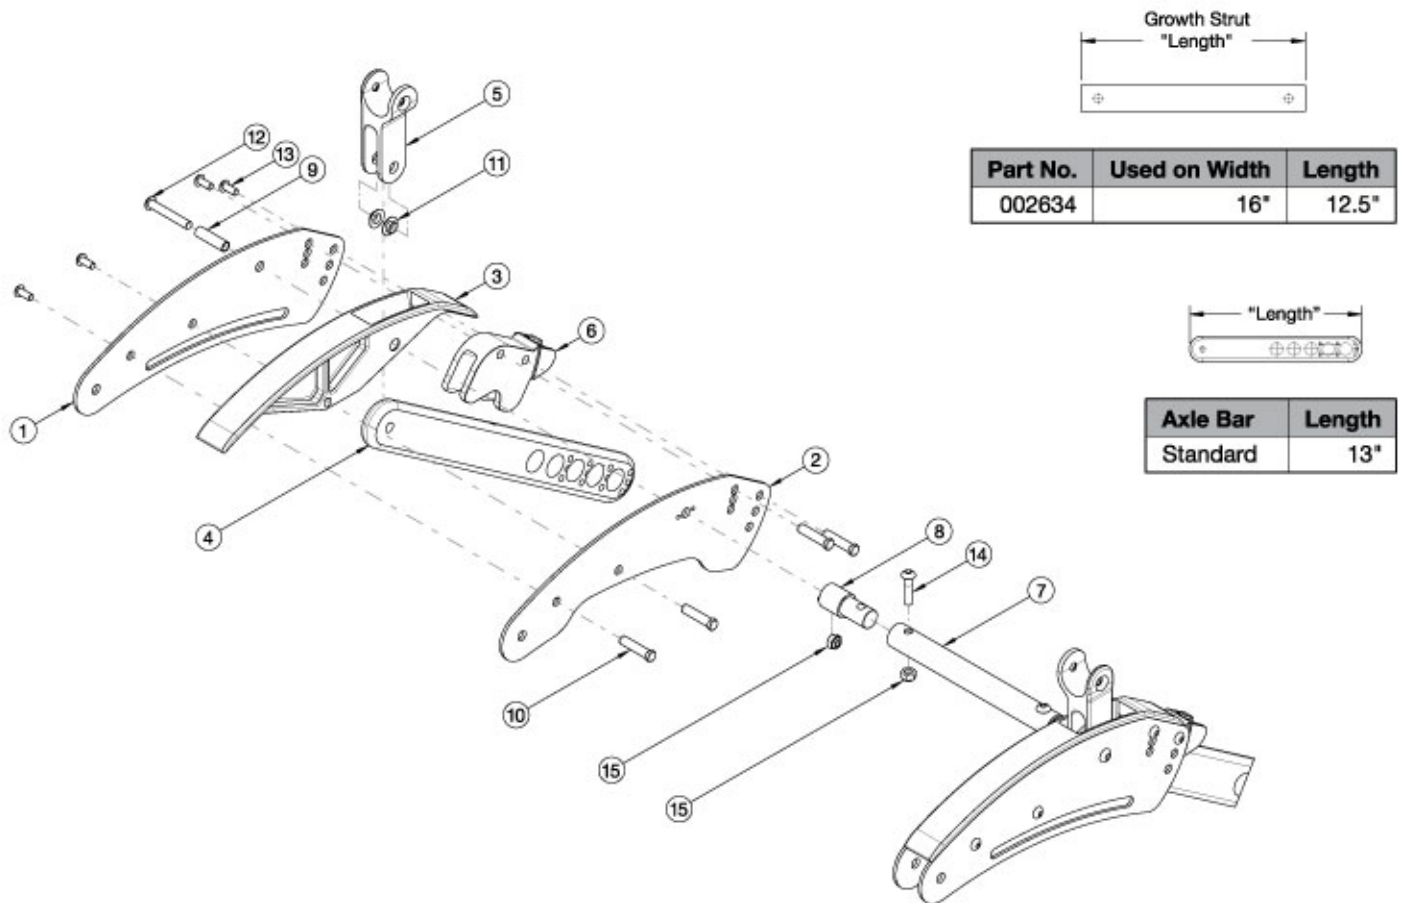

# Flip for x:panda Base Frame

Please Note: The color for the Base Frame Assemblies and Frame Plates is the "Accent Color" for the Flip.

Item Number	Part Number	Description	Quantity
1, 2a, 3, 4, 5, 6, 8-15	502791_ _ _	Base Frame Assembly Std, Right	1
1, 2b, 3, 4, 5, 6, 8-15	502792_ _ _	Base Frame Assembly Std, Left	1
1	001818_ _ _	Frame Plate, Outer	1
2a	002624_ _ _	Frame Plate, Right Inner, FLIP	1
2b	003240_ _ _	Frame Plate, Left Inner, FLIP	1
3	001819	Cover, Frame Plate	1
4	001838	Axle Bar, Standard	1
5	001878	Tilt Yoke	1
6	001837	Saddle, Axle Bar	1

Item Number	Part Number	Description	Quantity
7	002634	Frame Growth Strut 12.5"	1
8	002626	Strut Mount, Rear	1
9	001820	Spacer, Frame	1
10	000987	Threaded Fastener	4
11	102786	Iglide Flange Bushing	2
12	100670	M6 x 45 BTN SHCS BLK ZC	1
13	100669	M5 x 10 BTN SHCS BLKZC w/Patch	4
14	102792	M6 x 25, HHCS, Blk Zn	1
15	100658	M6 Nylock Nut Blk Zn	2