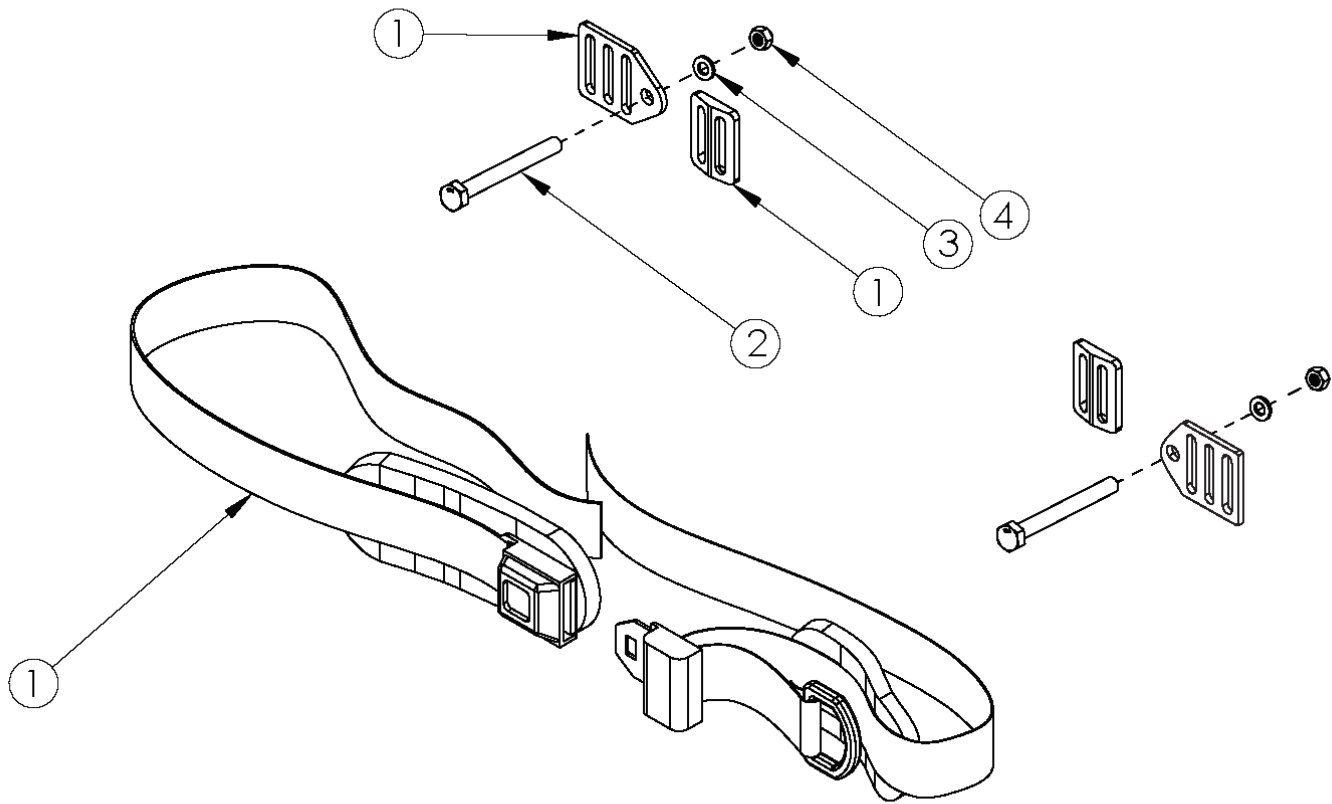

# Rogue ALX Pelvic Positioning Belts - 1.5" Padded Auto Buckle and Hardware (Formerly Tsunami)

Item Number	Part Number	Description	Quantity
1, 2, 3, 4	111398	Belt Pelvic Positioning 1.5" Auto Buckle Padded 56", RG ALX/Rogue/LW XP	1
1	100958	Belt Pelvic Positioning 1.5" Auto Buckle Padded 56"	1
2	101781	M6 x 50mm Partial Thread BHCS Blk ZC	2
3	100746	M6 Flat Washer Blk Zn	2
4	100658	M6 Nylock Nut Blk Zn	2