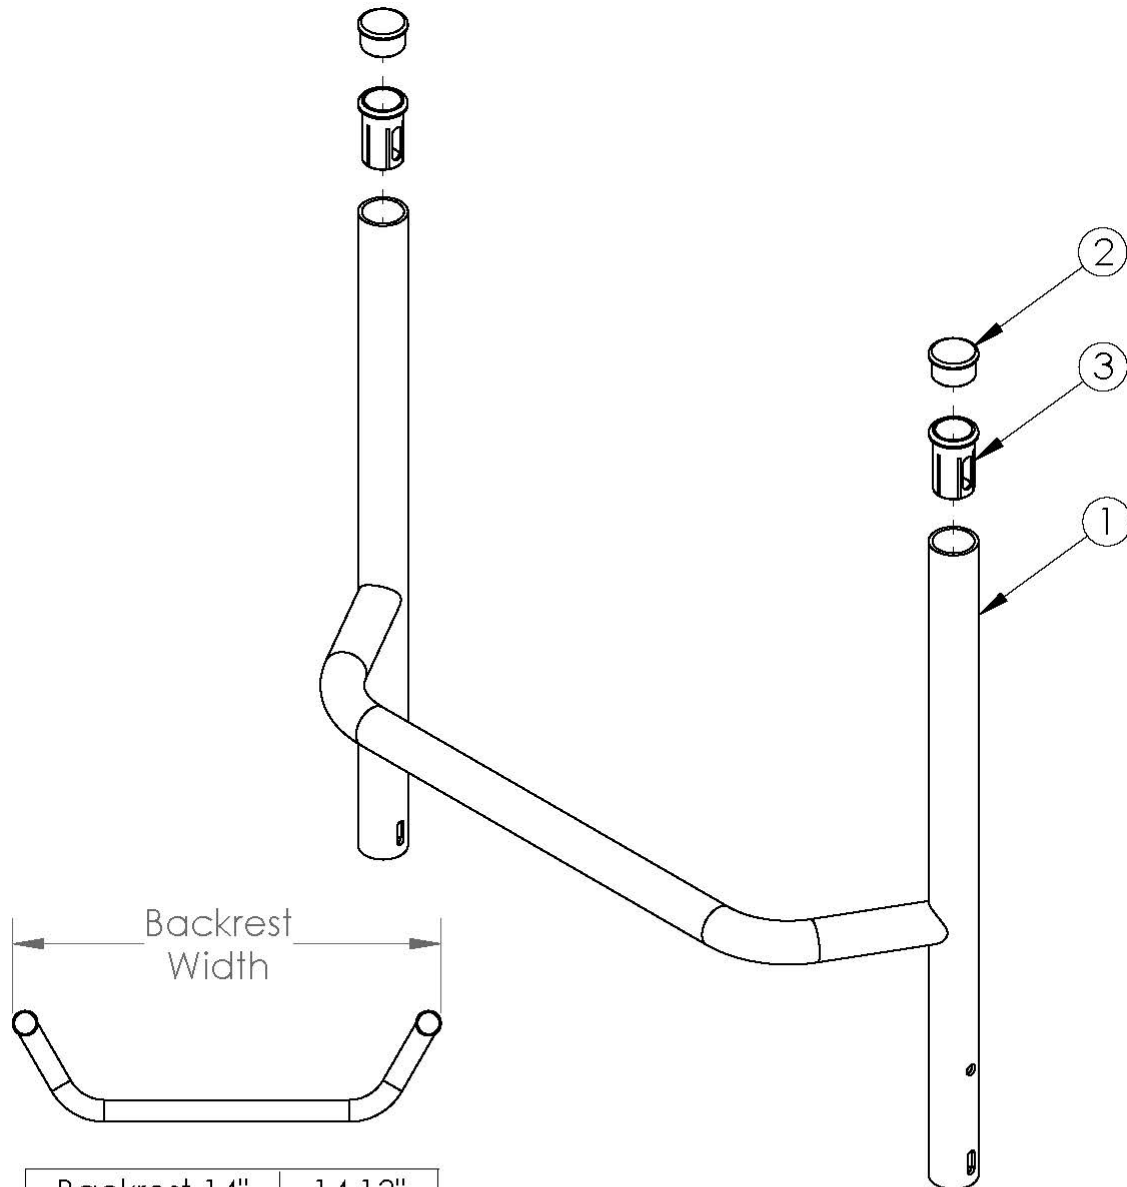

# Rogue ALX Fixed Height Backrest with Non-Adjustable Rigidizer Bar - Growth (Formerly Tsunami)

Backrest 14"	14.13"
Backrest 15"	15.13"
Backrest 16"	16.13"
Backrest 17"	17.13"
Backrest 18"	18.13"
Backrest 19"	19.13"
Backrest 20"	20.13"
Backrest 21"	21.13"
Backrest 22"	22.13"