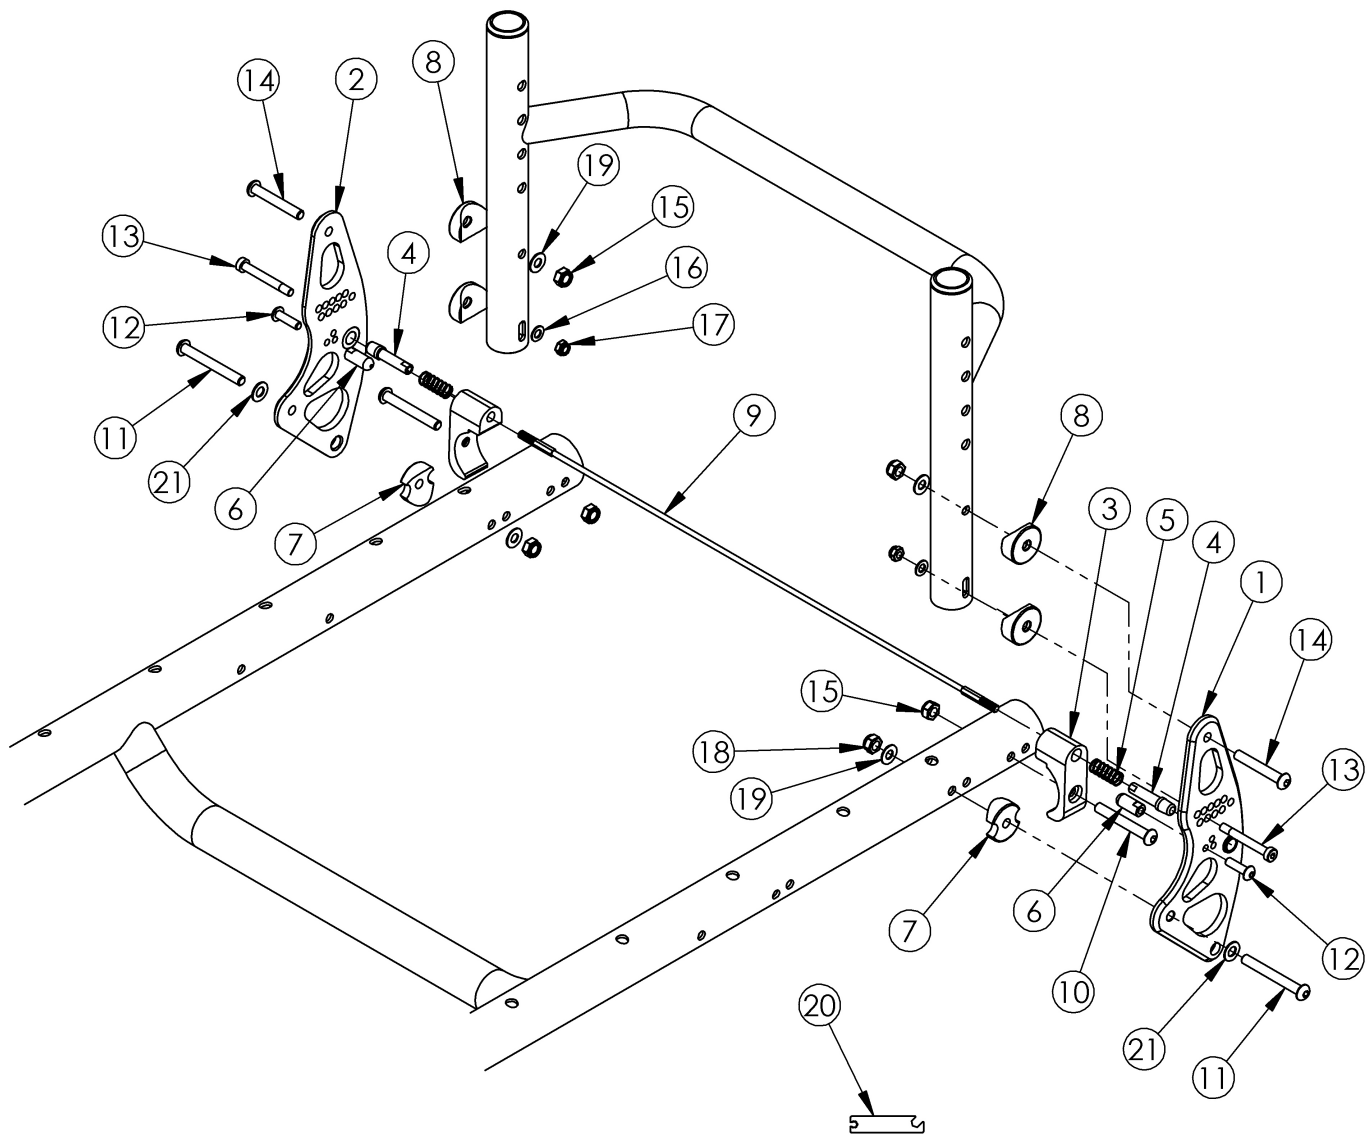

## **(Discontinued) Rogue Backrest Mount and Hardware**

Adjustment Tool required when ordering Spinergy Back Release Cable

*This Rogue Backrest Mount is discontinued and was used on serial numbers prior to RG0016612 <p>*

*This backrest mount and hardware is used on the Discontinued Rogue with XP option frame. If you have a Rogue XP, use the Rogue XP Backrest Mount pages for replacement parts.*

Item Number	Part Number	Description	Quantity	Retail
1b, 2b, 6-8, 10, 11a, 12-19, 21	500759_ _ _	Color Anodized Backrest Plate Kit	1	\$195.79
1b	102600_ _ _	Color Anodized Backrest Mounting Plate Left RG	1	\$67.91 - \$71.35
2a, 6	000958R	Backrest Mounting Plate w/ Pin Right Black Anodized RG	1	\$56.88