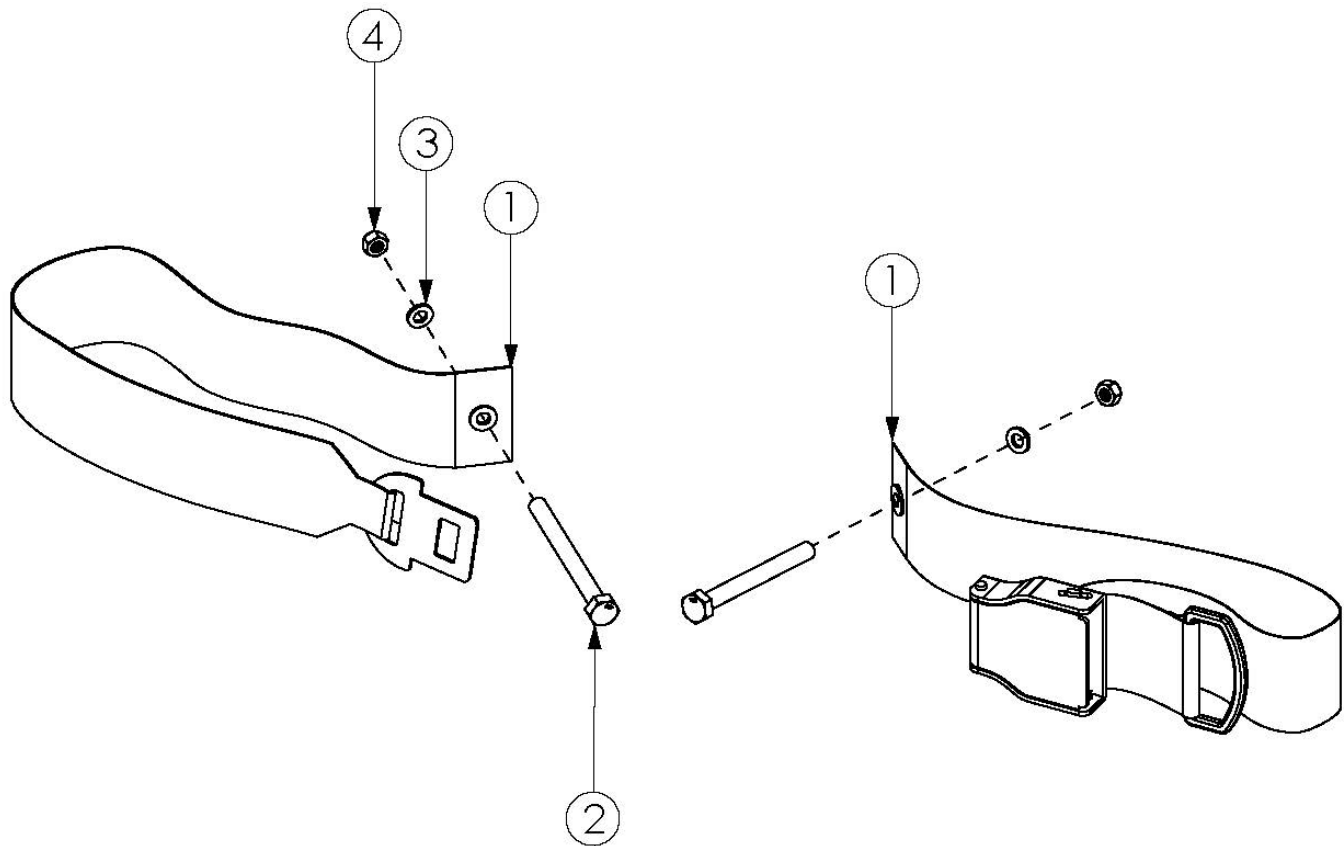

Rogue Pelvic Positioning Belts - 2" Airline Buckle and Hardware

Item Number	Part Number	Description	Quantity
1, 2, 3, 4	111403	Belt Pelvic Positioning 2" Airline Buckle 50", RG ALX/Rogue/LW XP	1
1	100594	Belt Pelvic Positioning 2" Airline Buckle 50"	1
2	101781	M6 x 50mm Partial Thread BHCS Blk ZC	2
3	100746	M6 Flat Washer Blk Zn	2
4	100658	M6 Nylock Nut Blk Zn	2