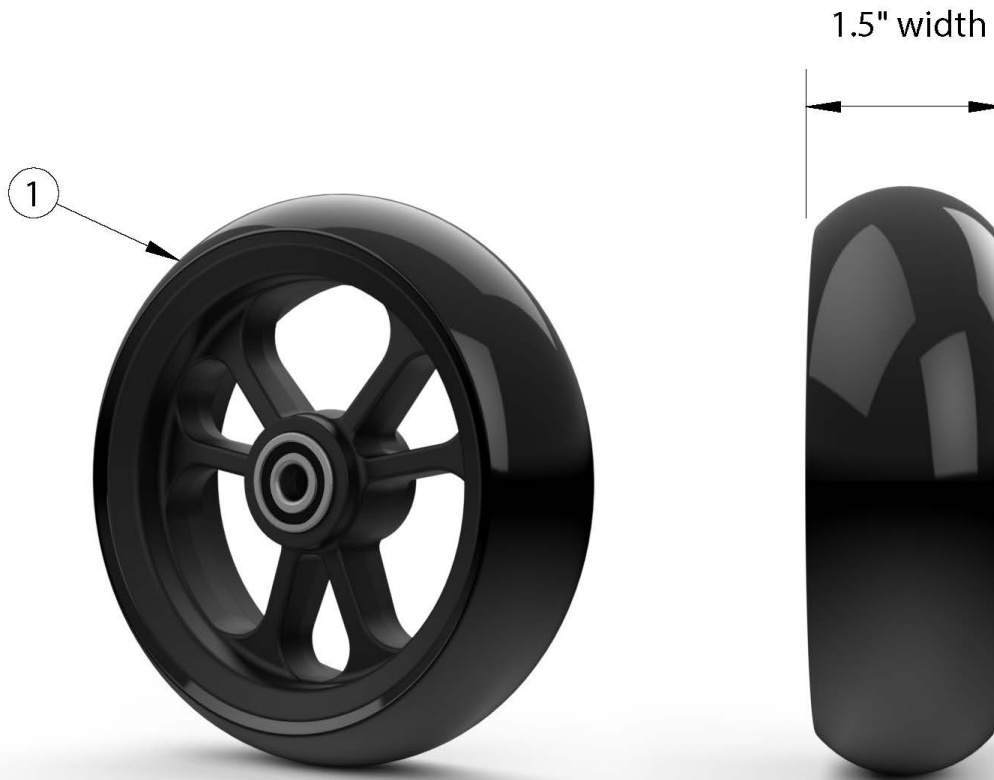

Catalyst E Casters - 1.5" Poly

Item Number	Part Number	Description	Quantity	Retail
1a	111842	Caster 4 x 1.5" Poly	1	\$58.83
1b	111843	Caster 5 x 1.5" Poly	1	\$58.83
1c	111844	Caster 6 x 1.5" Poly	1	\$58.83