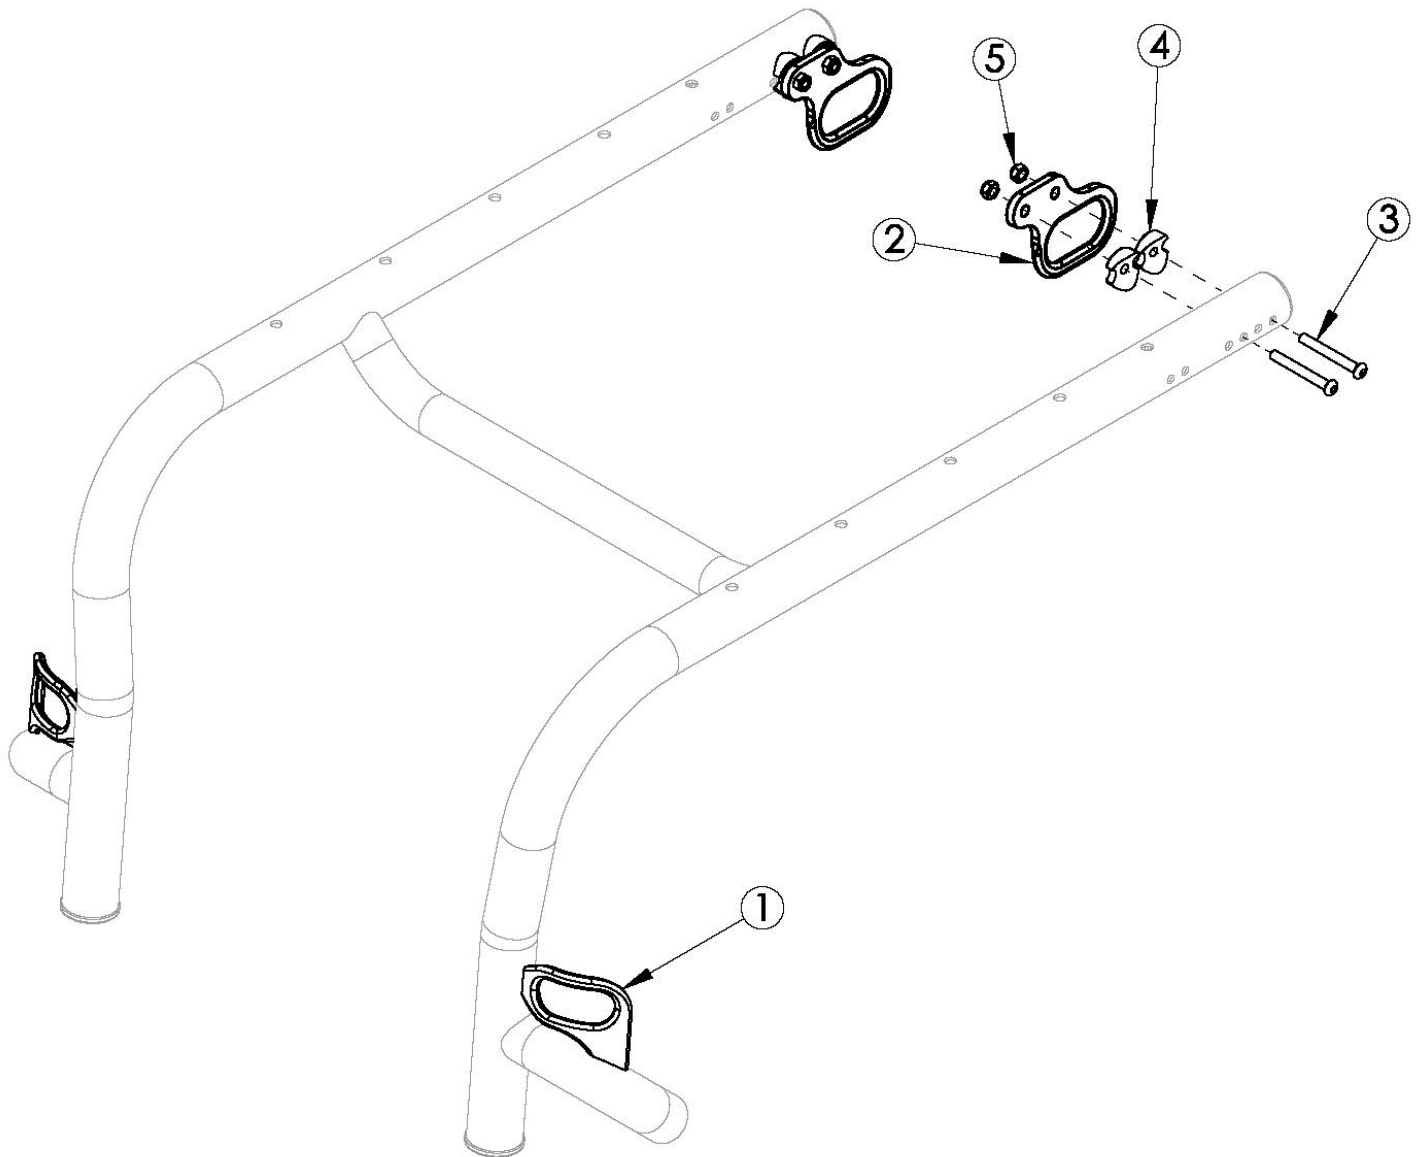

(Discontinued 2) Rogue Transit

This Rogue Transit is discontinued and was used on serial numbers RG0016500 through RG0016611. Rogue Transit cannot be retrofitted. If needing to add transit, please see the Rogue Rigid Frame page or call Customer Service.

Item Number	Part Number	Description	Quantity
3	003232	M6 x 55 BHCS Blk Zc	4
4	000248	Saddle 1.375"	4
5	100658	M6 Nylock Nut Blk Zn	4