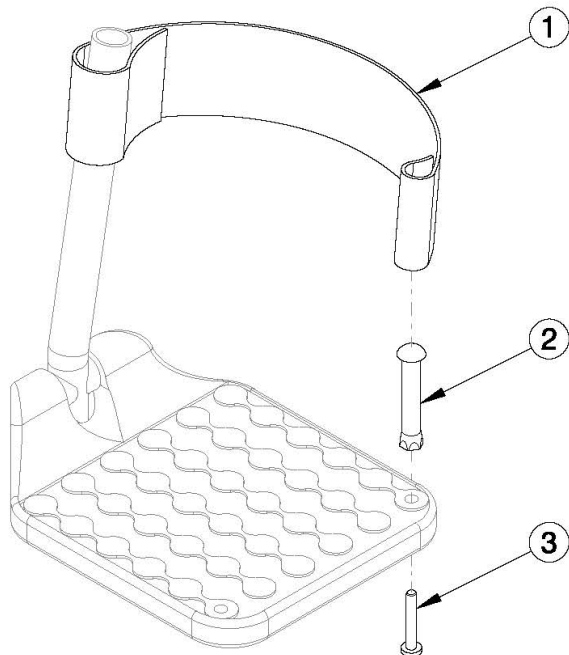

# Catalyst Heel Loops

Heel Loop				
Part No.	Used on Chair Widths			Strap Length
	Angle Adjustable / Multi-Angle	Composite	Composite Angle Adjustable	
100591	N/A	14" - 15"	N/A	9.4"
100592	14" - 15"	16" - 17"	15" - 16"	10.4"
100593	16" - 22"	18" - 22"	17" - 22"	11.4"

Adjustable Heel Loop				
Part No.	Used on Chair Widths			Strap Length
	Angle Adjustable / Multi-Angle	Composite	Composite Angle Adjustable	
112009	10" - 13"	N/A	N/A	17"
103364	14" - 17"	14" - 18"	15" - 17"	19"
103365	18" - 20"	19" - 22"	18" - 20"	21"
103366	21" - 22"	N/A	21" - 22"	25"

Item Number	Part Number	Description	Quantity	Retail
1a	100591	Heel Loop Strap Short	1	\$20.40
1b	100592	Heel Loop Strap Medium	1	\$20.40
1c	100593	Heel Loop Strap Long	1	\$20.40
1d	112009	Adjustable Heel Loop Extra Short	1	\$25.50
1e	103364	Adjustable Heel Loop Short	1	\$25.50
1f	103365	Adjustable Heel Loop Medium	1	\$25.50
1g	103366	Adjustable Heel Loop Long	1	\$25.50
2	100551	Heel Loop Peg	1	\$4.57
3	101471	10-32 x 1-1/4 PH Pan HD T-B T/S ZC	1	\$0.53