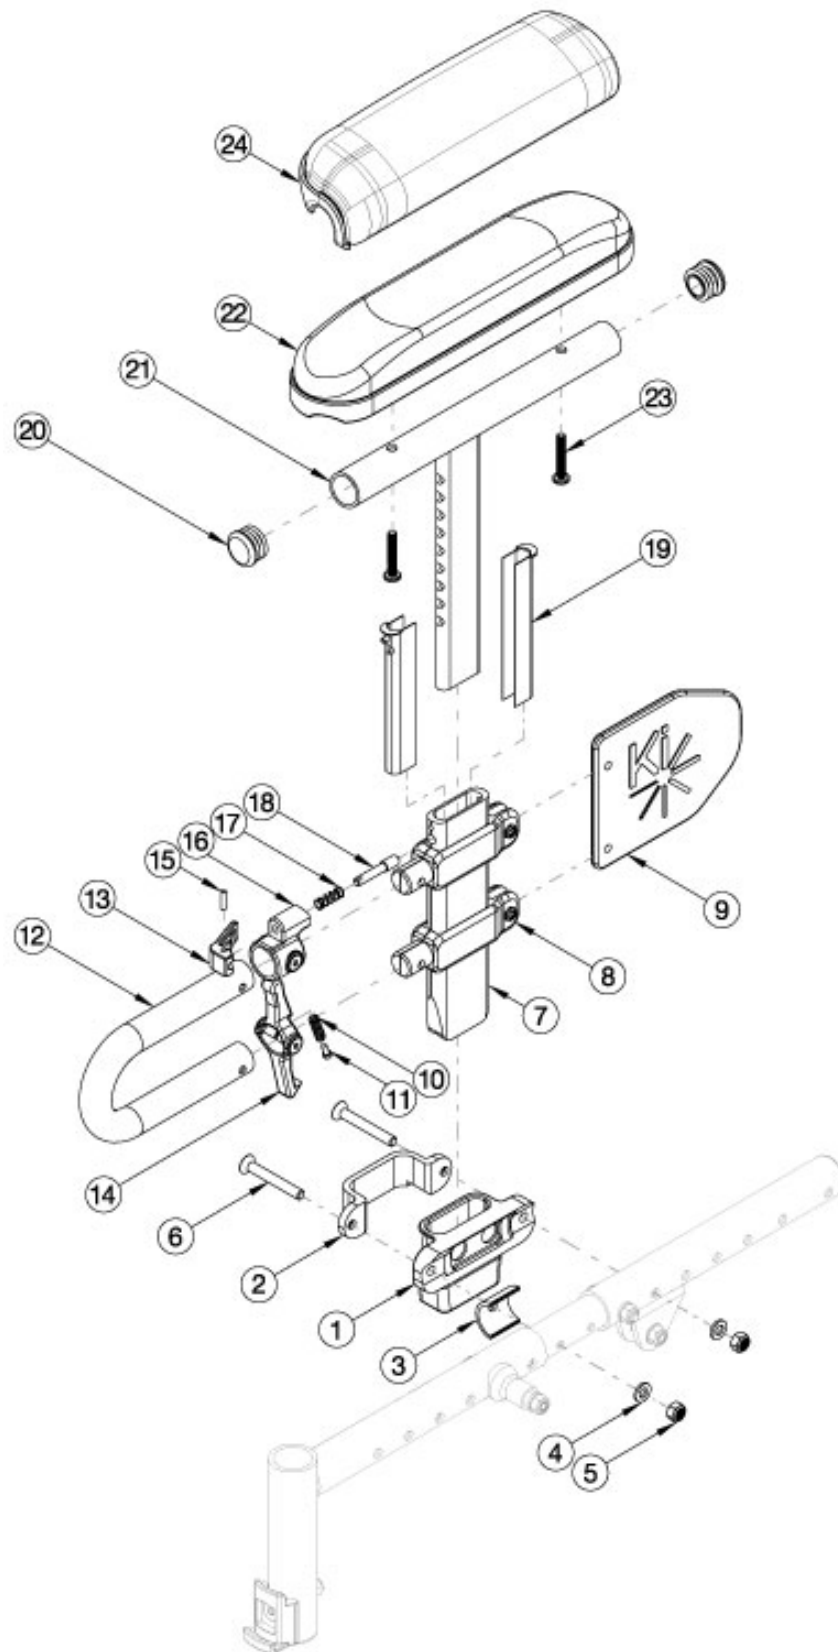

# Arc Height Adjustable Low T-Arm

If retrofitting, Receivers are needed. Callout #3: Spacer is needed when the receiver sits on the seat growth tube. Callout #6: Depending upon the placement of the receiver will depend on the length of screw you'll need. More specific information is on the way! Please note there is a receiver screw and spacer kit that includes all potential screw sizes and spacer (you will need qty 2 for a pair).

Item Number	Part Number	Description	Quantity
		<i>Replaced 002683 / 002684</i>	
1-6	113772	Height Adj T-Arm Receiver Assembly, Arc	1
3-6	113771	Height Adj T-Arm Receiver Hardware Kit, Arc	1
3, 6a, 6b, 6c	113793	Height Adj T-Arm Receiver Screw Kit, Arc <i>Includes all three receiver screw sizes and spacer. Accommodates one side.</i>	1
1	110240	Receiver, T-Am	1
2	000088	Height Adjustable T Armrest Bracket	1
3	114443	Tube Spacer, Black, 1" OD x .083" x .80 LG	1
4	100746	M6 Flat Washer Blk Zn	2
5	100658	M6 Nylock Nut Blk Zn	2
6a	101592	M6 x 45 CLS10.9 DIN7991 FHCS BLKZC	2
6b	110286	FHCS, M6 x 1.0 x 70 CLS 12.9 BLZ, P/T, DIN7991	2
6c	100662	M6 x 25 FSHCS BLK ZC	2
7	002105	Tube, Outer, T-Arm, Low	1
10	000135	Height Adjustable T Armrest Release Lever Spring	1
11	000152	Height Adjustable T Armrest Release Spring Button	1
12	002104	Transfer Tube, T-Arm, Low	1
14	002106	Lever, T-Arm, Low	1
15	200257	Dowel Pin 1/8 x 1/2	1
16	000096	Height Adjustable T Armrest Pin Lock Housing	1
17	000134	Height Adjustable Armrest Lever Spring	1
18	000099	Height Adjustable Armrest Lever Pin	1
19	000090	Height Adjustable T Armrest Shim	2
20	100803	Tube End Plug 7/8"	2
20, 21a	002648	Post Weldment, T-Arm, Low, Desk	1
20, 21b	002649	Post Weldment, T-Arm, Low, Full	1
22a	100500	Arm Pad Full	1
22b	100501	Arm Pad Desk	1