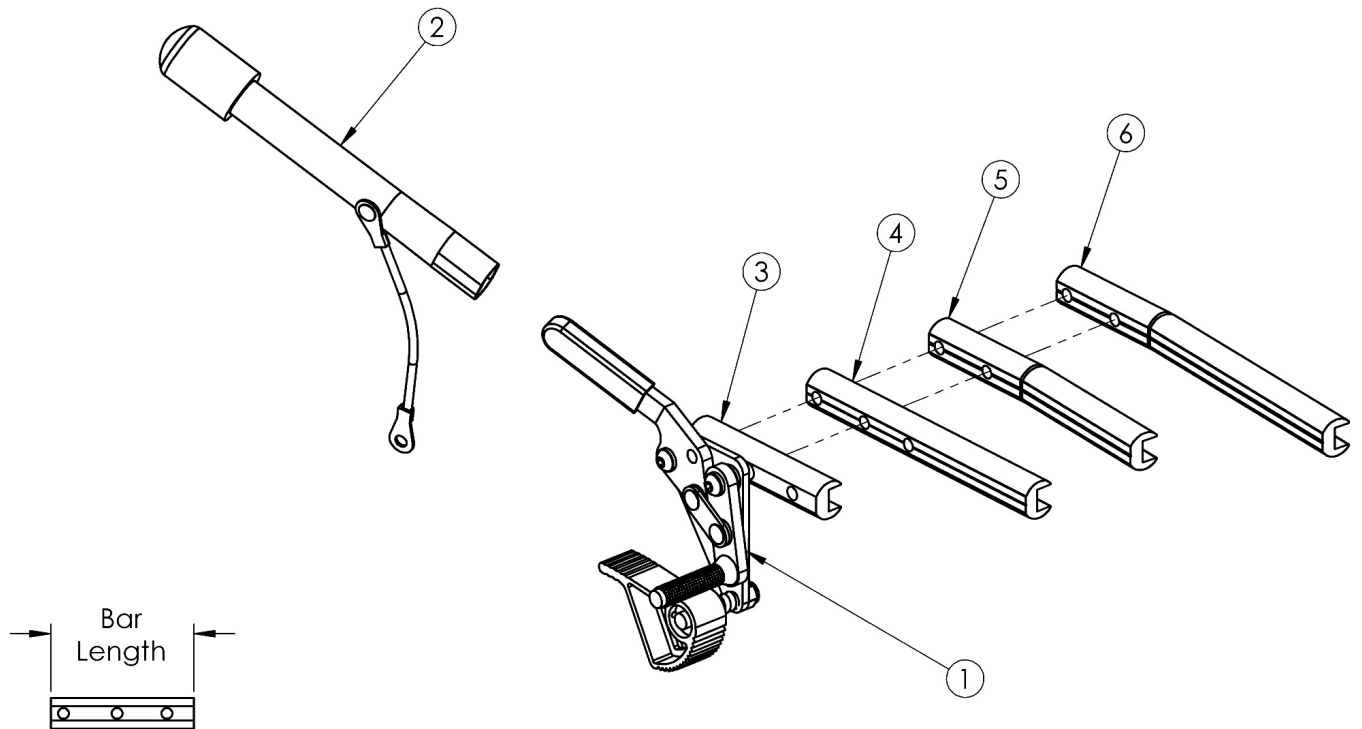

Clik Grade Aid

Part #	Bar	Length
003415	Standard	3.5"
001321	Extended	6.0"
002574	Bent	6.0"
003106	Extended Bent	8.0"

Item Number	Part Number	Description	Quantity	Retail
1a, 3	503830	Wheel Lock Push Grade Aid, Left w/ Instruction <i>This kit contains 102987 wheel lock along with an instruction for reversing the wheel lock</i>	1	\$86.80
1b, 3	503831	Wheel Lock Push Grade Aid, Right w/ Instruction <i>This kit contains 102988 wheel lock along with an instruction for reversing the wheel lock</i>	1	\$86.80
1a, 2, 3	502655	Wheel Lock Push Grade Aid With Extension Left	1	\$101.31
1b, 2, 3	502656	Wheel Lock Push Grade Aid With Extension Right	1	\$101.31
2	200369	Wheel Lock Extension <i>6" long extension</i>	1	\$16.50
3	003415	Standard Wheel Lock Bar	1	\$17.07
4	001321	Wheel Lock Mount Bar Extended <i>Used as needed</i>	1	\$10.01

Item Number	Part Number	Description	Quantity	Retail
5	002574	Wheel Lock Bar Bent <i>Used with Offset Frame</i>	1	\$16.04
6	003106	Extended Wheel Lock Bar Bent <i>Used as needed with Offset Frame</i>	1	\$19.96