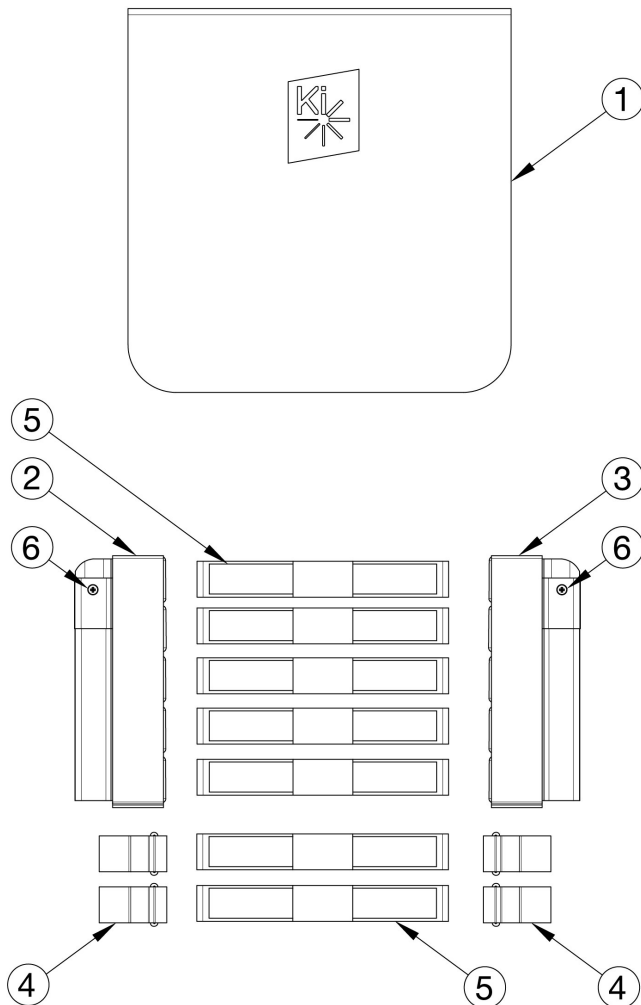

# Catalyst Tension Adjustable Back Upholstery - Height Adjustable Depth Adjustable Backposts

Backrest Range and Height	Wings	Total Strap Qty	Total D-Ring Qty
Short 13"	003094 003095	5	0
Short 14" - 15"	003094 003095	6	2
Short 16" - 17" Medium 16" - 17"	003094 003095	7	4
Medium 18" - 19"	003096 003097	8	6
Medium 20" Tall 20" - 21"	003096 003097	9	8
Tall 22" - 23"	003096 003097	10	10
Tall 24"	003096 003097	11	12

Assemblies contain the cover, amount of straps and d-rings used for the tallest height listed in the assembly. Attaching hardware is not included with the back upholstery assemblies

Item Number	Part Number	Description	Quantity
1b, 2a, 3a, 4, 5a	505619	Back Upholstery Assembly Tension Adjustable with Standard Cover 14W, 13" - 17" Height, Height Adjustable Depth Adjustable Backposts	1
1c, 2b, 3b, 4, 5a	505620	Back Upholstery Assembly Tension Adjustable with Standard Cover 14W, 16" - 20" Height, Height Adjustable Depth Adjustable Backposts	1
1e, 2a, 3a, 4, 5b	505621	Back Upholstery Assembly Tension Adjustable with Standard Cover 15W, 13" - 17" Height, Height Adjustable Depth Adjustable Backposts	1