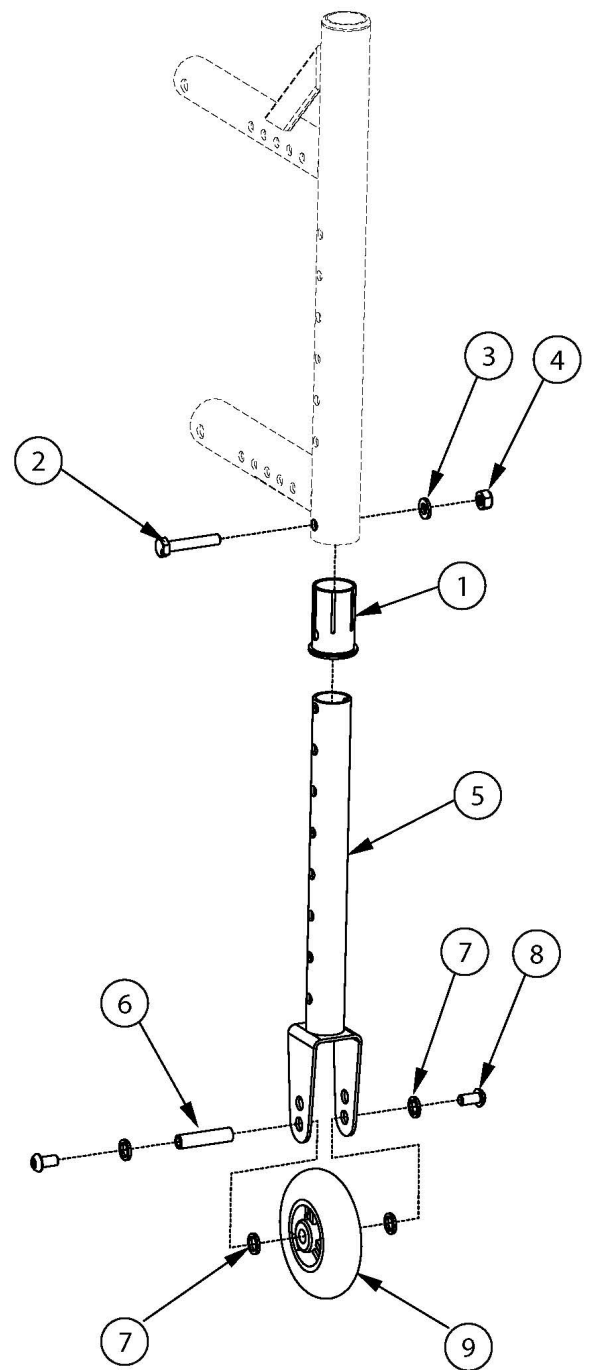

# Catalyst 5VX Transit Wheels

New rear frames required with serial numbers prior to C5053765, C5HD003546, or CVX0091137 <p>  
 Not available with Heavy Duty Option

Item Number	Part Number	Description	Quantity	Retail
1-4, 5a, 6-9	505421	Catalyst 5VX Transit Wheels Tower Assembly Kit, Short (PAIR) Used with 14" - 15" rear seat heights	1	\$145.00

Item Number	Part Number	Description	Quantity	Retail
1-4, 5b, 6-9	505422	Catalyst 5VX Transit Wheel Tower Assembly Kit, Medium (PAIR) <i>Used with 15.5" - 17" rear seat heights</i>	1	\$145.00
1-4, 5c, 6-9	505423	Catalyst 5VX Transit Wheel Tower Assembly Kit, Long (PAIR) <i>Used with 17.5" - 20" rear seat heights</i>	1	\$145.00
1-4, 5a, 6-9	506286	Catalyst 5VX Transit Wheels Tower Assembly Kit, Short (One Side) <i>Used with 14" - 15" rear seat heights</i>	1	\$72.50
1-4, 5b, 6-9	506287	Catalyst 5VX Transit Wheels Tower Assembly Kit, Medium (One Side) <i>Used with 15.5" - 17" rear seat heights</i>	1	\$72.50
1-4, 5c, 6-9	506288	Catalyst 5VX Transit Wheels Tower Assembly Kit, Long (One Side) <i>Used with 17.5" - 20" rear seat heights</i>	1	\$72.50
1	003501	Step Tube/Transit Wheel Sleeve, CAT5VX	1	\$3.15
2	100860	M6 x 35 HHCS P/THD ZC	1	\$1.58
3	100746	M6 Flat Washer Blk Zn	1	\$1.58
4	100658	M6 Nylock Nut Blk Zn	1	\$1.05
5a	003701	Transit Wheel Tower Short <i>Used with 14" - 15" rear seat heights</i>	1	\$94.55
5b	003702	Transit Wheel Tower Medium <i>Used with 15.5" - 17" rear seat heights</i>	1	\$94.55
5c	003703	Transit Wheel Tower Long <i>Used with 17.5" - 20" rear seat heights</i>	1	\$94.55
6	000347	M6 x 1.0 Threaded Barrel	1	\$9.06
7	101701	Washer 3.315/.350 x .425/.525 x .059/.067 18-8 F/W	4	\$2.63
8	100667	M6 x 12 BTN SHCS BLKZC w/Patch	2	\$1.58
9	100790	Caster 3" Rollerblade	1	\$25.50