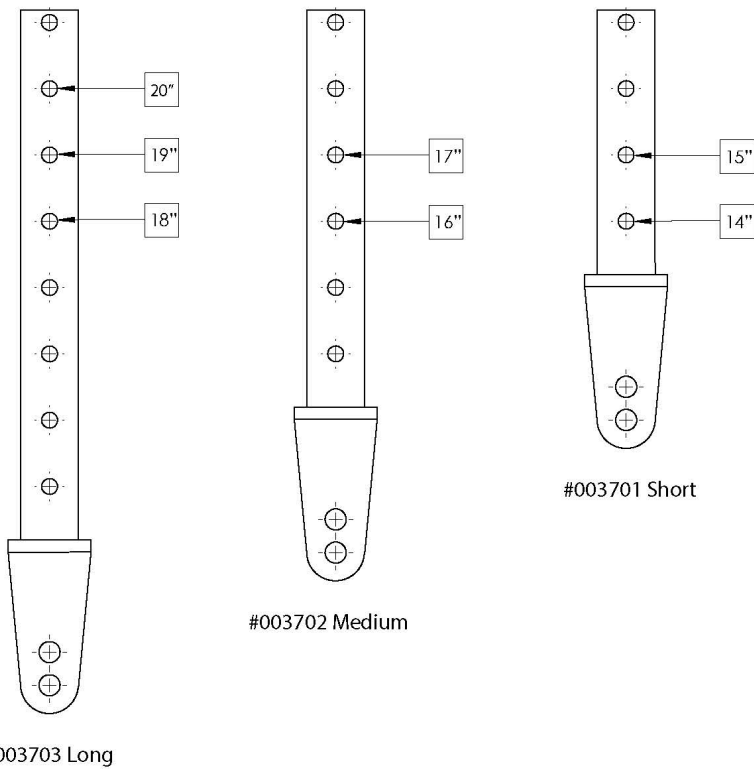

# Catalyst 5VX Transit Wheels

New rear frames required with serial numbers prior to C5053765, C5HD003546, or CVX0091137 <p>  
 Not available with Heavy Duty Option

Item Number	Part Number	Description	Quantity	Retail
1-4, 5a, 6-9	505421	Catalyst 5VX Transit Wheels Tower Assembly Kit, Short (PAIR) Used with 14" - 15" rear seat heights	1	\$145.00

Item Number	Part Number	Description	Quantity	Retail
1-4, 5b, 6-9	505422	Catalyst 5VX Transit Wheel Tower Assembly Kit, Medium (PAIR) <i>Used with 15.5" - 17" rear seat heights</i>	1	\$145.00
1-4, 5c, 6-9	505423	Catalyst 5VX Transit Wheel Tower Assembly Kit, Long (PAIR) <i>Used with 17.5" - 20" rear seat heights</i>	1	\$145.00
1-4, 5a, 6-9	506286	Catalyst 5VX Transit Wheels Tower Assembly Kit, Short (One Side) <i>Used with 14" - 15" rear seat heights</i>	1	\$72.50
1-4, 5b, 6-9	506287	Catalyst 5VX Transit Wheels Tower Assembly Kit, Medium (One Side) <i>Used with 15.5" - 17" rear seat heights</i>	1	\$72.50
1-4, 5c, 6-9	506288	Catalyst 5VX Transit Wheels Tower Assembly Kit, Long (One Side) <i>Used with 17.5" - 20" rear seat heights</i>	1	\$72.50
1	003501	Step Tube/Transit Wheel Sleeve, CAT5VX	1	\$3.15
2	100860	M6 x 35 HHCS P/THD ZC	1	\$1.58
3	100746	M6 Flat Washer Blk Zn	1	\$1.58
4	100658	M6 Nylock Nut Blk Zn	1	\$1.05
5a	003701	Transit Wheel Tower Short <i>Used with 14" - 15" rear seat heights</i>	1	\$94.55
5b	003702	Transit Wheel Tower Medium <i>Used with 15.5" - 17" rear seat heights</i>	1	\$94.55
5c	003703	Transit Wheel Tower Long <i>Used with 17.5" - 20" rear seat heights</i>	1	\$94.55
6	000347	M6 x 1.0 Threaded Barrel	1	\$9.06
7	101701	Washer 3.315/.350 x .425/.525 x .059/.067 18-8 F/W	4	\$2.63
8	100667	M6 x 12 BTN SHCS BLKZC w/Patch	2	\$1.58
9	100790	Caster 3" Rollerblade	1	\$25.50