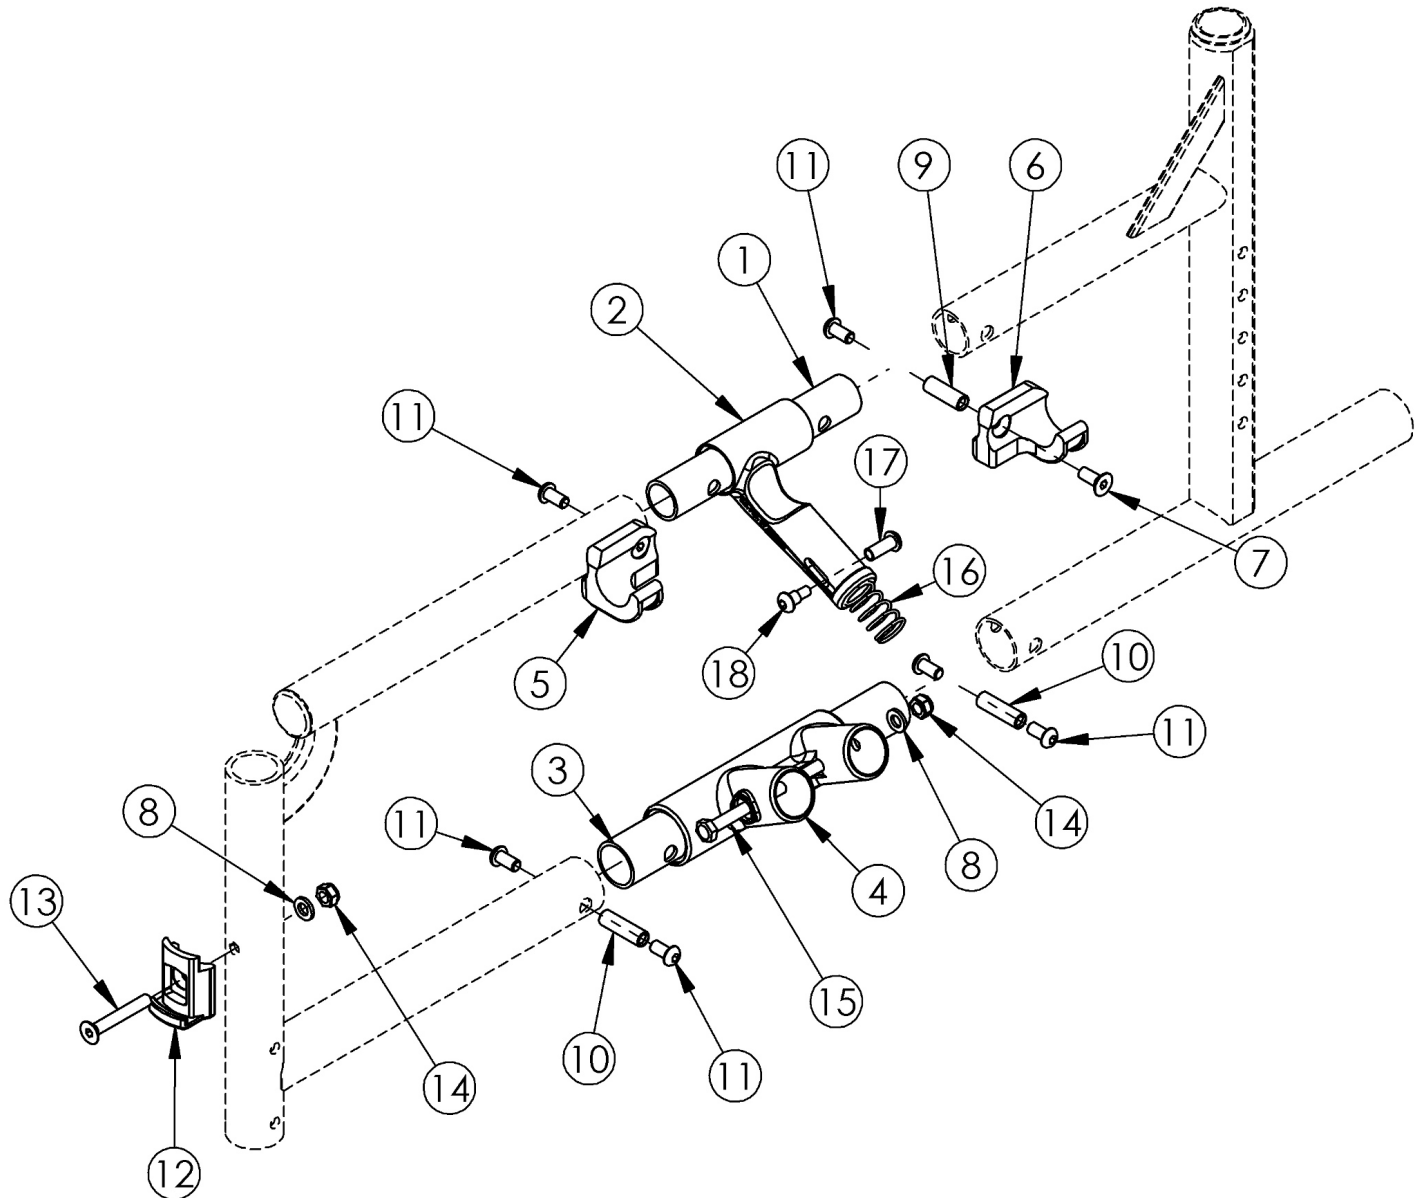

Catalyst 4 Side Frame Assembly - Open Seating (Seating System)

Upper Pivot Assemblies are based on seat width

| Item Number | Part Number | Description | Quantity | Retail |
|-------------|-------------|--|----------|---------|
| 2b, 16-18 | 500024 | Upper Pivot Assembly 14" Width <i>This kit also contains the 14" slider link (not pictured)</i> | 1 | \$44.77 |
| 2a, 16-18 | 500025 | Upper Pivot Assembly 15" Width <i>This kit also contains the 15" slider link (not pictured)</i> | 1 | \$44.77 |
| 2a, 16-18 | 500026 | Upper Pivot Assembly 16" Width | 1 | \$44.77 |