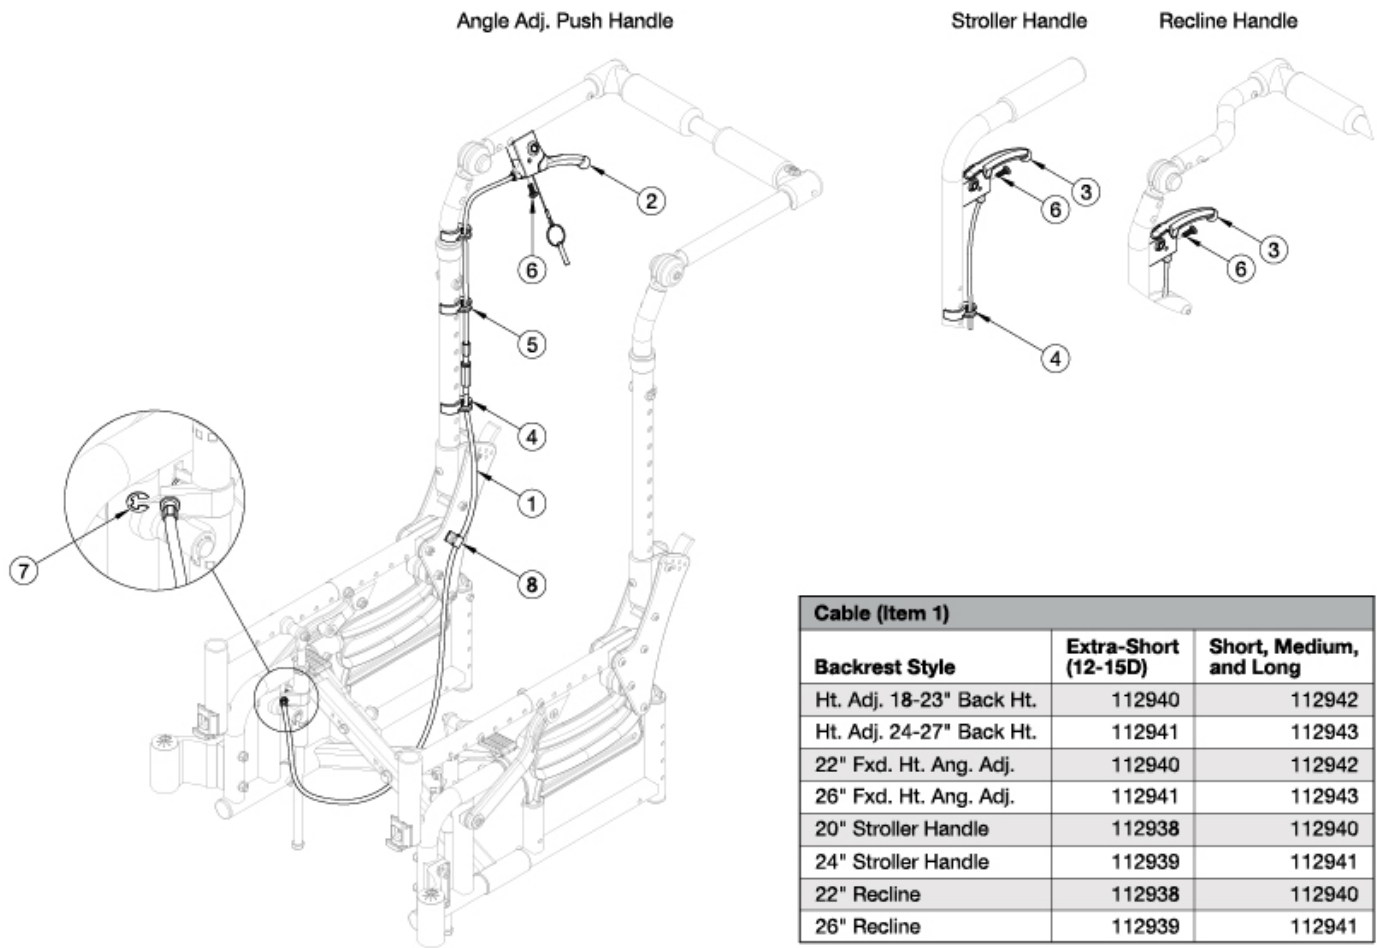

Arc Dual Hand Tilt Mechanism

Cable (Item 1)		
Backrest Style	Extra-Short (12-15D)	Short, Medium, and Long
Ht. Adj. 18-23" Back Ht.	112940	112942
Ht. Adj. 24-27" Back Ht.	112941	112943
22" Fxd. Ht. Ang. Adj.	112940	112942
26" Fxd. Ht. Ang. Adj.	112941	112943
20" Stroller Handle	112938	112940
24" Stroller Handle	112939	112941
22" Recline	112938	112940
26" Recline	112939	112941

Please note cable kits 112938 - 112943 contain two cables and two e-rings.

Item Number	Part Number	Description	Quantity
1c, 2, 4-8	112988	Complete Dual Hand Tilt, Height Adjustable, 18-23" Height, Extra Short Depth Range, Arc	1
1e, 2, 4-8	112989	Complete Dual Hand Tilt, Height Adjustable, 18-23" Height, Short/Med/Long Depth Range, Arc	1
1d, 2, 4-8	112990	Dual Hand Tilt, Height Adjustable, 24-27" Height, Extra Short Depth Range, Arc	1
1f, 2, 4-8	112991	Dual Hand Tilt, Height Adjustable, 24-27" Height, Short/Med/Long Depth Range, Arc	1
1c, 3, 4, 6-8	112992	Dual Hand Tilt, Fixed Height, 22" Height, Extra Short Depth Range, Arc	1
1e, 3, 4, 6-8	112993	Dual Hand Tilt, Fixed Height, 22" Height, Short/Med/Long Depth Range, Arc	1
1d, 3, 4, 6-8	112994	Dual Hand Tilt, Fixed Height, 26" Height, Extra Short Depth Range, Arc	1
1f, 3, 4, 6-8	112995	Dual Hand Tilt, Fixed Height, 26" Height, Short/Med/Long Depth Range, Arc	1