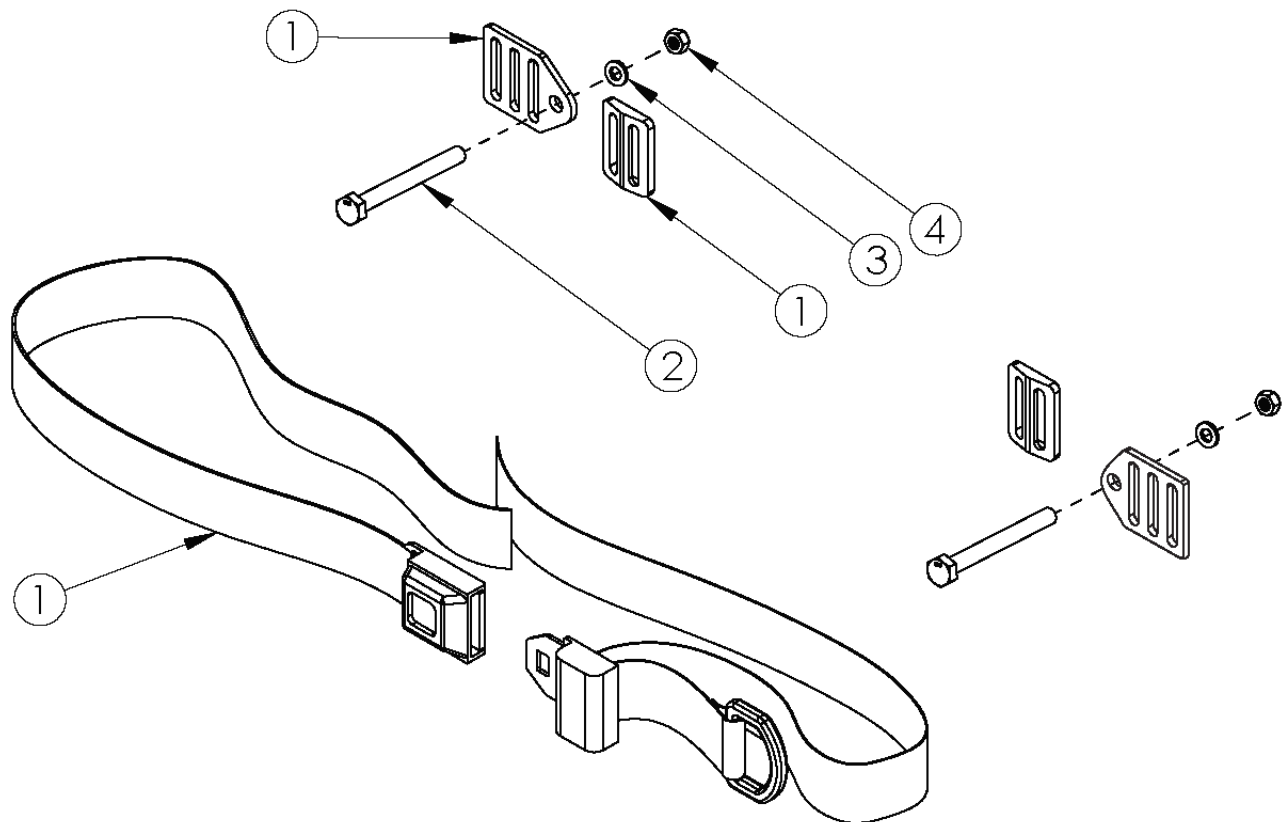

# Catalyst Pelvic Positioning Belts - 1" Auto Buckle and Hardware

| Item Number | Part Number | Description  | Quantity |
|-------------|-------------|--|----------|
| 1, 2, 3, 4  | 111381      | Belt Pelvic Positioning 1" Auto Buckle 51", Catalyst/Spark | 1        |
| 1           | 100614      | Belt Pelvic Positioning 1" Auto Buckle 51"                 | 1        |
| 2           | 100681      | M6 x 40 CLS8.8 DIN931 HHCS ZC                              | 2        |
| 3           | 100746      | M6 Flat Washer Blk Zn                                      | 2        |
| 4           | 100658      | M6 Nylock Nut Blk Zn                                       | 2        |