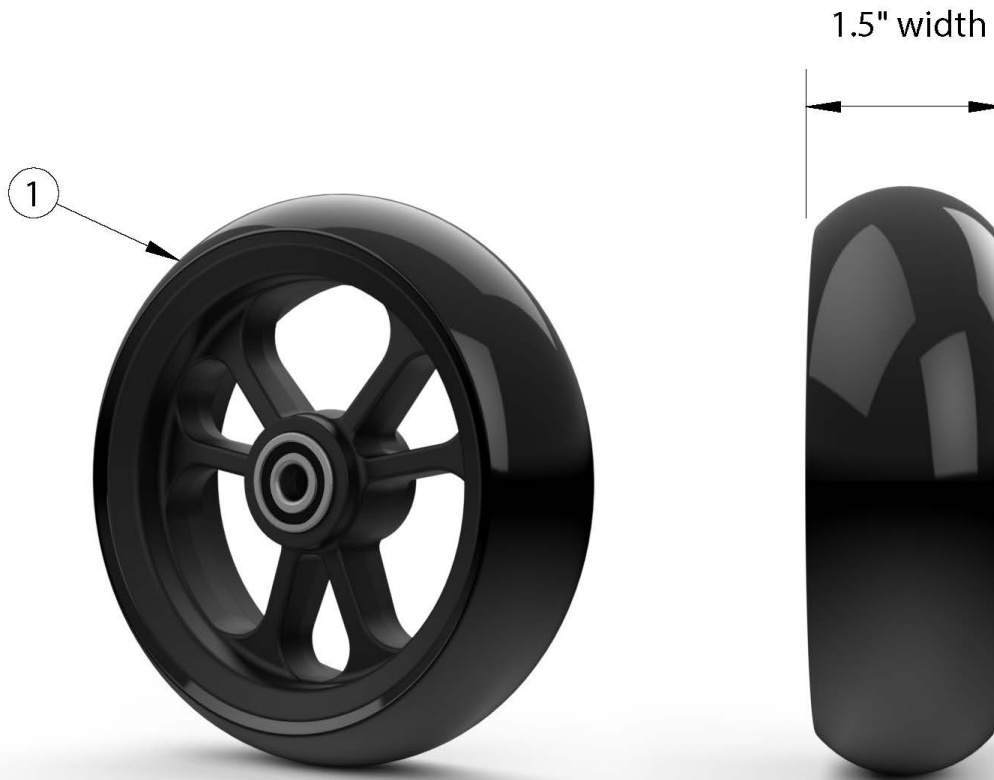

## Catalyst 5 Casters - 1.5" Poly

*If changing size of casters, new forks may be needed.*

Item Number	Part Number	Description	Quantity
1a	111842	Caster 4 x 1.5" Poly <i>Replaced part numbers 100809 and 102353</i>	1
1b	111843	Caster 5 x 1.5" Poly <i>Replaced part numbers 100807 and 103014</i>	1
1c	111844	Caster 6 x 1.5" Poly <i>Replaced part number 100786</i>	1
1d	105164	Caster 8 x 1.5" Poly <i>Discontinued February 8th, 2021</i>	1