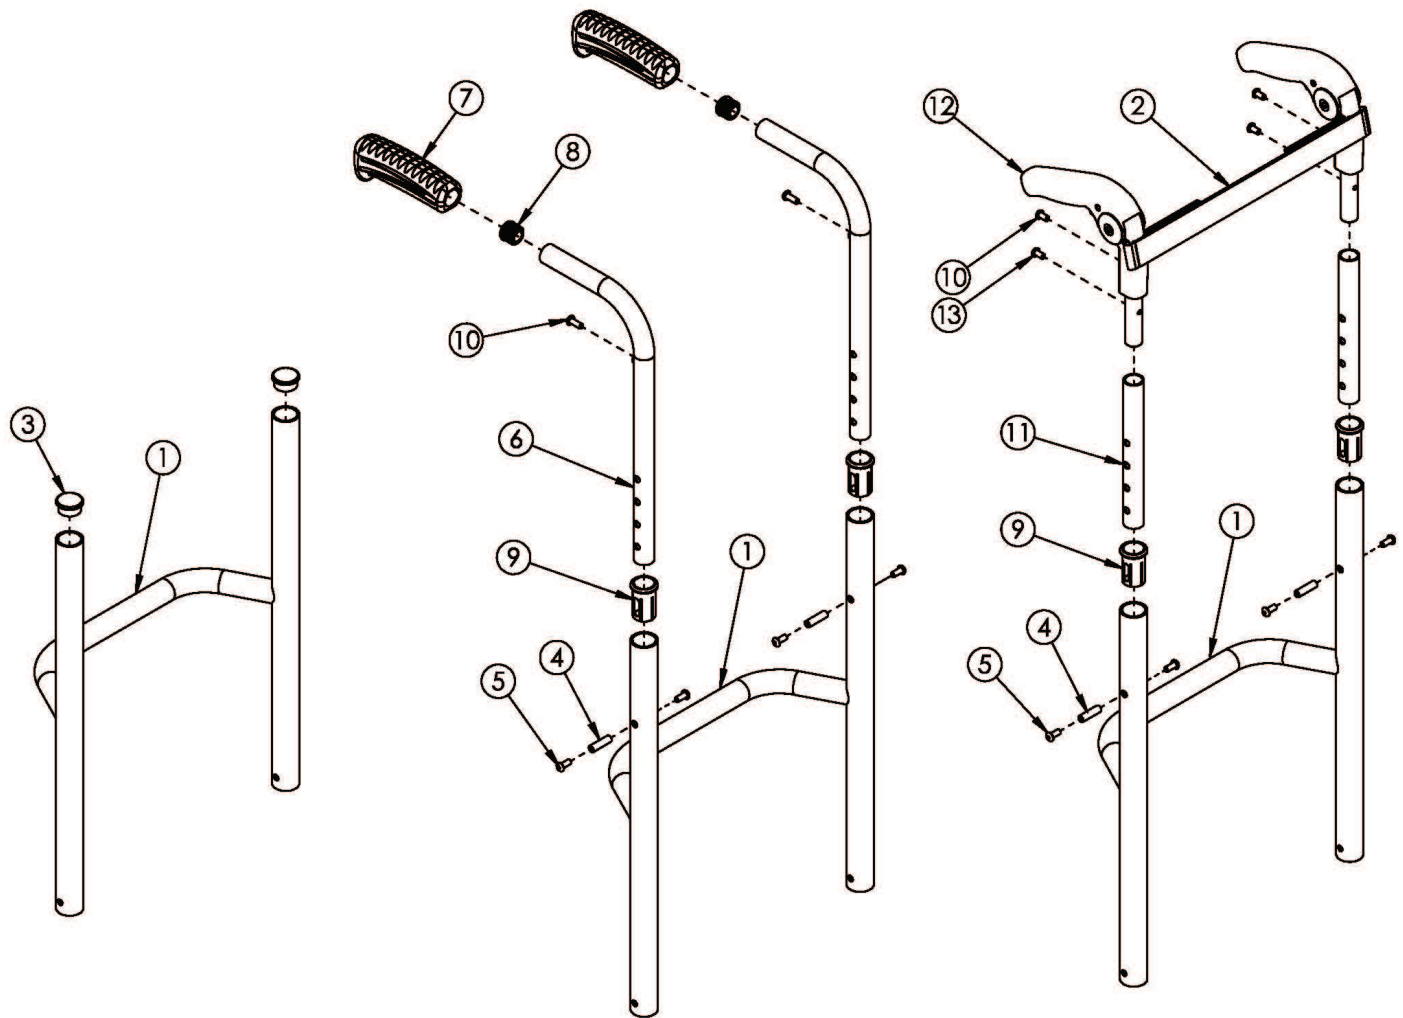

(Discontinued 1) Rogue Style Fixed Height Back Post with Non-Adjustable Height Rigidizer Bar on Rogue ALX (Formerly Tsunami)

This Rogue Style Backrest is not available with the Tsunami Heavy Duty option. If retrofitting to this backrest style, a minimum 1" of adjustable depth is required in addition to the Rogue Style Locking Backrest Mount and Hardware.

Item Number	Part Number	Description	Quantity
1a	108760	Fixed Height Rigid Backrest 5", 14" Wide <i>Used with 9" back height with standard or low profile push handles</i>	1
1b	108762	Fixed Height Rigid Backrest 6", 14" Wide <i>Used with 10" back height with standard or low profile push handles or 12" back height with fold down push handles</i>	1
1c	108764	Fixed Height Rigid Backrest 7", 14" Wide	1