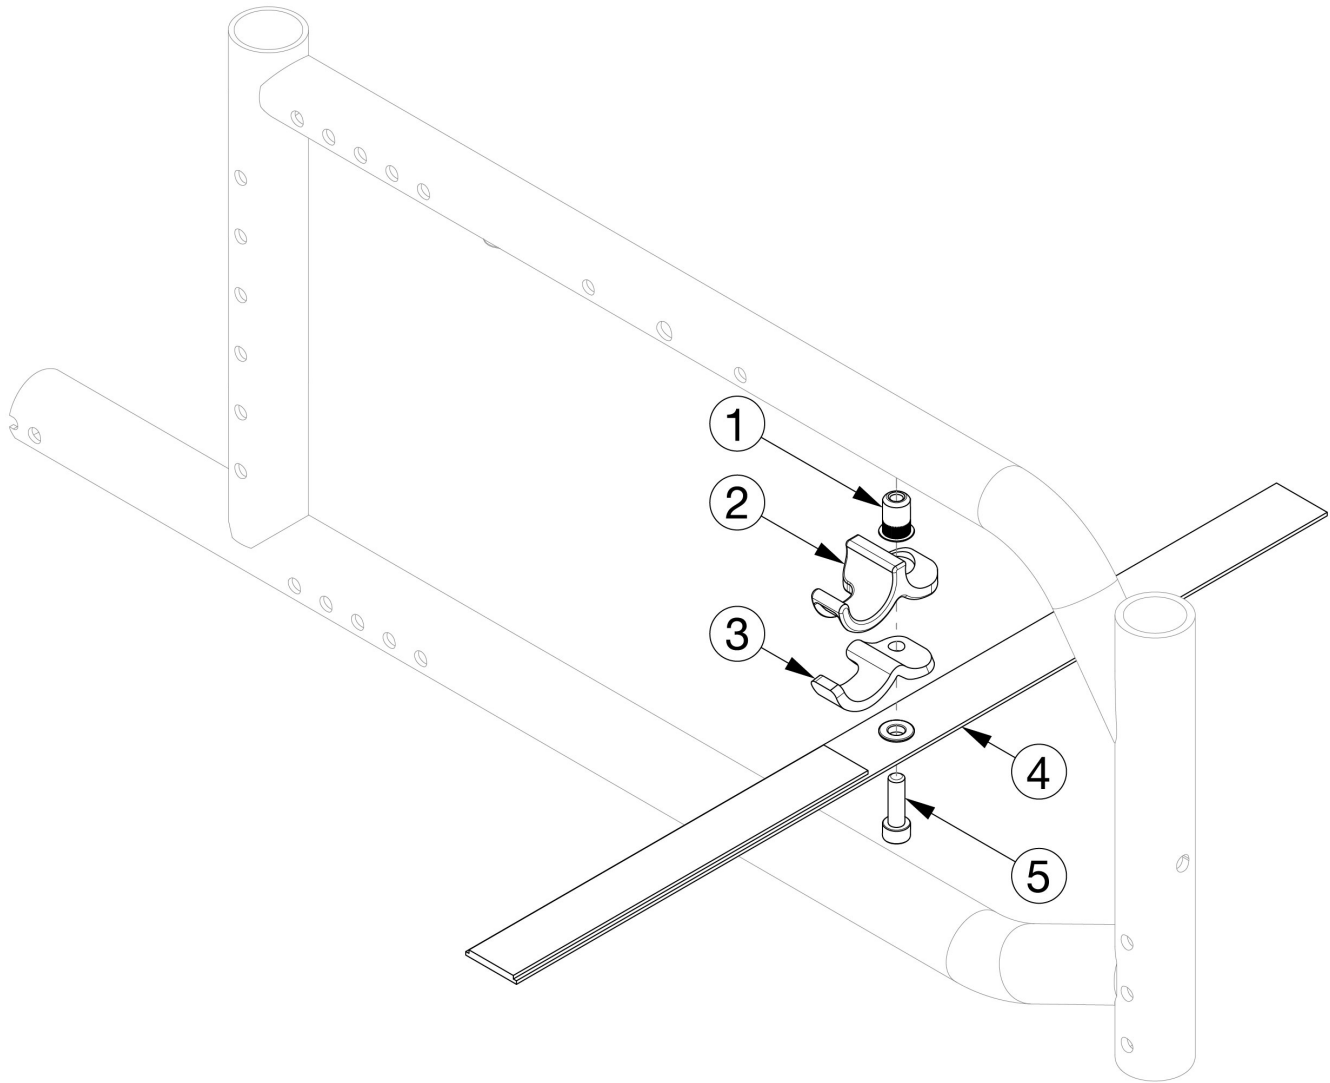

Catalyst E Velcro Closing Strap

Item Number	Part Number	Description	Quantity	Retail
1	100661	M6 X 1.0 Rivnut	1	\$0.94
2	111937	Seat Hook	1	\$0.85
3	111938	Seat Hook Support, Steel	1	\$2.50
4	101107	Crutch Holder Velcro Strap	1	\$22.06
5	101180	M6 x 20 SHCS BLK ZC	1	\$2.21