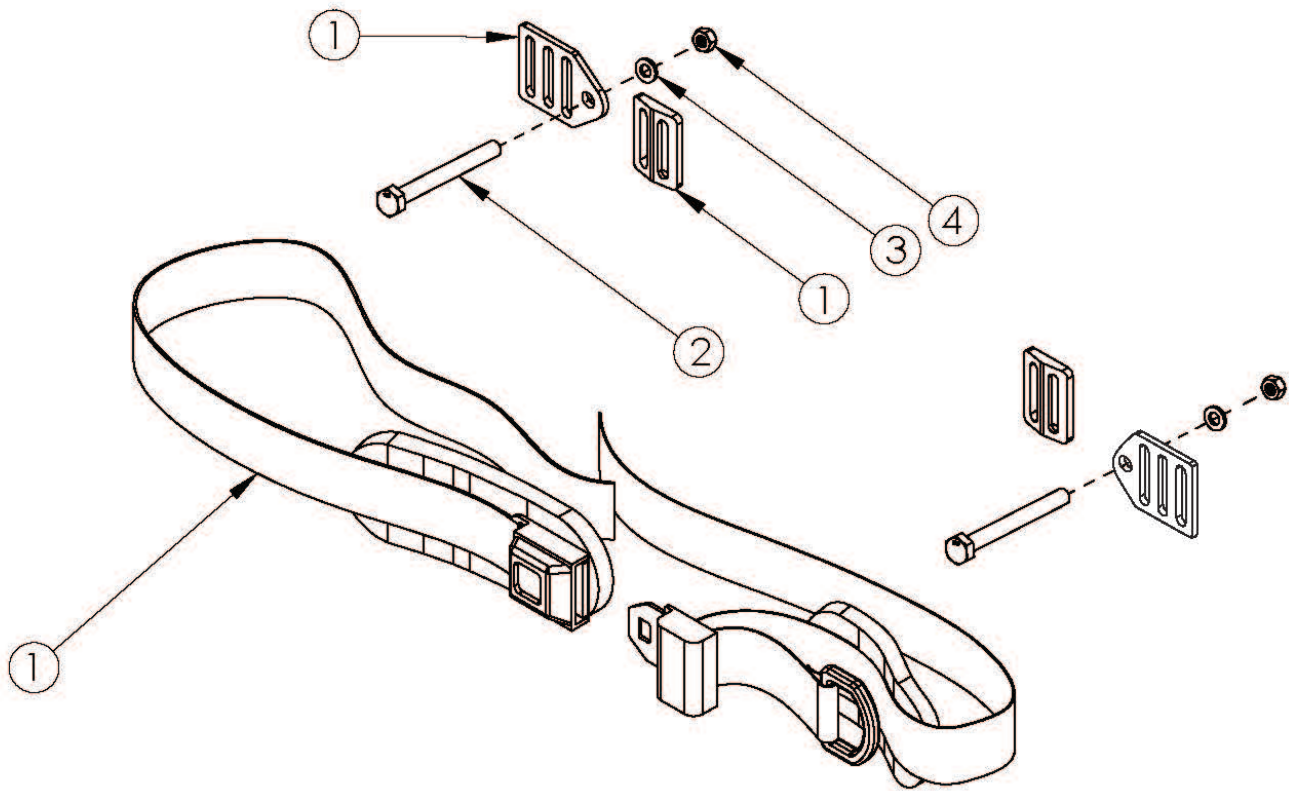

1" Padded Auto Buckle Pelvic Positioning Belt

Item Number	Part Number	Description	Quantity
1, 2a, 3, 4	111215	Belt Pelvic Positioning 1" Auto Buckle Padded 53", Catalyst/Spark	1
1, 2b, 3, 4	111216	Belt Pelvic Positioning 1" Auto Buckle Padded 53", Focus	1
1, 2c, 3, 4	111217	Belt Pelvic Positioning 1" Auto Buckle Padded 53", RG ALX/Rogue/LW XP	1
1, 2d, 3, 4	111218	Belt Pelvic Positioning 1" Auto Buckle Padded 53", Clik/Ethos	1
1, 2e, 3, 4	111219	Belt Pelvic Positioning 1" Auto Buckle Padded 53", Flip/Liberty	1
1	100613	Belt Pelvic Positioning 1" Auto Buckle Padded 53"	1
2a	100681	M6 x 40 CLS8.8 DIN931 HHCS ZC <i>Used on Catalyst and Spark</i>	2
2b	101125	M6 x 55 BTN SHCS BLKZC <i>Used on Focus</i>	2

Item Number	Part Number	Description	Quantity
2c	101781	M6 x 50mm Partial Thread BHCS Blk ZC <i>Used on Tsunami, Rogue and Rogue XP</i>	2
2d	100670	M6 x 45 BTN SHCS BLK ZC <i>Used on Clik and Ethos</i>	2
2e	101811	M6 x 35 BHCS Blk Zn <i>Used on Flip and Liberty</i>	2
3	100746	M6 Flat Washer Blk Zn	2
4	100658	M6 Nylock Nut Blk Zn	2