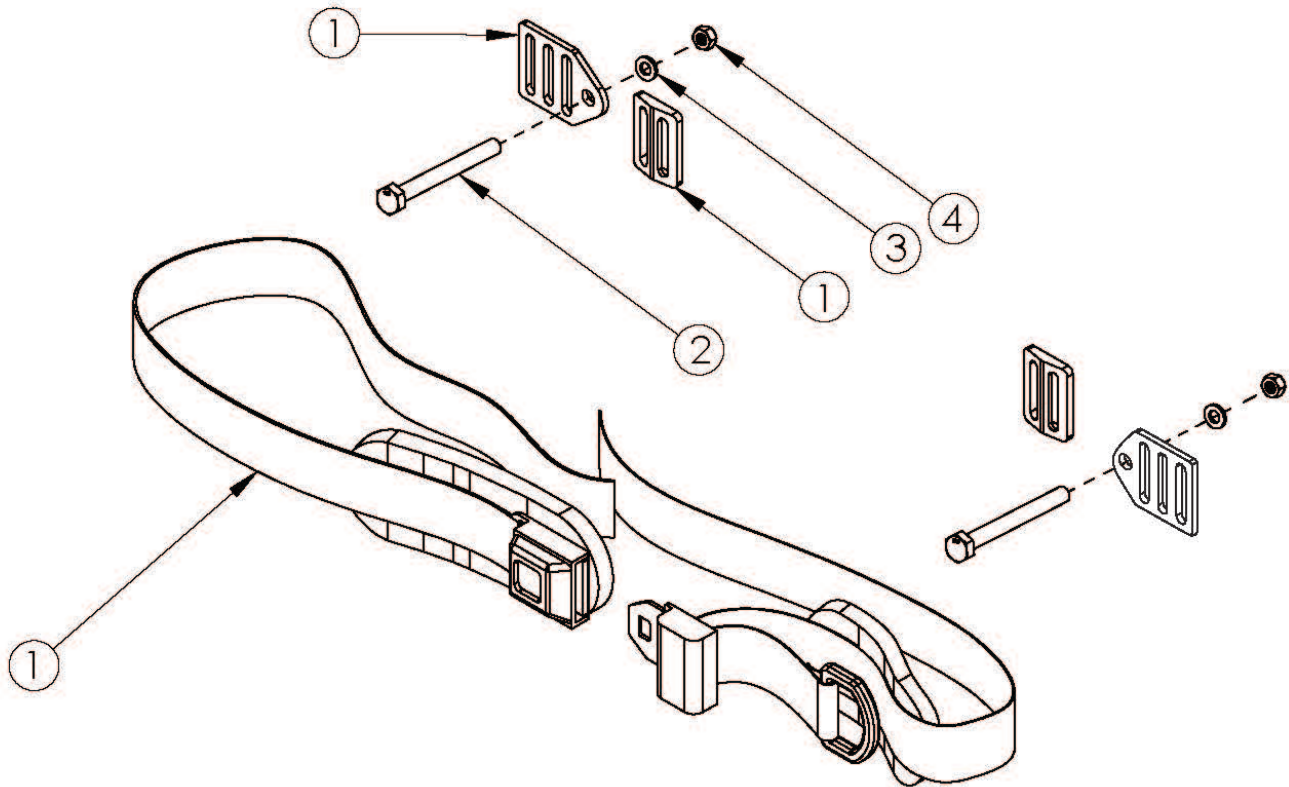

Catalyst Pelvic Positioning Belts - 1" Padded Auto Buckle and Hardware

Item Number	Part Number	Description	Quantity
1, 2, 3, 4	111215	Belt Pelvic Positioning 1" Auto Buckle Padded 53", Catalyst/Spark	1
1	100613	Belt Pelvic Positioning 1" Auto Buckle Padded 53"	1
2	100681	M6 x 40 CLS8.8 DIN931 HHCS ZC	2
3	100746	M6 Flat Washer Blk Zn	2
4	100658	M6 Nylock Nut Blk Zn	2