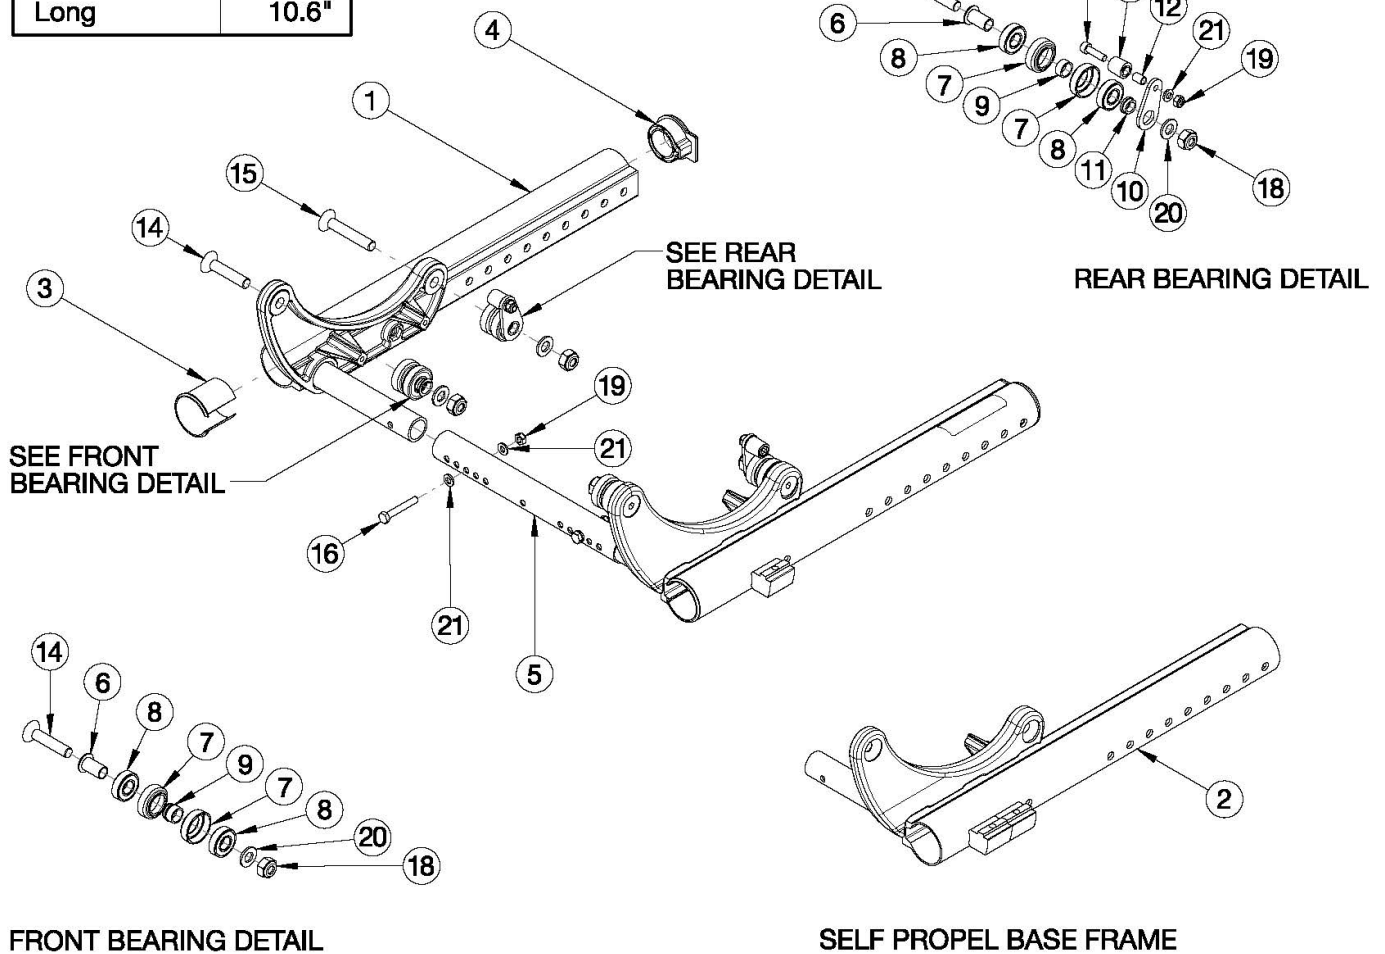

Focus CR Base Frame

Growth Strut	Length
Short	6.6"
Medium	8.6"
Long	10.6"

<p>
Heavy Duty Base Frame required for X-Large (20"-24") Frame Width Range

Item Number	Part Number	Description	Quantity	Retail
1a, 3, 4	501064_ _ _	Base Frame Assembly Right	1	\$405.73
1b, 3, 4	501065_ _ _	Base Frame Assembly Left	1	\$405.73
2a, 3, 4	503413_ _ _	Base Frame Self Propel Assembly Right	1	\$425.49

Item Number	Part Number	Description	Quantity	Retail
2b, 3, 4	503414_ _ _	Base Frame Self Propel Assembly Left	1	\$425.49
6-9, 14, 18, 20	502412	Front Bearing Kit Focus (1 Side)	1	\$70.47
6-13, 15, 17-21	502413	Rear Bearing Kit Focus (1 Side)	1	\$112.05
6-15, 17-21	501066	Bearing Replacement Kit Focus	1	\$364.71
3	001009	Sleeve Base Frame TILT	2	\$5.40
4	001010	Plug Base Frame TILT	2	\$10.12
5a	001011	Growth Strut, Base, Small Tilt <i>Used on Small Width Range</i>	1	\$18.91
5b	001012	Growth Strut, Base, Medium Tilt <i>Used on Medium Width Range</i>	1	\$18.91
5c	001013	Growth Strut, Base, Large Tilt <i>Used on Large Width Range</i>	1	\$18.91
6	001014	Bearing Shaft TILT	4	\$24.74
7	001015	Bearing Liner TILT	8	\$5.40
8	100902	Bearing 1 1/8" x 1/2" R8RS	8	\$6.30
9	001016	Bearing Spacer TILT	4	\$6.74
10	001017	Swivel Plate TILT	2	\$7.42
12	001019	Bearing Shaft Upper	2	\$5.62
13	001020	Bearing Upper TILT	2	\$5.40
14	101816	M10 x 50 FHCS Blk Zn	2	\$3.68
15	101817	M10 x 60 FHCS Blk Zn	2	\$4.73
16	101825	M6 x 40 HHCS Blk Zn	2	\$1.05
17	101845	M6 x 22 SHCS Blk Zn	2	\$1.58
18	101840	M10 Nylock Nut Blk Zn	4	\$1.05
19	100658	M6 Nylock Nut Blk Zn	4	\$1.05
20	101859	M10 Flat Washer Blk Zn	4	\$0.53
21	100746	M6 Flat Washer Blk Zn	6	\$1.58