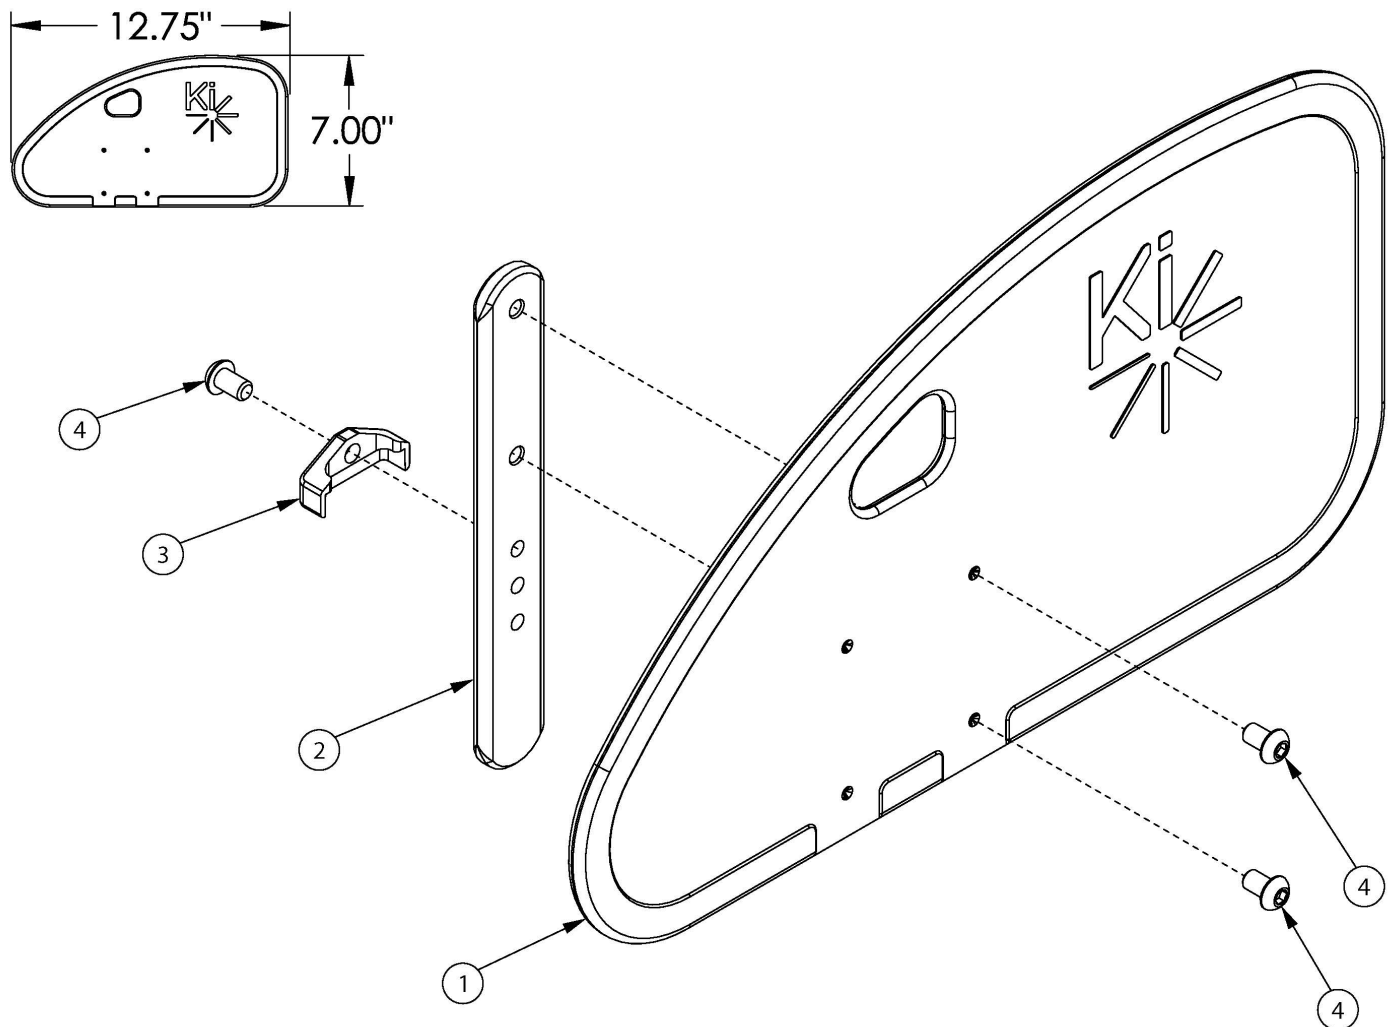

# Rogue ALX Side Guards - Removable Adult Composite (Formerly Tsunami)

If retrofitting, side guard receivers may be required

Item Number	Part Number	Description	Quantity
1-4	112578	Side Guard Assembly, Rear Drilled, Left <i>Used on all configurations of rigid chairs.</i>	1
1-4	112579	Side Guard Assembly, Rear Drilled, Right <i>Used on all configurations of rigid chairs.</i>	1
1-4	112580	Side Guard Assembly, Rear Drilled, PAIR <i>Used on all configurations of rigid chairs.</i>	1
1	112574	Side Guard Panel Rear Drilled	1
2	000140	Side Guard Post	1

<b>Item Number</b>	<b>Part Number</b>	<b>Description</b>	<b>Quantity</b>
3	001342	Side Guard Post Stop	1
4	101184	M6 x 10 BTN SHCS BLKZC w/Patch	3