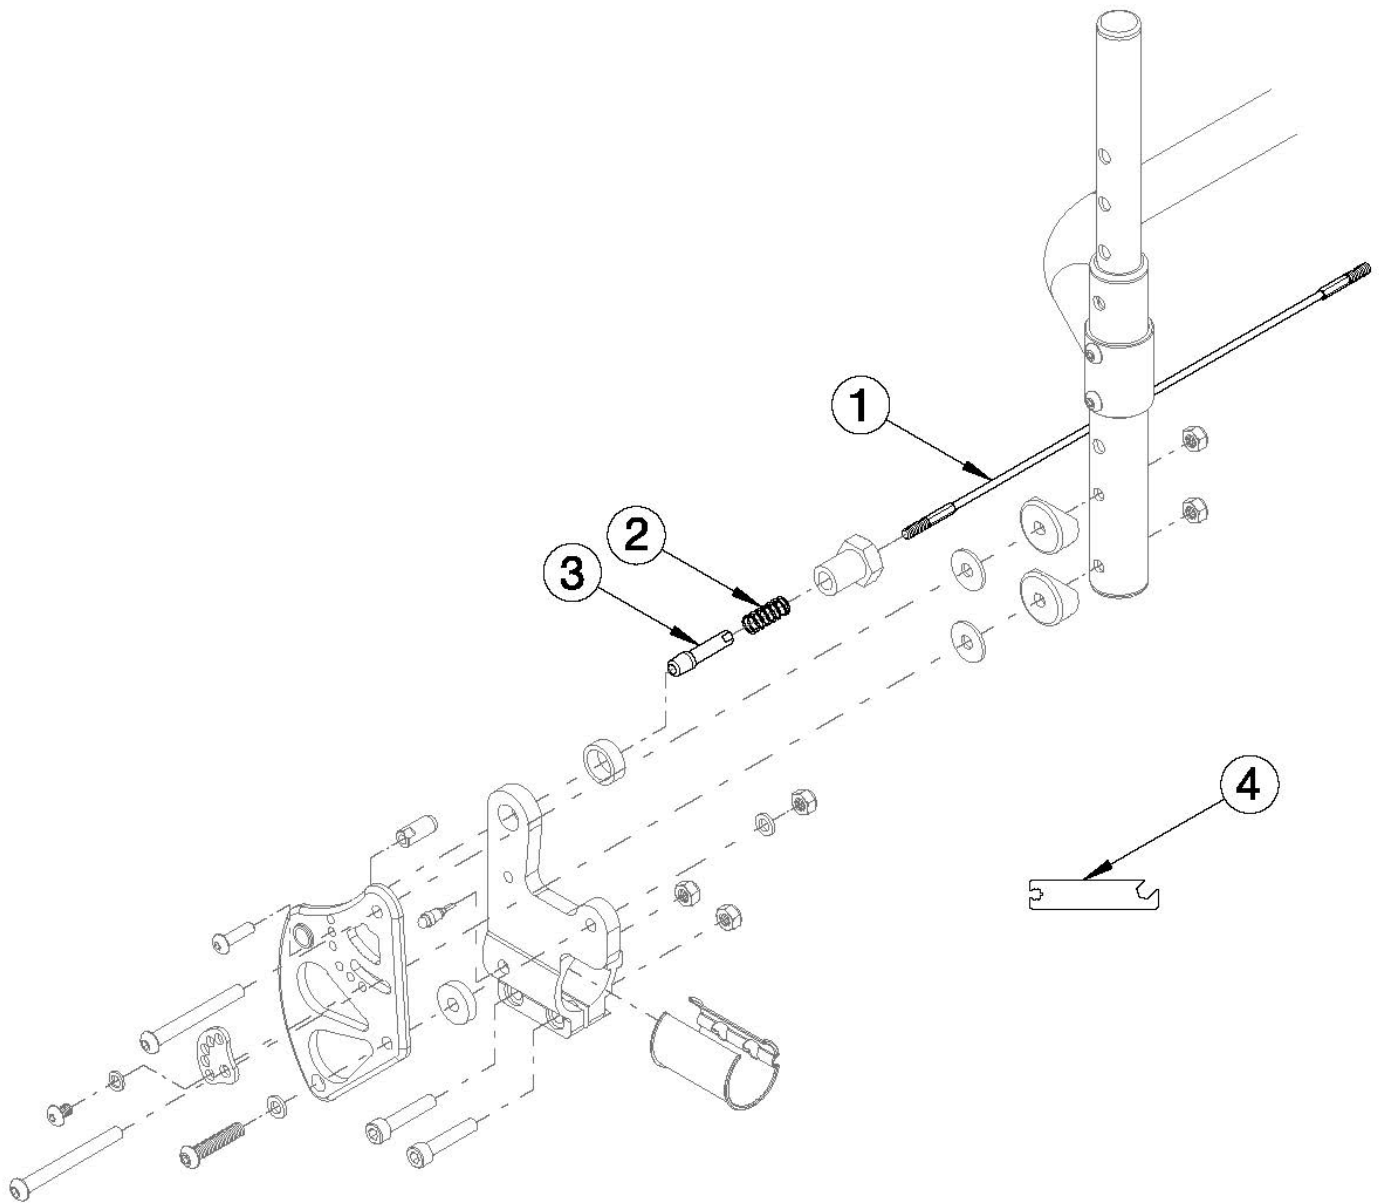

Rogue XP Backrest Mount - Growth

Spinergy Release Cable based on seat width The Spinergy Back Release Cable length will measure 1" less than the specified seat width

Item Number	Part Number	Description	Quantity
1a	102572	Spinergy Back Release Cable 10" Wide Black	1
1b	102573	Spinergy Back Release Cable 10" Wide Blue	1
1c	102574	Spinergy Back Release Cable 10" Wide Red	1
1d	102575	Spinergy Back Release Cable 10" Wide Yellow	1