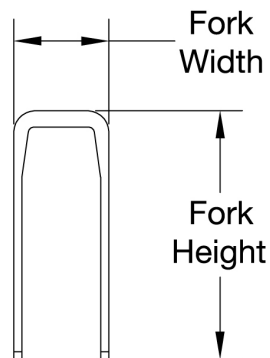

Catalyst Transit Forks and Stems

Std	3.5"
+ 3/4"	4.4"
+ 1 1/2"	5.1"

Fork	Height	Width
4" Std	3.6"	2.2"
5" Std	4.6"	2.2"
6" Std	5.6"	2.2"
6" Wide	5.8"	2.9"
7" Std	6.9"	2.2"
7" Wide	7.0"	2.9"

Item Number	Part Number	Description	Quantity
5a, 6a, 7	502653	Caster Attachment Hardware Kit CAT/FCS	1
5b, 6b, 7	502654	Caster Attachment Hardware Kit for 6" and 7" Wide Fork, CAT/FCS	1
8, 11, 12	500866	Std Caster Stem Assembly CAT	1
9, 11, 12, 13, 15, 16	500001	+3/4 Caster Stem Assembly CAT	1
10, 11, 12, 14, 15, 16	500002	+1 1/2 Caster Stem Assembly CAT	1
1a, 8, 11, 12, 19	123075	Transit Fork Assembly, Black, 4" Std Stem CAT	1
1b, 8, 11, 12, 19	123075_ _ _	Color Anodized/Color Accent Transit Fork Assembly 4" Std Stem CAT	1
1a, 9, 11, 12, 13, 15, 16, 19	123076	Transit Fork Assembly, Black, 4" +3/4" Stem CAT	1
1b, 9, 11, 12, 13, 15, 16, 19	123076_ _ _	Color Anodized/Color Accent Transit Fork Assembly 4" +3/4" Stem CAT	1
1a, 10, 11, 12, 14, 15, 16, 19	123071	Transit Fork Assembly, Black, 4" +1 1/2" Stem CAT	1
1b, 10, 11, 12, 14, 15, 16, 19	123071_ _ _	Color Anodized/Color Accent Transit Fork Assembly 4" +1 1/2" Stem CAT	1
2a, 8, 11, 12, 18a	123077	Transit Fork Assembly, Black, 5" Std Stem CAT	1
2b, 8, 11, 12, 18a	123077_ _ _	Color Anodized/Color Accent Transit Fork Assembly 5" Std Stem CAT	1
2a, 9, 11, 12, 13, 15, 16, 18a	123072	Transit Fork Assembly, Black, 5" +3/4" Stem CAT	1
2b, 9, 11, 12, 13, 15, 16, 18a	123072_ _ _	Color Anodized/Color Accent Transit Fork Assembly 5" +3/4" Stem CAT	1
2a, 10, 11, 12, 14, 15, 16, 18a	123078	Transit Fork Assembly, Black, 5" +1 1/2" Stem CAT	1
2b, 10, 11, 12, 14, 15, 16, 18a	123078_ _ _	Color Anodized/Color Accent Transit Fork Assembly 5" +1 1/2" Stem CAT	1
3a, 8, 11, 12, 18a	123073	Transit Fork Assembly, Black, 6" Std Stem CAT	1
3b, 8, 11, 12, 18a	123073_ _ _	Color Anodized/Color Accent Transit Fork Assembly 6" Std Stem CAT	1
3a, 9, 11, 12, 13, 15, 16, 18a	123079	Transit Fork Assembly, Black, 6" +3/4" Stem CAT	1
3b, 9, 11, 12, 13, 15, 16, 18a	123079_ _ _	Color Anodized/Color Accent Transit Fork Assembly 6" +3/4" Stem CAT	1
3a, 10, 11, 12, 14, 15, 16, 18a	123080	Transit Fork Assembly, Black, 6" +1 1/2" Stem CAT	1
3b, 10, 11, 12, 14, 15, 16, 18a	123080_ _ _	Color Anodized/Color Accent Transit Fork Assembly 6" +1 1/2" Stem CAT	1
4a, 8, 11, 12, 17a	123074	Transit Fork Assembly, Black, 7" Std Stem CAT	1
4b, 8, 11, 12, 17a	123074_ _ _	Color Anodized/Color Accent Transit Fork Assembly 7" Std Stem CAT	1
4a, 9, 11, 12, 13, 15, 16, 17a	123081	Transit Fork Assembly, Black, 7" +3/4" Stem CAT	1
4b, 9, 11, 12, 13, 15, 16, 17a	123081_ _ _	Color Anodized/Color Accent Transit Fork Assembly 7" +3/4" Stem CAT	1