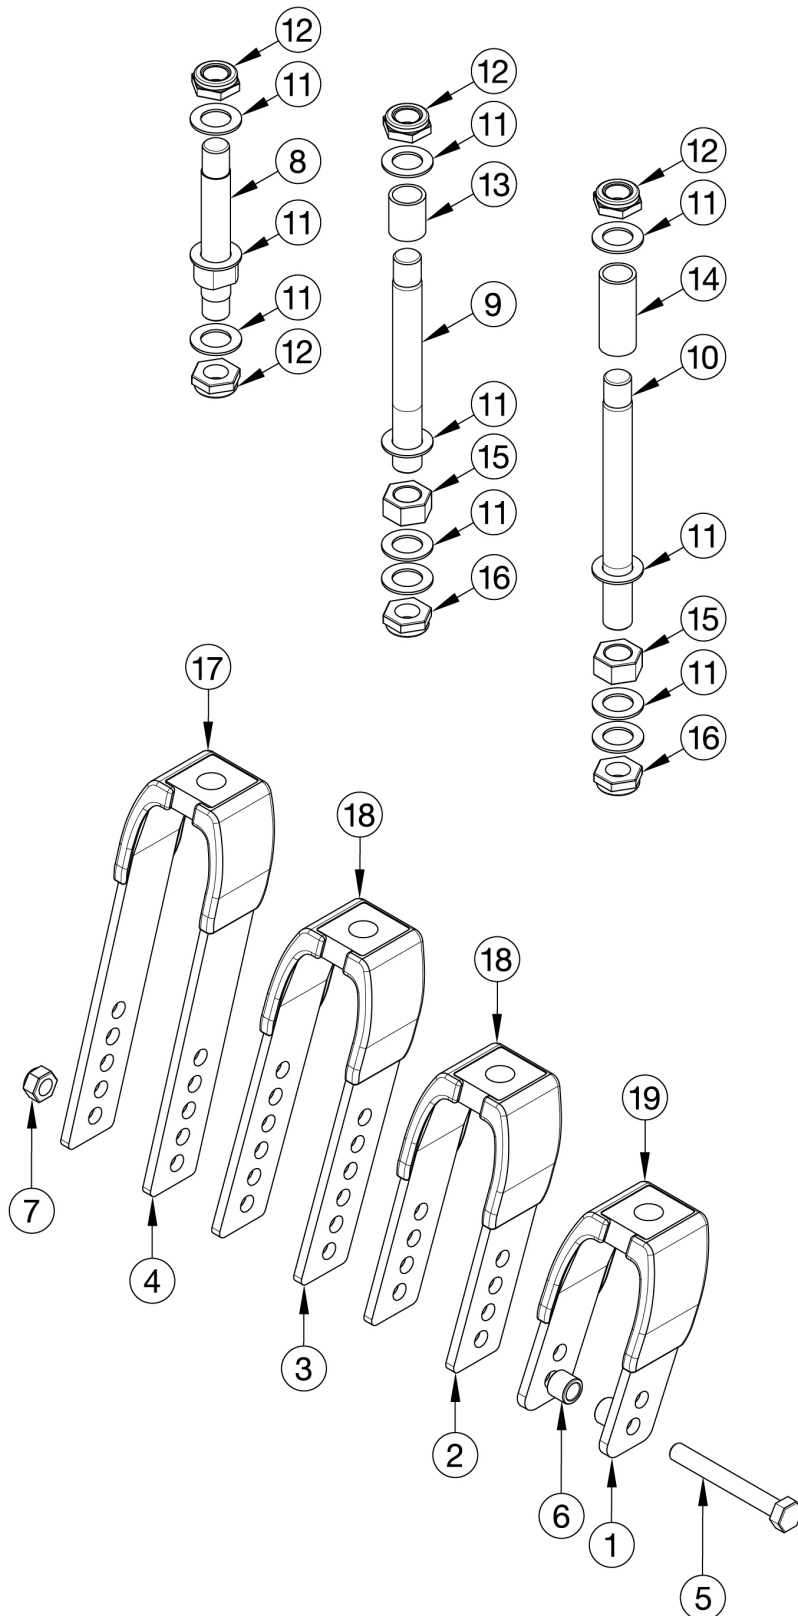

Catalyst Transit Forks and Stems

Std	3.5"
+ 3/4"	4.4"
+ 1 1/2"	5.1"

Fork	Height	Width
4" Std	3.6"	2.2"
5" Std	4.6"	2.2"
6" Std	5.6"	2.2"
6" Wide	5.8"	2.9"
7" Std	6.9"	2.2"
7" Wide	7.0"	2.9"

Item Number	Part Number	Description	Quantity
5a, 6a, 7	502653	Caster Attachment Hardware Kit CAT/FCS	1
5b, 6b, 7	502654	Caster Attachment Hardware Kit for 6" and 7" Wide Fork, CAT/FCS	1
8, 11, 12	500866	Std Caster Stem Assembly CAT	1
9, 11, 12, 13, 15, 16	500001	+3/4 Caster Stem Assembly CAT	1
10, 11, 12, 14, 15, 16	500002	+1 1/2 Caster Stem Assembly CAT	1
1a, 8, 11, 12, 19	123075	Transit Fork Assembly, Black, 4" Std Stem CAT	1
1b, 8, 11, 12, 19	123075_ _ _	Color Anodized/Color Accent Transit Fork Assembly 4" Std Stem CAT	1
1a, 9, 11, 12, 13, 15, 16, 19	123076	Transit Fork Assembly, Black, 4" +3/4" Stem CAT	1
1b, 9, 11, 12, 13, 15, 16, 19	123076_ _ _	Color Anodized/Color Accent Transit Fork Assembly 4" +3/4" Stem CAT	1
1a, 10, 11, 12, 14, 15, 16, 19	123071	Transit Fork Assembly, Black, 4" +1 1/2" Stem CAT	1
1b, 10, 11, 12, 14, 15, 16, 19	123071_ _ _	Color Anodized/Color Accent Transit Fork Assembly 4" +1 1/2" Stem CAT	1
2a, 8, 11, 12, 18a	123077	Transit Fork Assembly, Black, 5" Std Stem CAT	1
2b, 8, 11, 12, 18a	123077_ _ _	Color Anodized/Color Accent Transit Fork Assembly 5" Std Stem CAT	1
2a, 9, 11, 12, 13, 15, 16, 18a	123072	Transit Fork Assembly, Black, 5" +3/4" Stem CAT	1
2b, 9, 11, 12, 13, 15, 16, 18a	123072_ _ _	Color Anodized/Color Accent Transit Fork Assembly 5" +3/4" Stem CAT	1
2a, 10, 11, 12, 14, 15, 16, 18a	123078	Transit Fork Assembly, Black, 5" +1 1/2" Stem CAT	1
2b, 10, 11, 12, 14, 15, 16, 18a	123078_ _ _	Color Anodized/Color Accent Transit Fork Assembly 5" +1 1/2" Stem CAT	1
3a, 8, 11, 12, 18a	123073	Transit Fork Assembly, Black, 6" Std Stem CAT	1
3b, 8, 11, 12, 18a	123073_ _ _	Color Anodized/Color Accent Transit Fork Assembly 6" Std Stem CAT	1
3a, 9, 11, 12, 13, 15, 16, 18a	123079	Transit Fork Assembly, Black, 6" +3/4" Stem CAT	1
3b, 9, 11, 12, 13, 15, 16, 18a	123079_ _ _	Color Anodized/Color Accent Transit Fork Assembly 6" +3/4" Stem CAT	1
3a, 10, 11, 12, 14, 15, 16, 18a	123080	Transit Fork Assembly, Black, 6" +1 1/2" Stem CAT	1
3b, 10, 11, 12, 14, 15, 16, 18a	123080_ _ _	Color Anodized/Color Accent Transit Fork Assembly 6" +1 1/2" Stem CAT	1
4a, 8, 11, 12, 17a	123074	Transit Fork Assembly, Black, 7" Std Stem CAT	1
4b, 8, 11, 12, 17a	123074_ _ _	Color Anodized/Color Accent Transit Fork Assembly 7" Std Stem CAT	1
4a, 9, 11, 12, 13, 15, 16, 17a	123081	Transit Fork Assembly, Black, 7" +3/4" Stem CAT	1
4b, 9, 11, 12, 13, 15, 16, 17a	123081_ _ _	Color Anodized/Color Accent Transit Fork Assembly 7" +3/4" Stem CAT	1