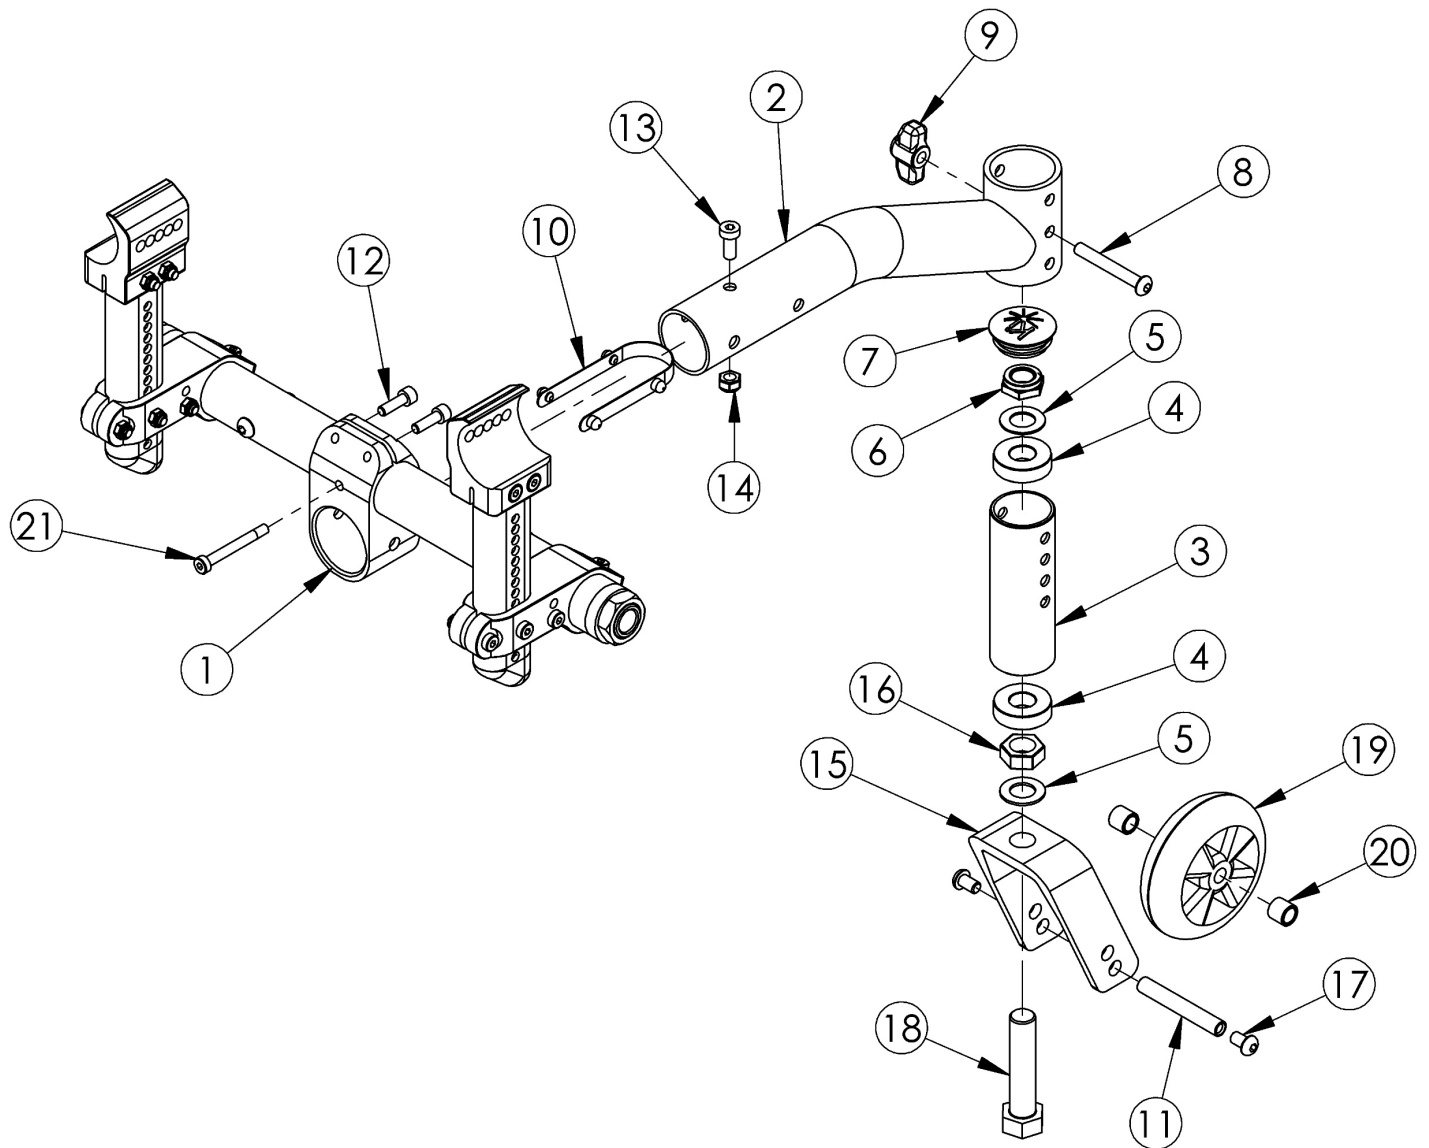

Standard 5th Wheel

A new camber tube is needed if retrofitting to the Standard 5th Wheel

Item Number	Part Number	Description	Quantity	Retail
1, 2a, 3 - 10, 12 - 16, 18, 21	500589	5th Wheel Assembly Without Caster for 18" or 20" Rear Wheels	1	\$342.33
1, 2b, 3 - 10, 12 - 16, 18, 21	505262	5th Wheel Assembly Without Caster for 22" or 24" Rear Wheels	1	\$343.98
1, 2a, 3 - 18, 19a, 20, 21	500590	5th Wheel Assembly w/ 3" Rollerblade Caster for 18" or 20" Rear Wheels	1	\$394.55
1, 2b, 3 - 18, 19b, 20, 21	500600	5th Wheel Assembly w/ 4" Rollerblade Caster for 22" or 24" Rear Wheels	1	\$396.20
1, 2a, 3 - 18, 19c, 20, 21	505258	5th Wheel Assembly w/ 3" Lighted Rollerblade Caster for 18" or 20" Rear Wheels	1	\$394.55
1, 2b, 3 - 18, 19d, 20, 21	505259	5th Wheel Assembly w/ 4" Lighted Rollerblade Caster for 22" or 24" Rear Wheels	1	\$396.20