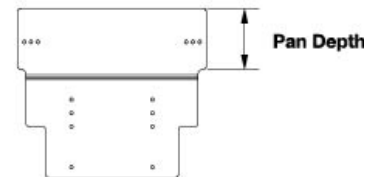

# Liberty Seat Pan

Front (Item 1)	
Frame Depth	Pan Depth
Short (14"-16")	4.5"
Medium (16"-18")	6.5"
Long (18"-20")	8.5"

Rear (Item 2)	
Frame Depth	Pan Depth
All	8.75"

Item Number	Part Number	Description	Quantity
1a, 2a, 3-10	115951	Seat Pan Assembly, Short Depth, 14-16" Wide, Liberty	1
1b, 2b, 3-10	115952	Seat Pan Assembly, Short Depth, 16-18" Wide, Liberty	1
1c, 2c, 3-10	115953	Seat Pan Assembly, Short Depth, 18-20" Wide, Liberty	1
1d, 2d, 3-10	115954	Seat Pan Assembly, Short Depth, 20-22" Wide, Liberty <i>Used on 20" and 21" wide chairs</i>	1
1e, 2e, 3-10	117932	Seat Pan Assembly, Short Depth, 22" Wide, Liberty <i>Used on 22" wide chairs</i>	1
1f, 2a, 3-10	115955	Seat Pan Assembly, Medium Depth, 14-16" Wide, Liberty	1
1g, 2b, 3-10	115956	Seat Pan Assembly, Medium Depth, 16-18" Wide, Liberty	1