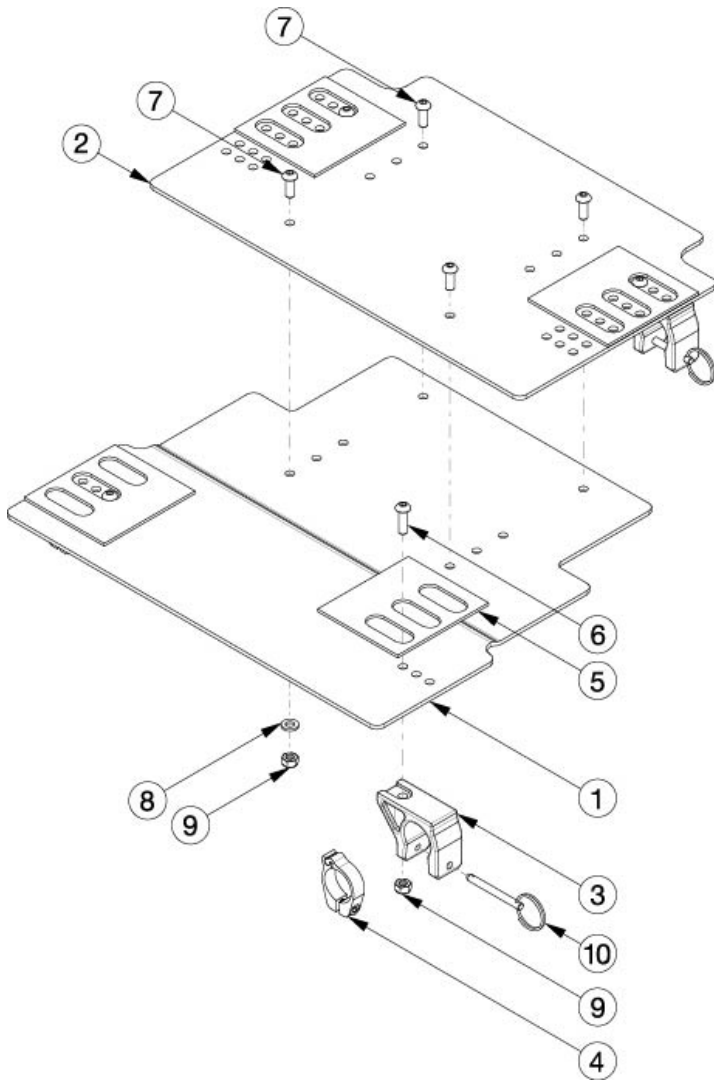

# Liberty Seat Pan

Front (Item 1)	
Frame Depth	Pan Depth
Short (14"-16")	4.5"
Medium (16"-18")	6.5"
Long (18"-20")	8.5"

Rear (Item 2)	
Frame Depth	Pan Depth
All	8.75"

Item Number	Part Number	Description	Quantity
1a, 2a, 3-10	115951	Seat Pan Assembly, Short Depth, 14-16" Wide, Liberty	1
1b, 2b, 3-10	115952	Seat Pan Assembly, Short Depth, 16-18" Wide, Liberty	1
1c, 2c, 3-10	115953	Seat Pan Assembly, Short Depth, 18-20" Wide, Liberty	1
1d, 2d, 3-10	115954	Seat Pan Assembly, Short Depth, 20-22" Wide, Liberty <i>Used on 20" and 21" wide chairs</i>	1
1e, 2e, 3-10	117932	Seat Pan Assembly, Short Depth, 22" Wide, Liberty <i>Used on 22" wide chairs</i>	1
1f, 2a, 3-10	115955	Seat Pan Assembly, Medium Depth, 14-16" Wide, Liberty	1
1g, 2b, 3-10	115956	Seat Pan Assembly, Medium Depth, 16-18" Wide, Liberty	1

Item Number	Part Number	Description	Quantity
		<i>Used on 22" wide chairs</i>	
2a, 5	115975	Seat Pan, Rear, 14-16" Wide, Liberty	1
2b, 5	115976	Seat Pan, Rear, 16-18" Wide, Liberty	1
2c, 5	115977	Seat Pan, Rear, 18-20" Wide, Liberty	1
2d, 5	115978	Seat Pan, Rear, 20-22" Wide, Liberty <i>Used on 20" and 21" wide chairs</i>	1
2e, 5	117938	Seat Pan, Rear, 22" Wide, Liberty <i>Used on 22" wide chairs</i>	1
3	113165	Seat Pan Mount, Removable, Liberty	4
4	102856	Seat Pan Stop Collar	2
5	001206	AB Tape 3x3 Die Cut Tilt	4
6	102623	M6 x 20 BHCS BLK ZC	4
7	102634	M6 X 1.0 X 16 BHCS BLK ZC	4
8	100746	M6 Flat Washer Blk Zn	4
9	100658	M6 Nylock Nut Blk Zn	8
10	111408	Pin with Lanyard	4