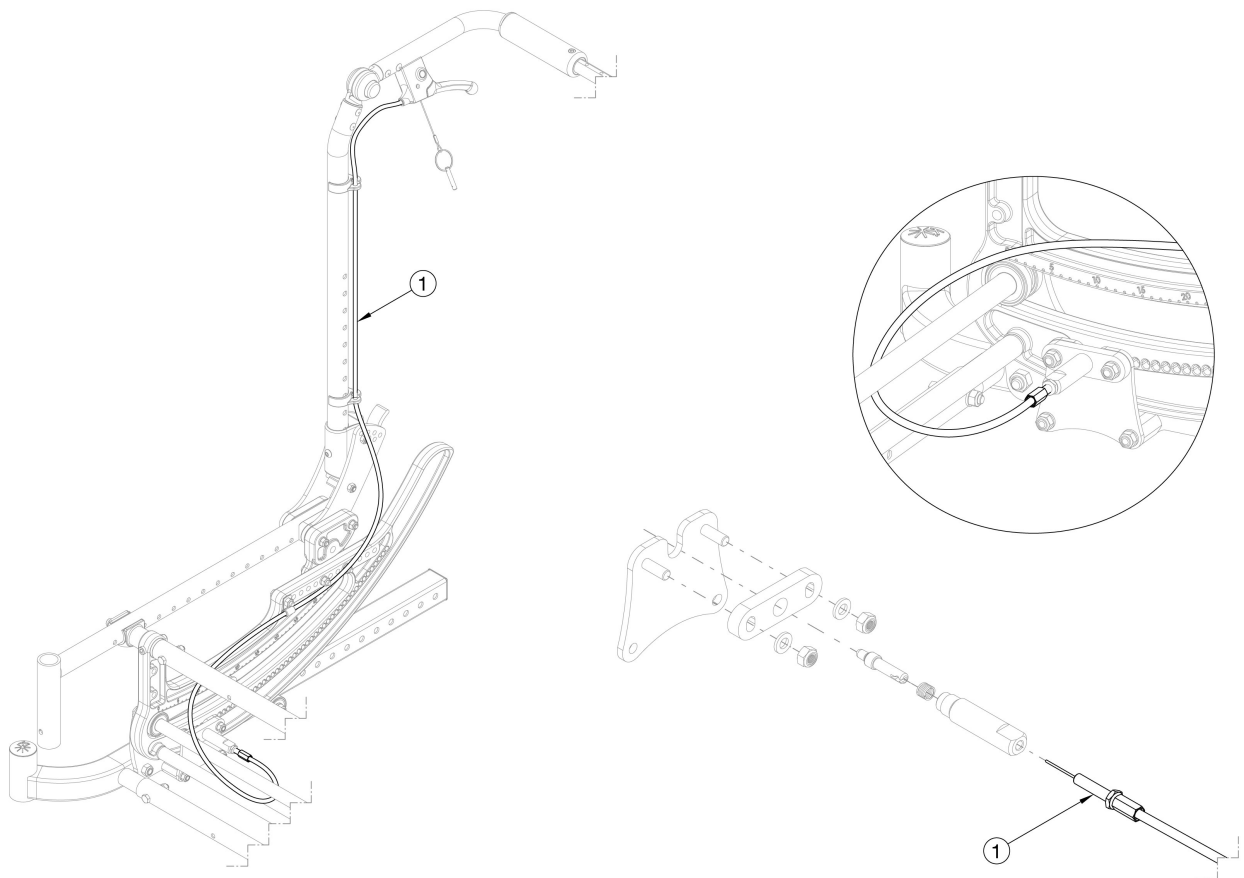

CR45 Dual Hand Tilt with Fixed Height Backrest - Growth

Has your width changed? If yes, please select accordingly.

Item Number	Part Number	Description	Quantity
1a	112472	Hand Tilt Cable Long, CR45	2
1b	112473	Hand Tilt Cable Extra Long, CR45	2