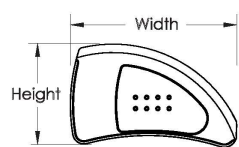

# Catalyst 5Ti Adjustable Fender Side Guard

Side Guard	Height	Width
Small	6.6"	12.6"
Medium	7.7"	13.9"
Large	9.2"	14.9"

*If retrofitting, side guard receivers may be required*

Item Number	Part Number	Description	Quantity
1a, 1b, 10-13, 16	506715	Carbon Fiber Adjustable Fender Assembly, Small, PAIR	1
2a, 2b, 10-12, 14, 16	506717	Carbon Fiber Adjustable Fender Assembly, Medium, PAIR	1
3a, 3b, 10-12, 15, 16	506719	Carbon Fiber Adjustable Fender Assembly, Large, PAIR	1
4a, 7b, 10-13, 16	107576	Aluminum Adjustable Fender w/Foam Insert Assembly, Small, Right, Black Matte	1
4b, 7a, 10-13, 16	107577	Aluminum Adjustable Fender w/Foam Insert Assembly, Small, Left, Black Matte	1
4a, 4b, 7a, 7b, 10-13, 16	506703	Aluminum Adjustable Fender w/Foam Insert Assembly, Small, PAIR, Black Matte	1
5a, 8b, 10-12, 14, 16	107580	Aluminum Adjustable Fender w/Foam Insert Assembly, Medium, Right, Black Matte	1
5b, 8a, 10-12, 14, 16	107581	Aluminum Adjustable Fender w/Foam Insert Assembly, Medium, Left, Black Matte	1
5a, 5b, 8a, 8b, 10-12, 14, 16	506707	Aluminum Adjustable Fender w/Foam Insert Assembly, Medium, PAIR, Black Matte	1
6a, 9b, 10-12, 15, 16	107584	Aluminum Adjustable Fender w/Foam Insert Assembly, Large, Right, Black Matte	1
6b, 9a, 10-12, 15, 16	107585	Aluminum Adjustable Fender w/Foam Insert Assembly, Large, Left, Black Matte	1