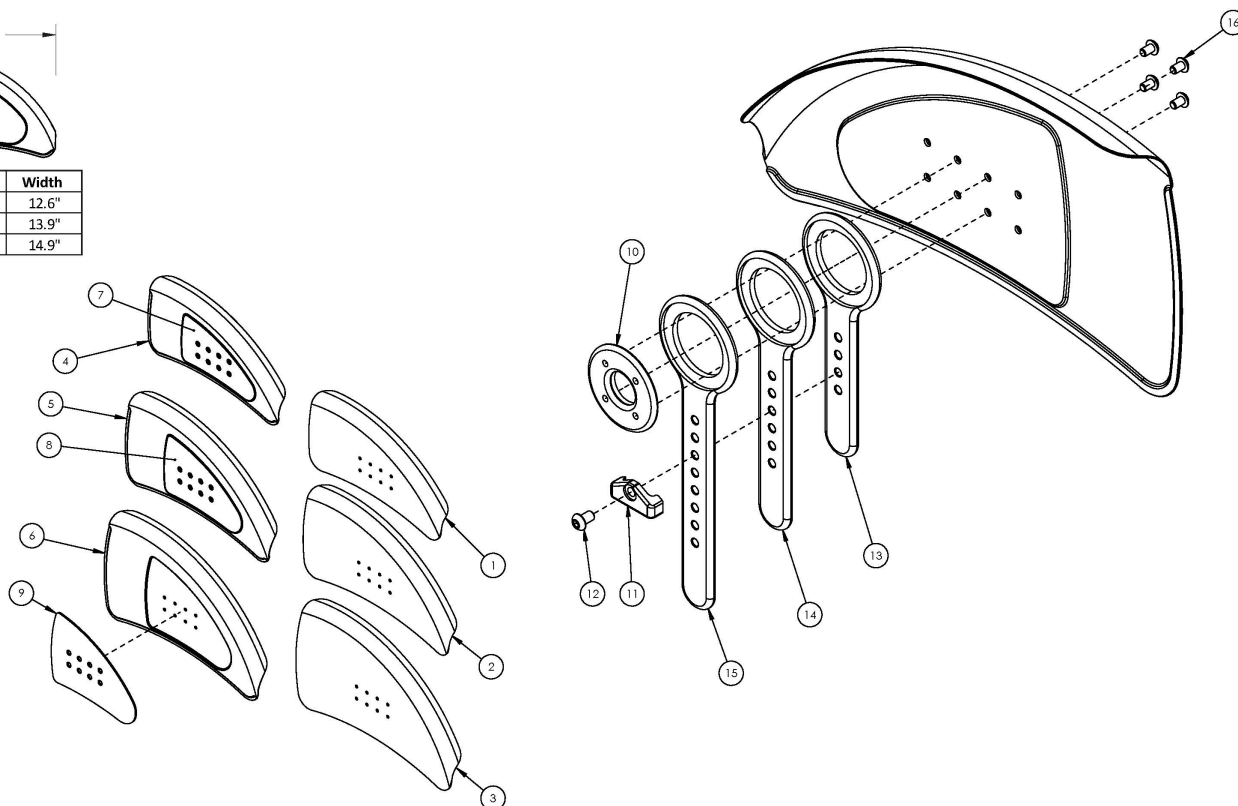

# Catalyst 5Ti Adjustable Fender Side Guard

Side Guard	Height	Width
Small	6.6"	12.6"
Medium	7.7"	13.9"
Large	9.2"	14.9"

*If retrofitting, side guard receivers may be required*

Item Number	Part Number	Description	Quantity
1a, 1b, 10-13, 16	506715	Carbon Fiber Adjustable Fender Assembly, Small, PAIR	1
2a, 2b, 10-12, 14, 16	506717	Carbon Fiber Adjustable Fender Assembly, Medium, PAIR	1
3a, 3b, 10-12, 15, 16	506719	Carbon Fiber Adjustable Fender Assembly, Large, PAIR	1
4a, 7b, 10-13, 16	107576	Aluminum Adjustable Fender w/Foam Insert Assembly, Small, Right, Black Matte	1
4b, 7a, 10-13, 16	107577	Aluminum Adjustable Fender w/Foam Insert Assembly, Small, Left, Black Matte	1
4a, 4b, 7a, 7b, 10-13, 16	506703	Aluminum Adjustable Fender w/Foam Insert Assembly, Small, PAIR, Black Matte	1
5a, 8b, 10-12, 14, 16	107580	Aluminum Adjustable Fender w/Foam Insert Assembly, Medium, Right, Black Matte	1
5b, 8a, 10-12, 14, 16	107581	Aluminum Adjustable Fender w/Foam Insert Assembly, Medium, Left, Black Matte	1
5a, 5b, 8a, 8b, 10-12, 14, 16	506707	Aluminum Adjustable Fender w/Foam Insert Assembly, Medium, PAIR, Black Matte	1
6a, 9b, 10-12, 15, 16	107584	Aluminum Adjustable Fender w/Foam Insert Assembly, Large, Right, Black Matte	1
6b, 9a, 10-12, 15, 16	107585	Aluminum Adjustable Fender w/Foam Insert Assembly, Large, Left, Black Matte	1