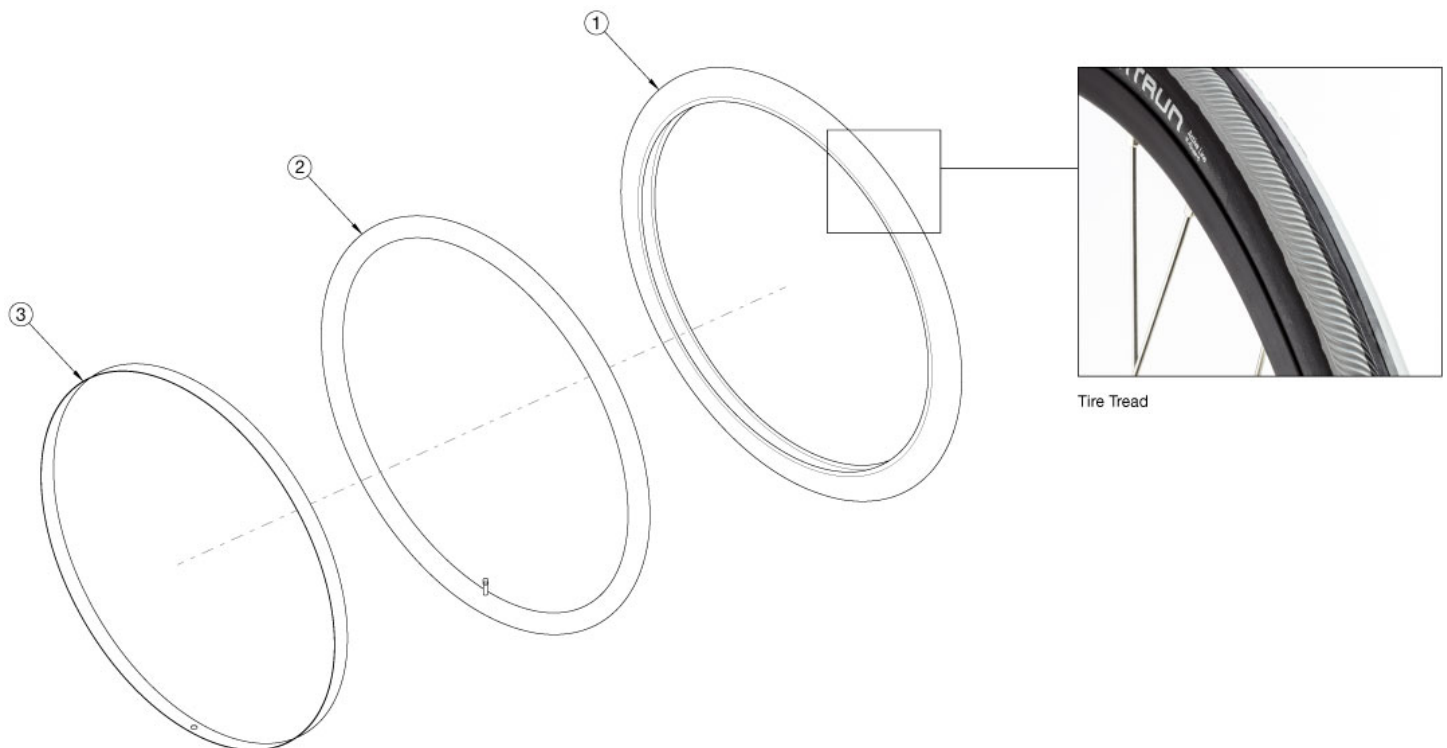

## Rogue ALX Tires - High Pressure (Formerly Tsunami)

Please note tab mounted handrims must be installed prior to the tire being installed.

Item Number	Part Number	Description	Quantity
1a-3	110005	Tire 20" x 1" High Pressure, Inner Tube and Rim Strip	1
1b-3	110006	Tire 22" x 1" High Pressure, Inner Tube and Rim Strip	1
1c-3	110007	Tire 24" x 1" High Pressure, Inner Tube and Rim Strip	1
1d-3	110008	Tire 25" x 1" High Pressure, Inner Tube and Rim Strip	1
1e-3	110009	Tire 26" x 1" High Pressure, Inner Tube and Rim Strip	1
1a	102957	Tire 20" x 1" High Pressure, Right Run (25-451)	1
1b	100610	Tire 22" x 1" High Pressure - K196 Grey	1
1c	102958	Tire 24" x 1" High Pressure, Right Run (25-540)	1
1d	102959	Tire 25" x 1" High Pressure, Right Run (25-559)	1
1e	102960	Tire 26" x 1" High Pressure, Right Run (25-590)	1